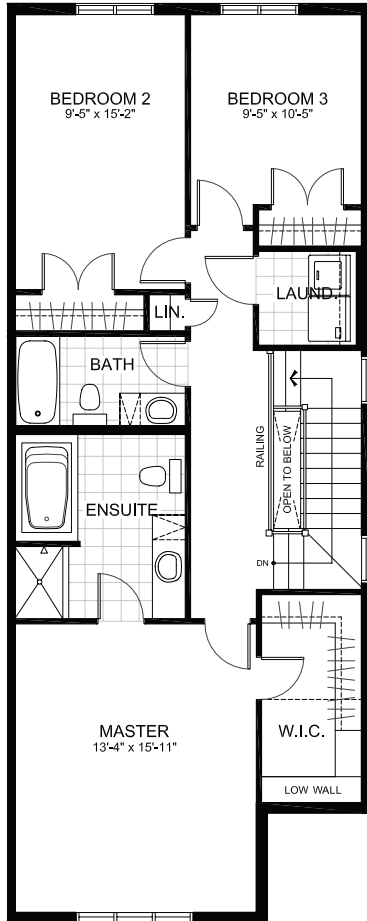

TOWNHOMES

THE PALMER

2250 sq. ft.

(includes 485 sq. ft. finished basement)

3 Bed | 2.5 Bath

TOWN MODEL

GROUND FLOOR

THE PALMER

SECOND FLOOR

SECOND FLOOR ALT

THE PALMER

BASEMENT