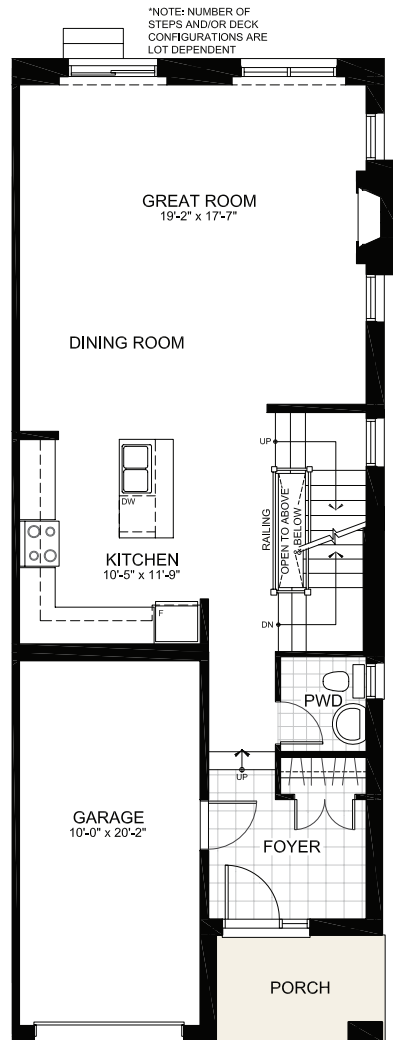

TOWNHOMES

THE PALMER

2250 sq. ft.

(includes 485 sq. ft. finished basement)

3 Bed | 2.5 Bath

TOWN MODEL

GROUND FLOOR

THE PALMER

SECOND FLOOR

SECOND FLOOR ALT

THE PALMER

BASEMENT