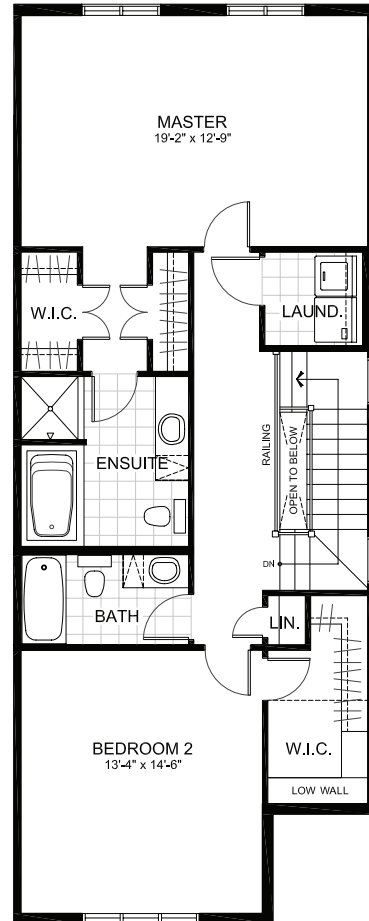

TOWNHOMES

THE PALMER

2250 sq. ft.

(includes 485 sq. ft. finished basement)

3 Bed | 2.5 Bath

TOWN MODEL

GROUND FLOOR

THE PALMER

SECOND FLOOR

SECOND FLOOR ALT

THE PALMER

BASEMENT