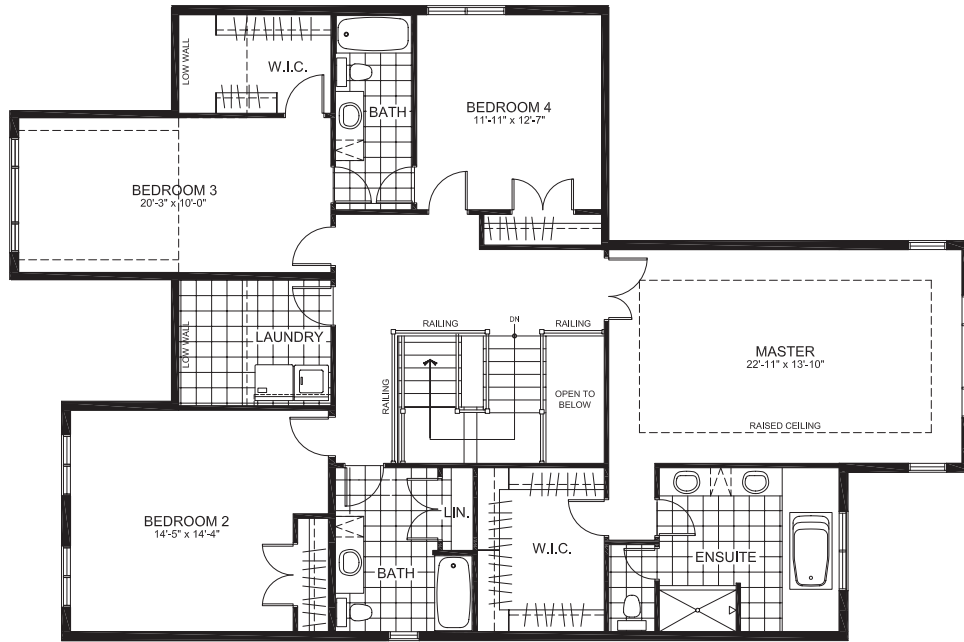

THE ADIRONDACK SERIES (52' LOT)

THE KAWARTHA

3816 sq. ft. (2-Storey Single)
4 Bedrooms | 4.5 Bathrooms
Ground floor In-law suite

MODEL HOME

RICHARDSON
RIDGE

GROUND FLOOR

THE KAWARTHA

SECOND FLOOR

BASEMENT