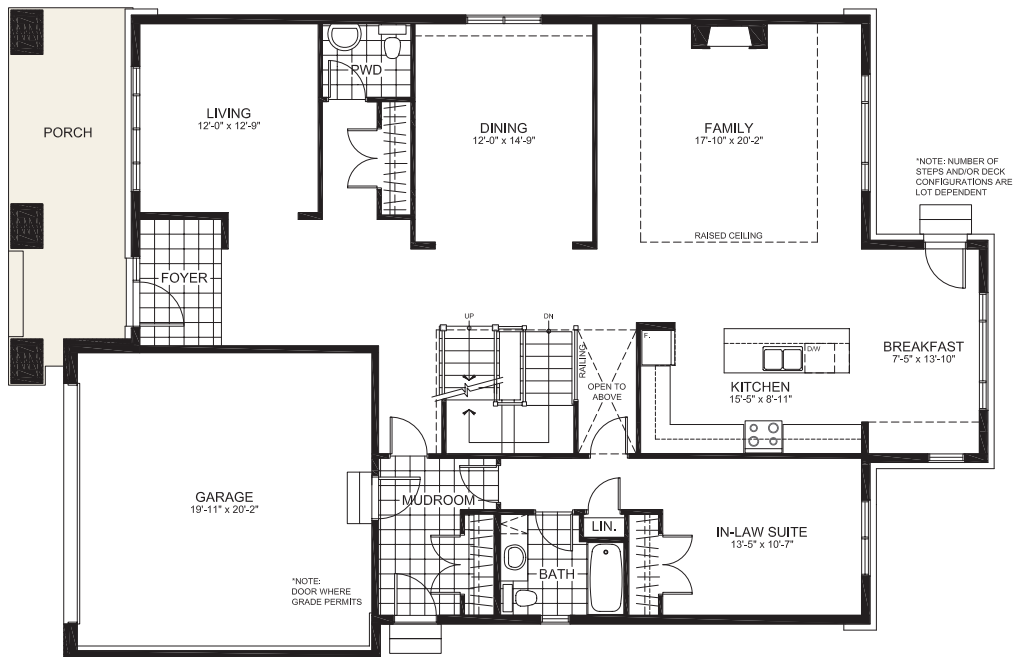

THE ADIRONDACK SERIES (52' LOT)

THE KAWARTHA

3816 sq. ft. (2-Storey Single)
4 Bedrooms | 4.5 Bathrooms
Ground floor In-law suite

MODEL HOME

RICHARDSON
RIDGE

GROUND FLOOR

THE KAWARTHA

SECOND FLOOR

BASEMENT