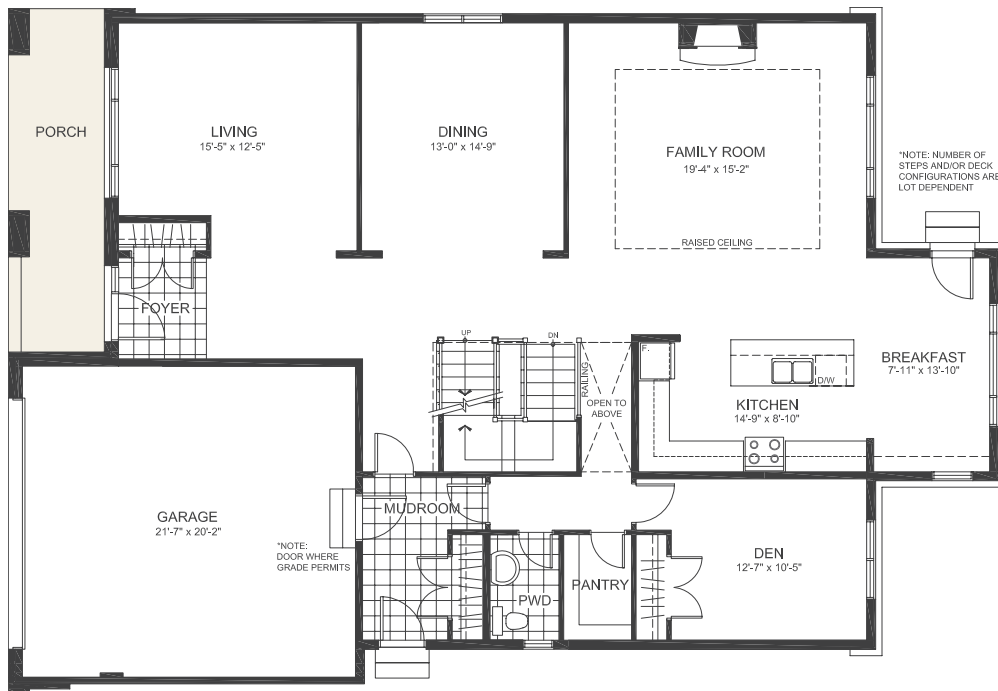

THE ADIRONDACK SERIES (52' LOT)

THE BELLINGHAM

3797 sq. ft. (2-Storey Single)

4 Bedrooms | 3.5 Bathrooms | Den

Walk-in Pantry

GROUND FLOOR

THE BELLINGHAM

SECOND FLOOR

BASEMENT