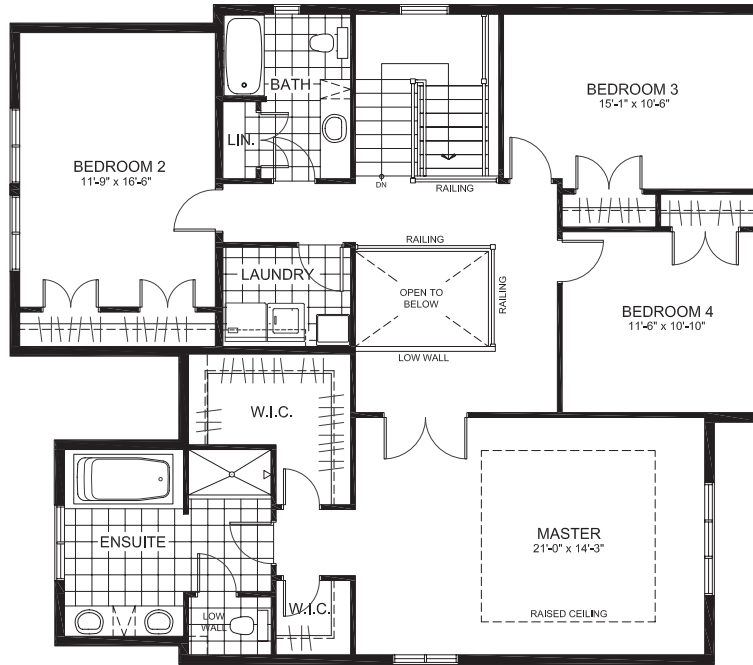

THE ADIRONDACK SERIES (52' LOT)

THE BRANTWOOD

3064 sq. ft. (2-Storey Single)
4 Bedrooms | 2.5 Bathrooms
Walk-in pantry

GROUND FLOOR

THE BRANTWOOD

SECOND FLOOR

BASEMENT