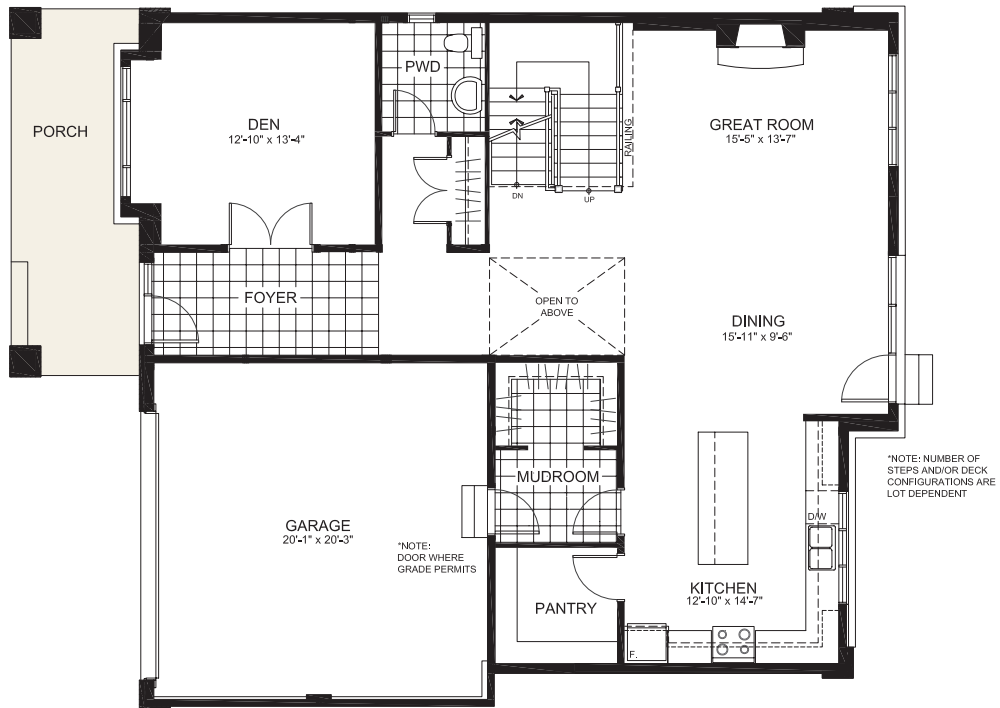

THE ADIRONDACK SERIES (52' LOT)

THE BRANTWOOD

3064 sq. ft. (2-Storey Single)
4 Bedrooms | 2.5 Bathrooms
Walk-in pantry

GROUND FLOOR

THE BRANTWOOD

SECOND FLOOR

BASEMENT