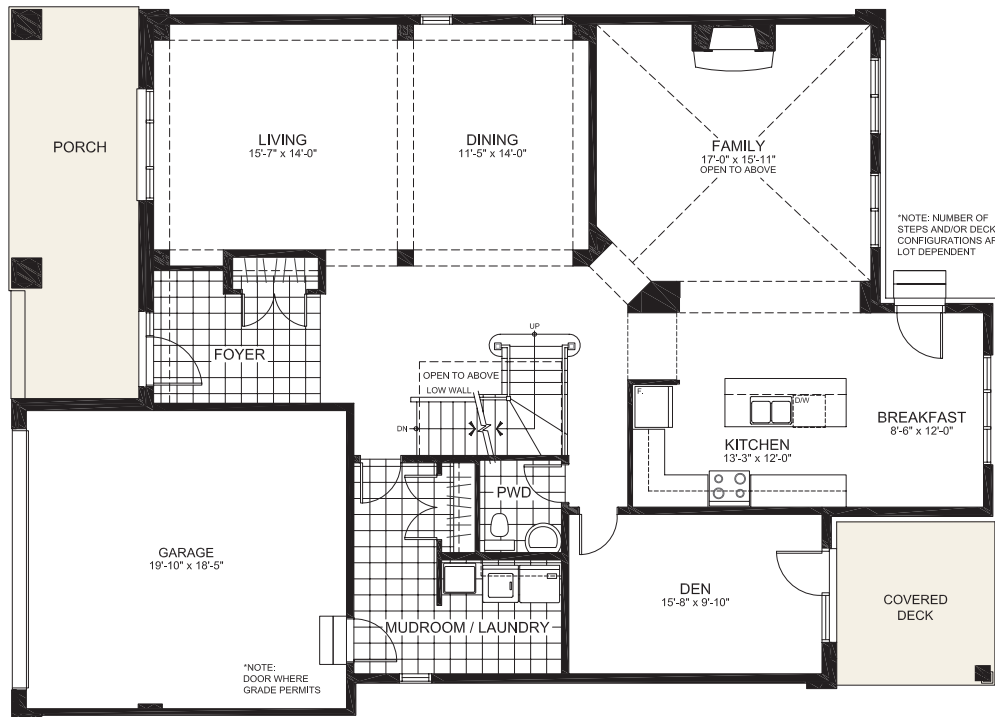

THE ADIRONDACK SERIES (52' LOT)

THE GRAYCLIFF ALT

3405 sq. ft. (2-Storey Single)

4 Bedrooms | 3.5 Bathrooms | Den

Covered porch area at rear

GROUND FLOOR

THE GRAYCLIFF ALT

SECOND FLOOR

BASEMENT