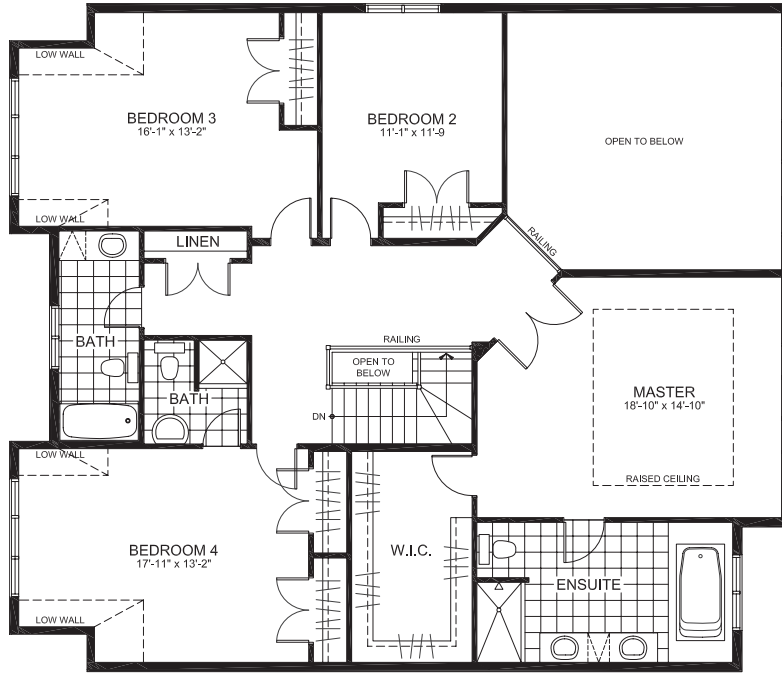

THE ADIRONDACK SERIES (52' LOT)

THE GRAYCLIFF ALT

3405 sq. ft. (2-Storey Single)

4 Bedrooms | 3.5 Bathrooms | Den

Covered porch area at rear

GROUND FLOOR

THE GRAYCLIFF ALT

SECOND FLOOR

BASEMENT