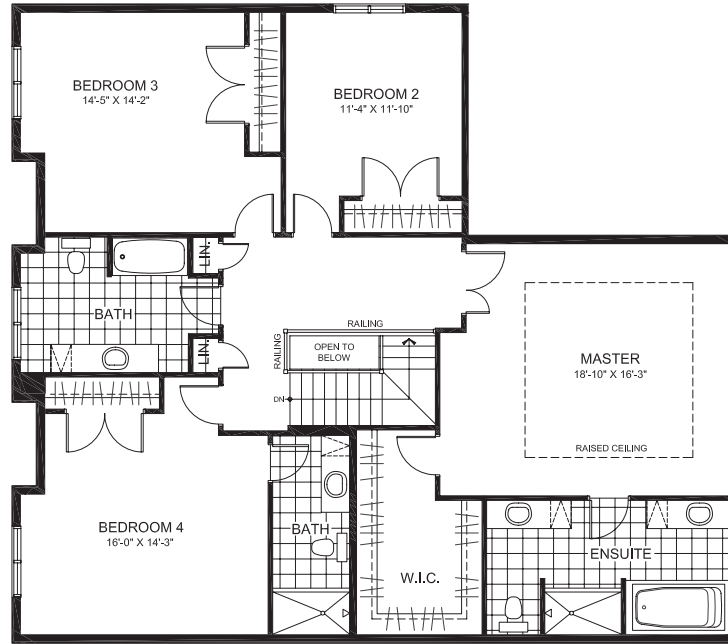

THE ADIRONDACK SERIES (52' LOT)

**THE GRAYCLIFF**

3432 sq. ft. (2-Storey Single)

4 Bedrooms | 3.5 Bathrooms | Den

Covered porch area at rear

GROUND FLOOR

THE GRAYCLIFF

SECOND FLOOR

BASEMENT