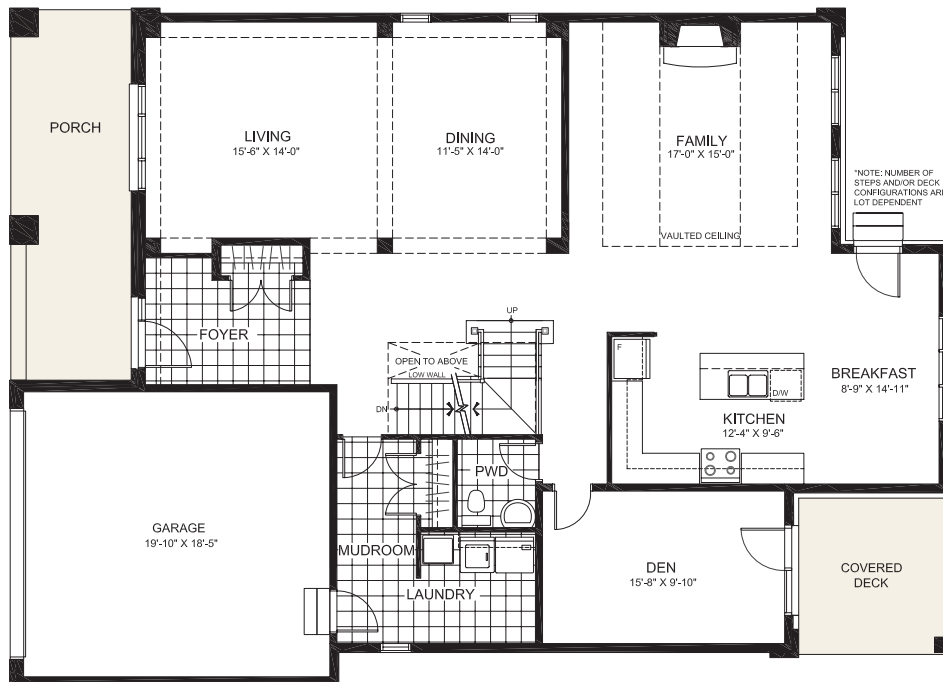

THE ADIRONDACK SERIES (52' LOT)

**THE GRAYCLIFF**

3432 sq. ft. (2-Storey Single)

4 Bedrooms | 3.5 Bathrooms | Den

Covered porch area at rear

GROUND FLOOR

THE GRAYCLIFF

SECOND FLOOR

BASEMENT