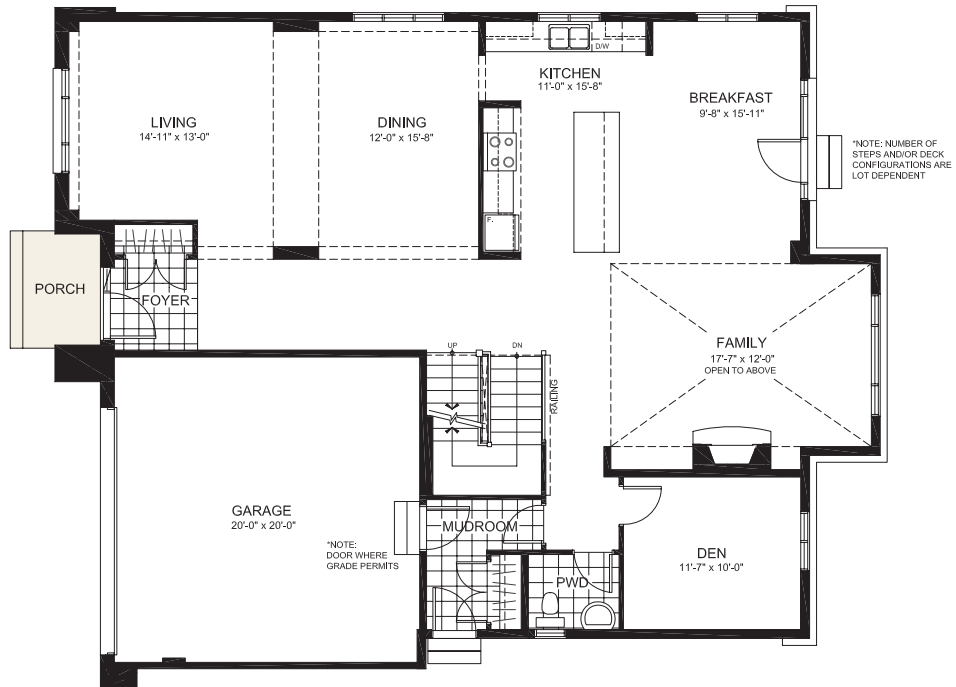

THE ADIRONDACK SERIES (52' LOT)

THE ROSSEAU

3549 sq. ft. (2-Storey Single)

4 Bedrooms | 3.5 Bathrooms | Den

GROUND FLOOR

THE ROSSEAU

SECOND FLOOR

BASEMENT