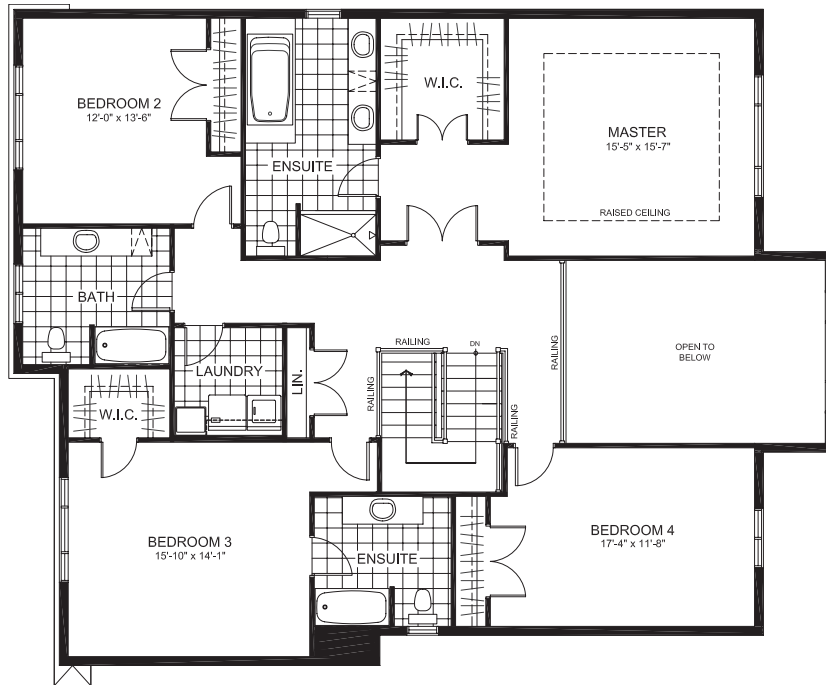

THE ADIRONDACK SERIES (52' LOT)

THE ROSSEAU

3549 sq. ft. (2-Storey Single)

4 Bedrooms | 3.5 Bathrooms | Den

GROUND FLOOR

THE ROSSEAU

SECOND FLOOR

BASEMENT