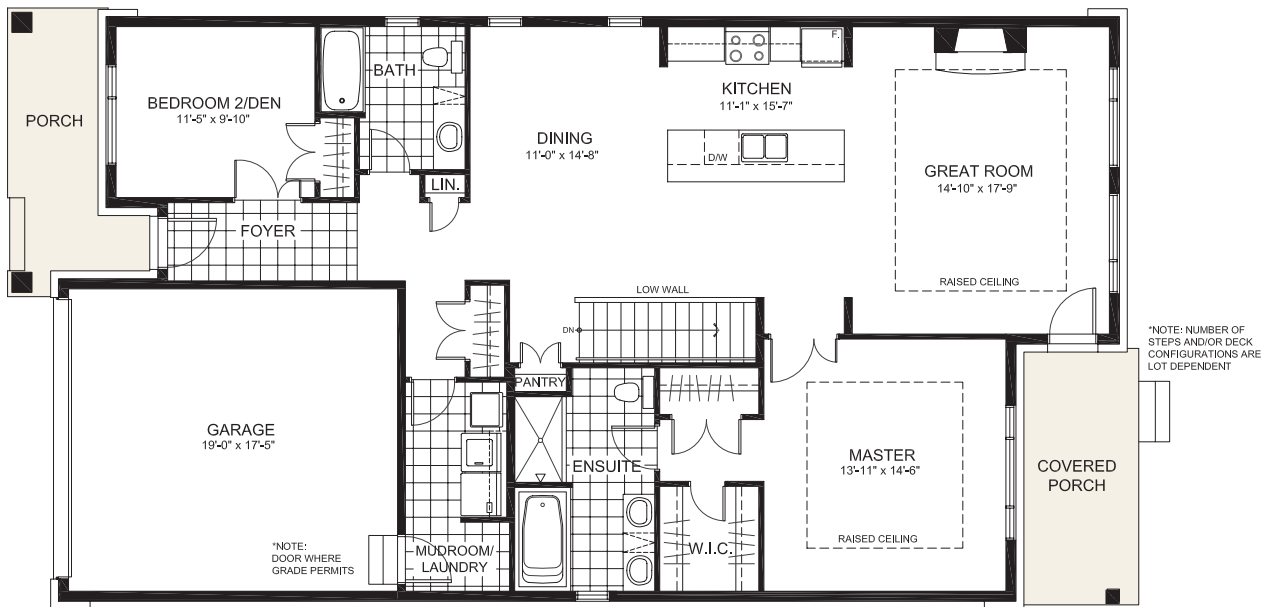

THE CAMBRIAN SERIES (42' LOT)

THE BROOKWOOD

1621 sq. ft. (Bungalow)

2 Bedrooms | 2 Bathrooms

Covered porch area at rear

GROUND FLOOR

THE BROOKWOOD

BASEMENT