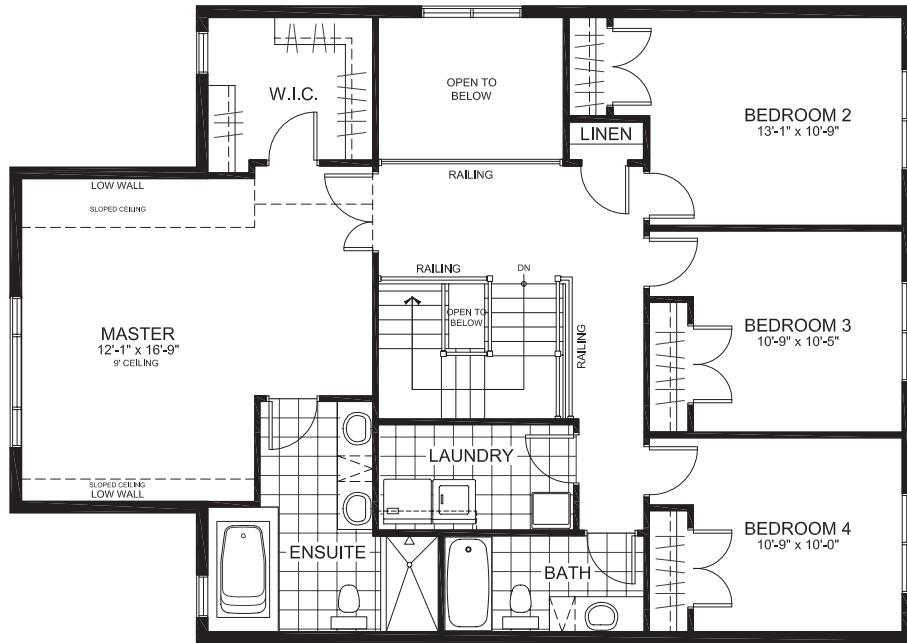

THE CAMBRIAN SERIES (42' LOT)

THE FRONTENAC

2626 sq. ft. (2-Storey Single)

4 Bedrooms | 2.5 Bathrooms | Den

GROUND FLOOR

THE FRONTENAC

SECOND FLOOR

BASEMENT