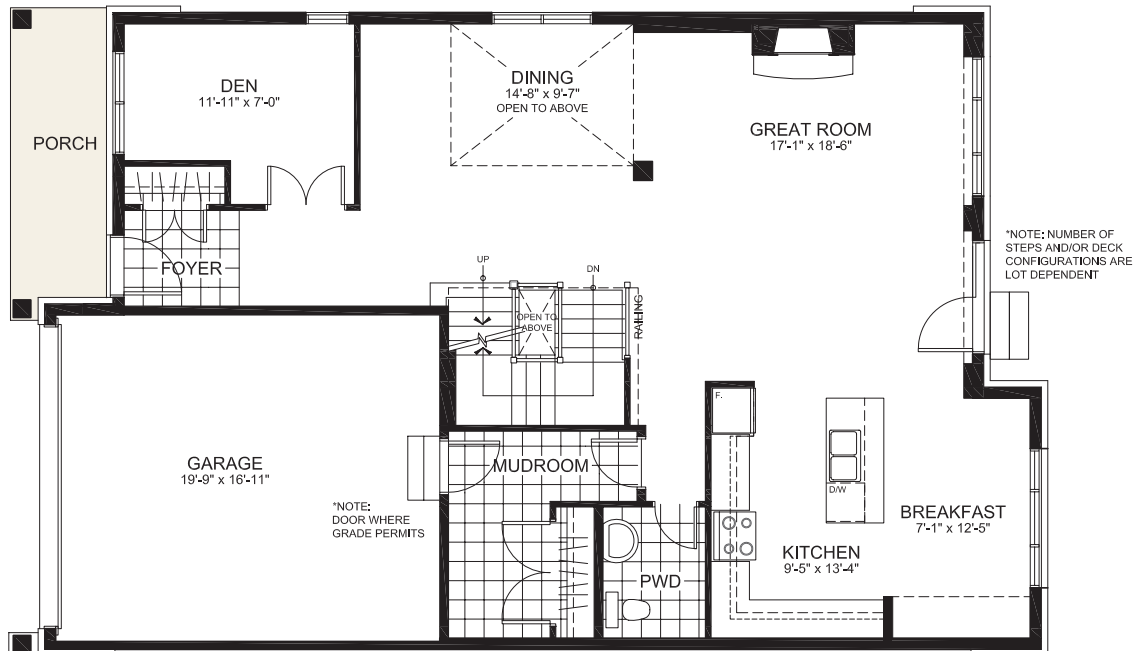

THE CAMBRIAN SERIES (42' LOT)

THE FRONTENAC

2626 sq. ft. (2-Storey Single)

4 Bedrooms | 2.5 Bathrooms | Den

GROUND FLOOR

THE FRONTENAC

SECOND FLOOR

BASEMENT