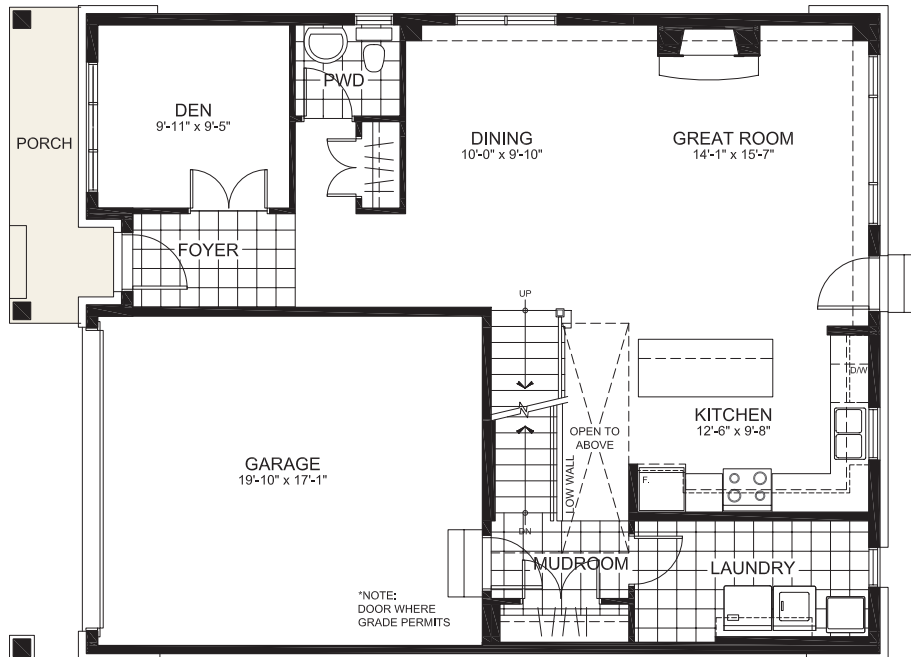

THE CAMBRIAN SERIES (42' LOT)

THE GEORGIAN

2173 sq. ft. (2-Storey Single)

3 Bedrooms | 2.5 Bathrooms | Den

GROUND FLOOR

*NOTE: NUMBER OF STEPS AND/OR DECK CONFIGURATIONS ARE LOT DEPENDENT

*NOTE: DOOR WHERE GRADE PERMITS

THE GEORGIAN

SECOND FLOOR

BASEMENT