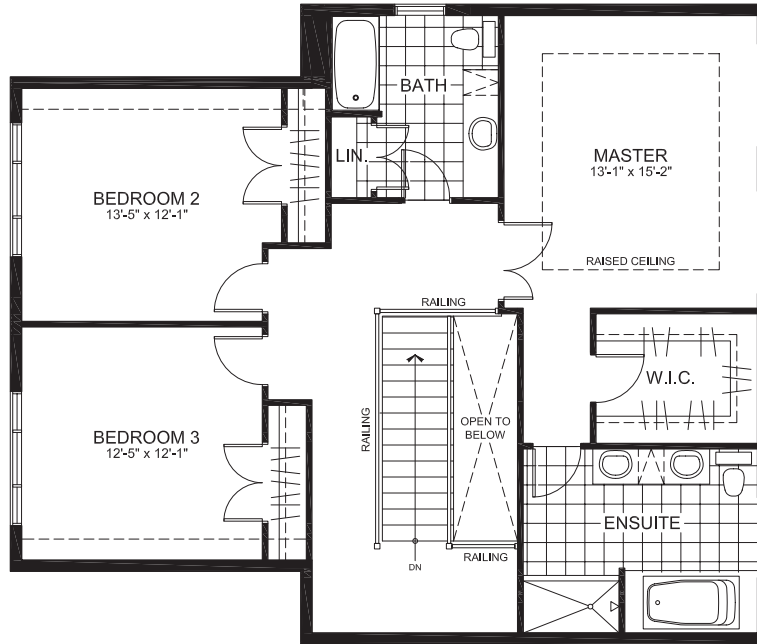

THE CAMBRIAN SERIES (42' LOT)

THE GEORGIAN

2173 sq. ft. (2-Storey Single)

3 Bedrooms | 2.5 Bathrooms | Den

GROUND FLOOR

*NOTE: NUMBER OF STEPS AND/OR DECK CONFIGURATIONS ARE LOT DEPENDENT

*NOTE: DOOR WHERE GRADE PERMITS

THE GEORGIAN

SECOND FLOOR

BASEMENT