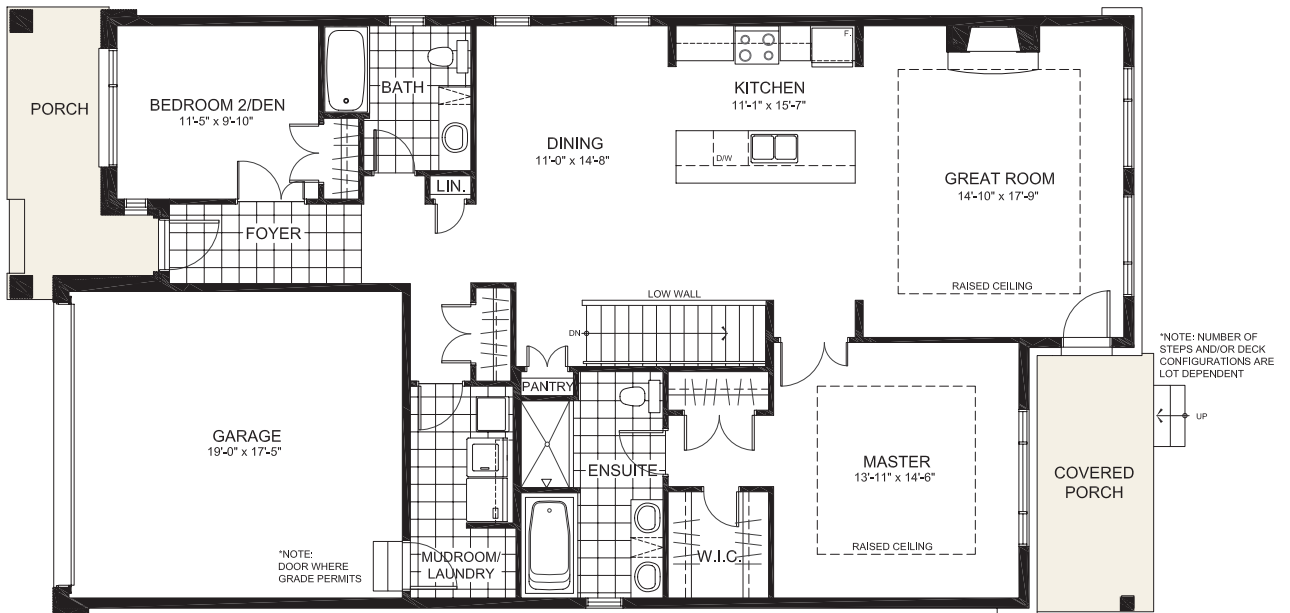

THE CAMBRIAN SERIES (42' LOT)

THE LAKEFIELD

1621 sq. ft. (Bungalow)
2 Bedrooms | 2 Bathrooms
Covered porch area at rear

GROUND FLOOR

THE LAKEFIELD

BASEMENT