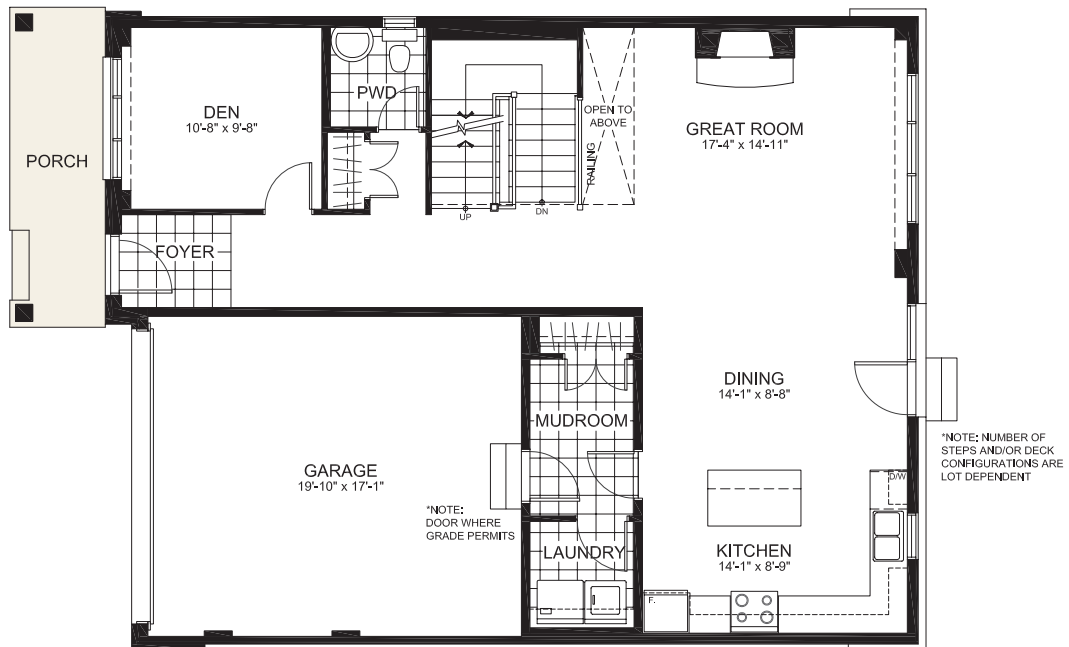

THE CAMBRIAN SERIES (42' LOT)

THE LOCKSLEY

2475 sq. ft. (2-Storey Single)

3 Bedrooms | 2.5 Bathrooms | Den

GROUND FLOOR

THE LOCKSLEY

SECOND FLOOR

BASEMENT