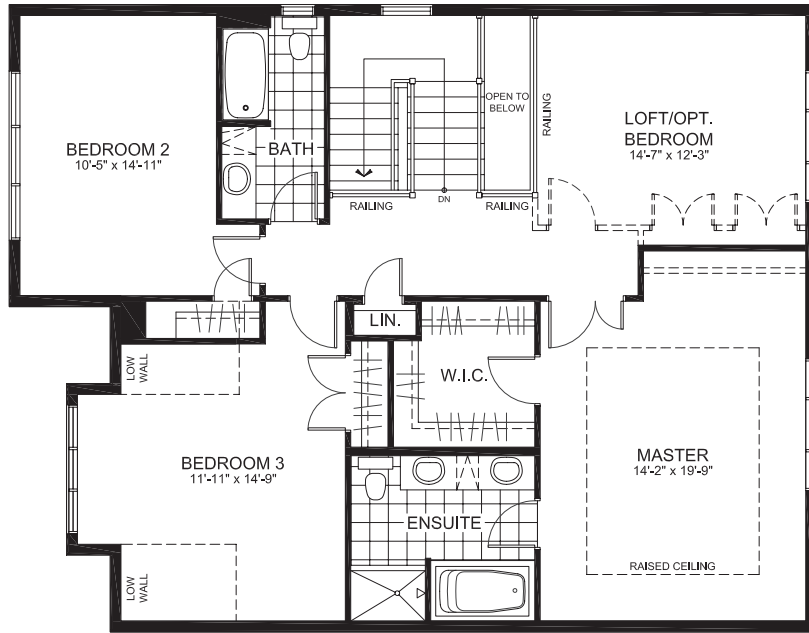

THE CAMBRIAN SERIES (42' LOT)

THE LOCKSLEY

2475 sq. ft. (2-Storey Single)

3 Bedrooms | 2.5 Bathrooms | Den

GROUND FLOOR

THE LOCKSLEY

SECOND FLOOR

BASEMENT