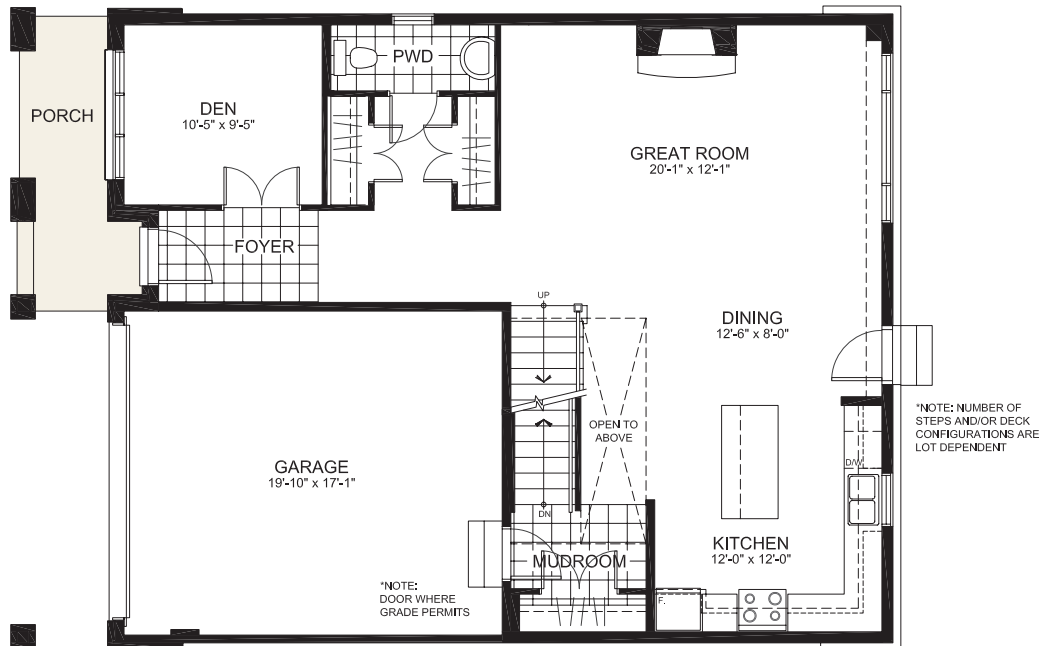

THE CAMBRIAN SERIES (42' LOT)

THE NIPISSING

2234 sq. ft. (2-Storey Single)

3 Bedrooms | 2.5 Bathrooms | Den

GROUND FLOOR

THE NIPISSING

SECOND FLOOR

BASEMENT