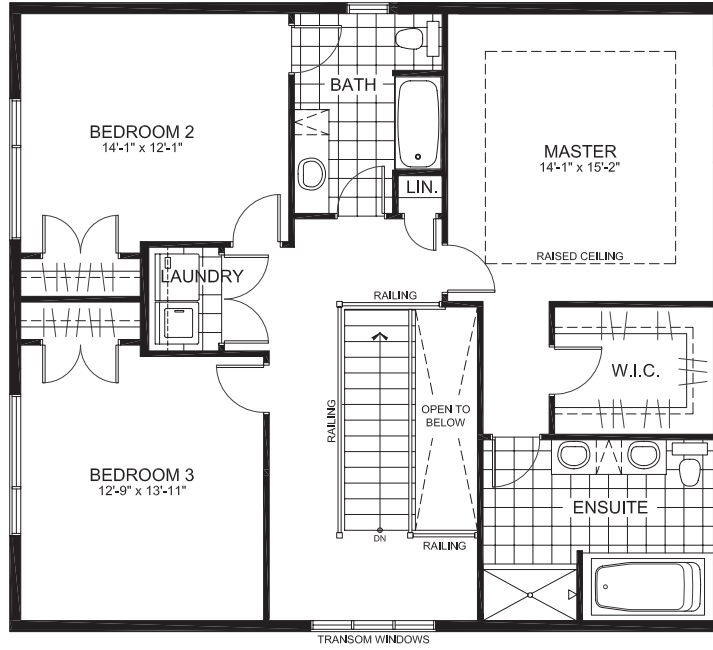

THE CAMBRIAN SERIES (42' LOT)

THE NIPISSING

2234 sq. ft. (2-Storey Single)

3 Bedrooms | 2.5 Bathrooms | Den

GROUND FLOOR

THE NIPISSING

SECOND FLOOR

BASEMENT