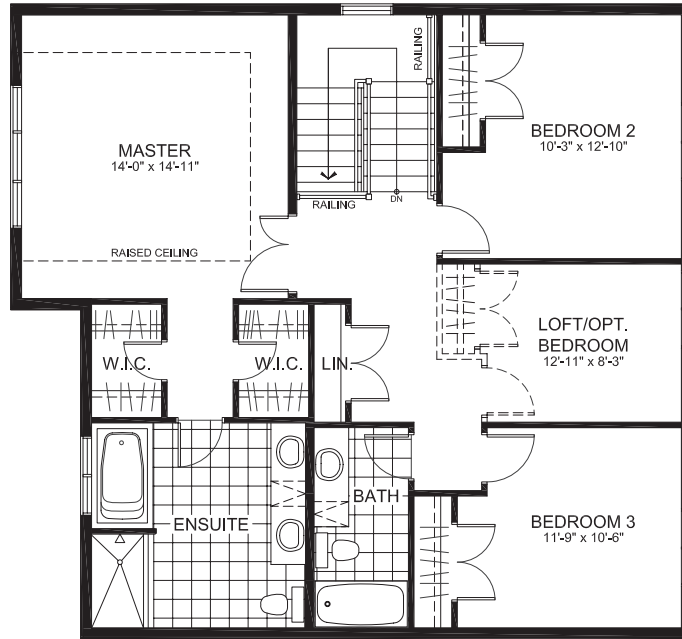

THE CAMBRIAN SERIES (42' LOT)

THE THOMPSON

2102 sq. ft. (2-Storey Single)

3 Bedrooms | 2.5 Bathrooms | Den

GROUND FLOOR

THE THOMPSON

SECOND FLOOR

BASEMENT