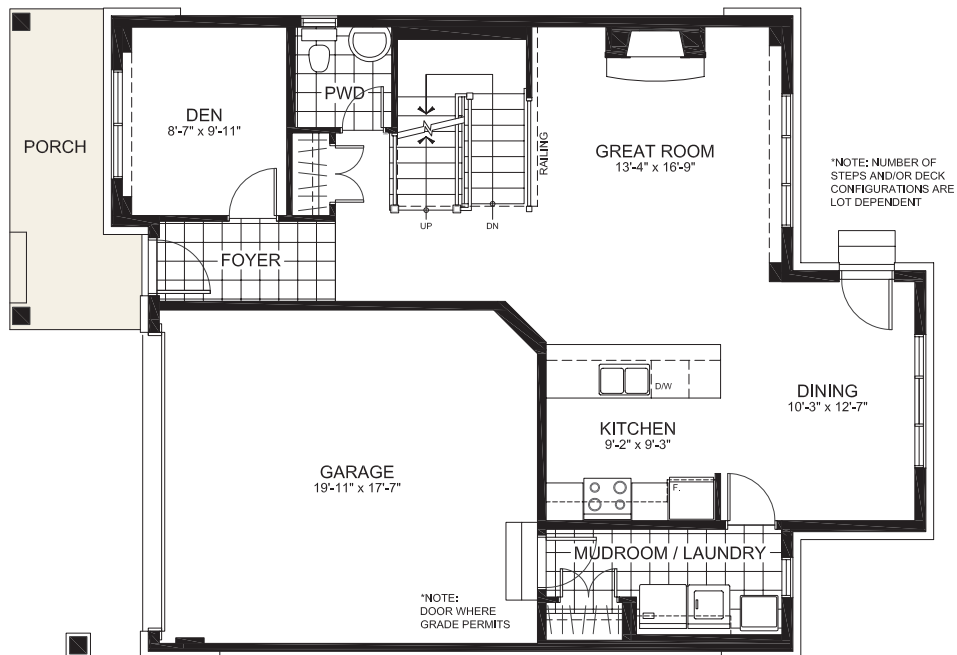

THE CAMBRIAN SERIES (42' LOT)

THE THOMPSON

2102 sq. ft. (2-Storey Single)

3 Bedrooms | 2.5 Bathrooms | Den

GROUND FLOOR

THE THOMPSON

SECOND FLOOR

BASEMENT