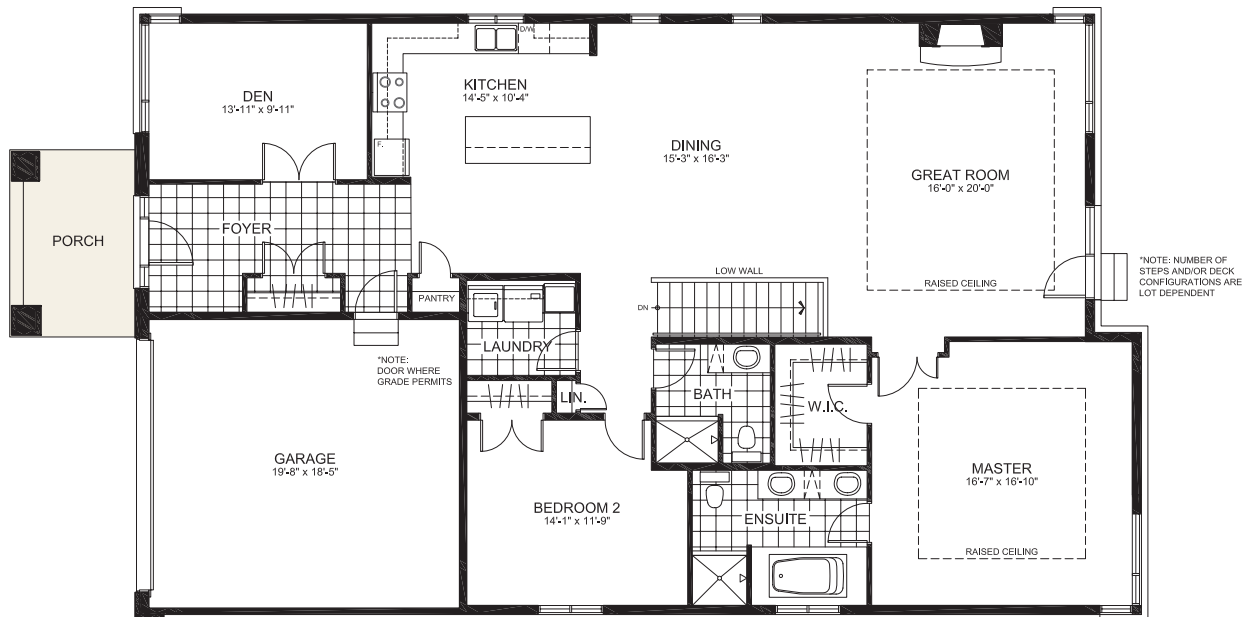

THE LAURENTIAN SERIES (47' LOT)

THE HARTSMERE

2050 sq. ft. (Bungalow)

2 Bedrooms | 2 Bathrooms | Den

GROUND FLOOR

THE HARTSMERE

BASEMENT