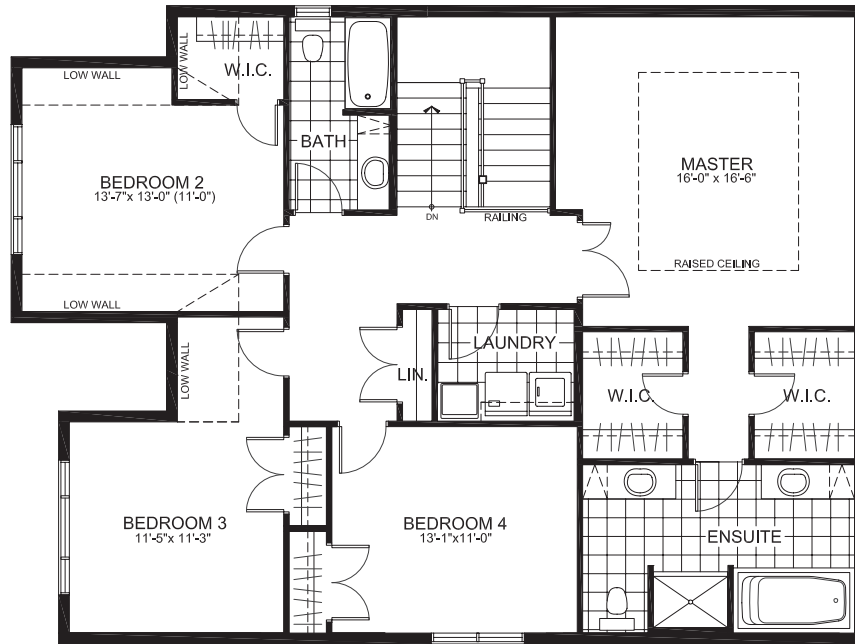

THE LAURENTIAN SERIES (47' LOT)

THE LINDSAY

2687 sq. ft. (2-Storey Single)

4 Bedrooms | 2.5 Bathrooms

GROUND FLOOR

THE LINDSAY

SECOND FLOOR

BASEMENT