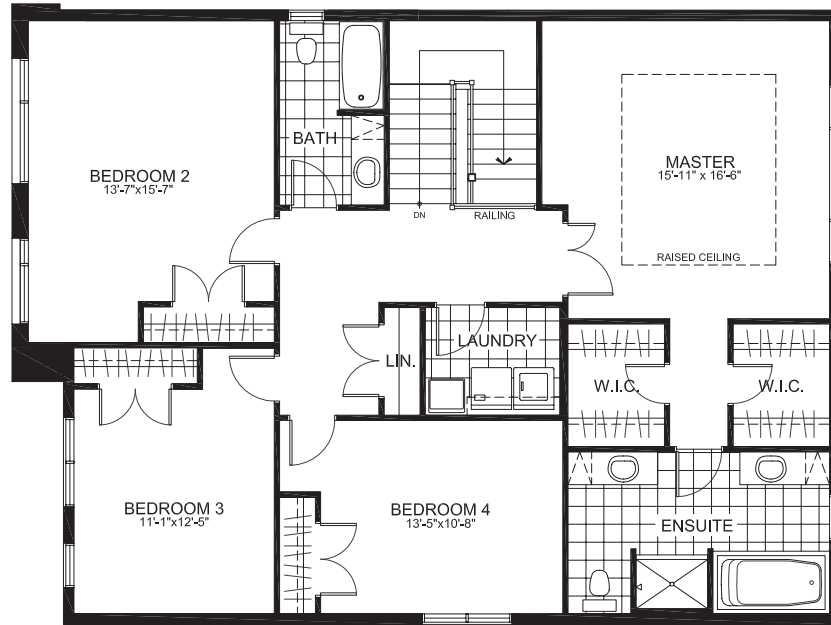

THE LAURENTIAN SERIES (47' LOT)

THE MABERLY

2756 sq. ft. (2-Storey Single)

4 Bedrooms | 2.5 Bathrooms

GROUND FLOOR

THE MABERLY

SECOND FLOOR

BASEMENT