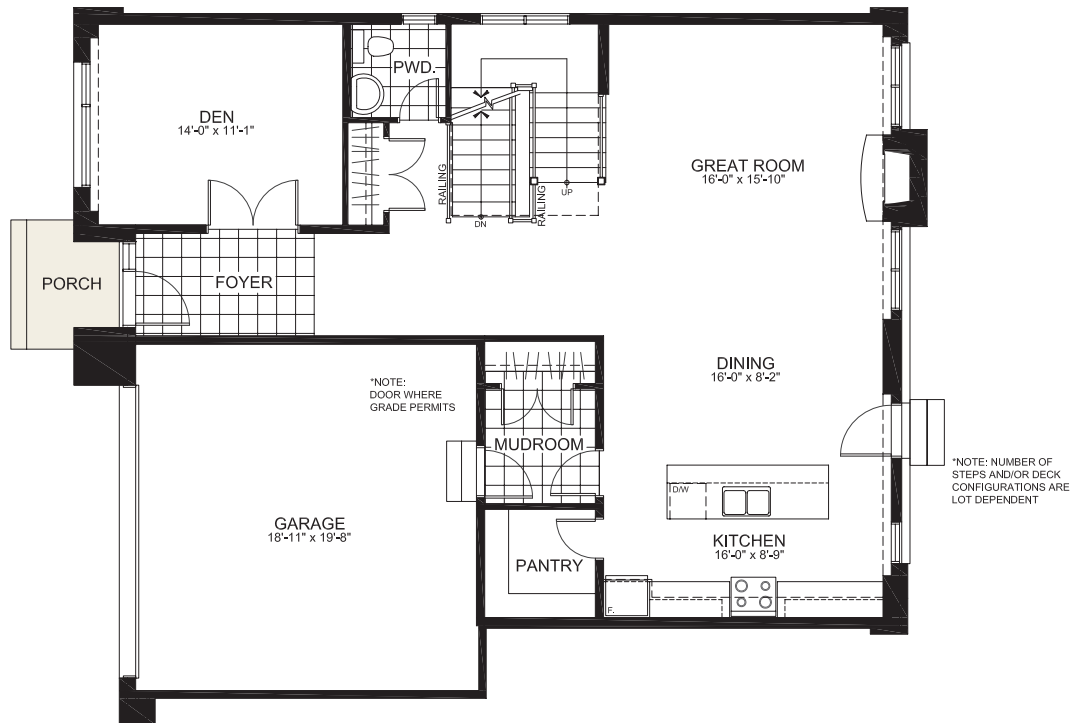

THE LAURENTIAN SERIES (47' LOT)

THE MABERLY

2756 sq. ft. (2-Storey Single)

4 Bedrooms | 2.5 Bathrooms

GROUND FLOOR

THE MABERLY

SECOND FLOOR

BASEMENT