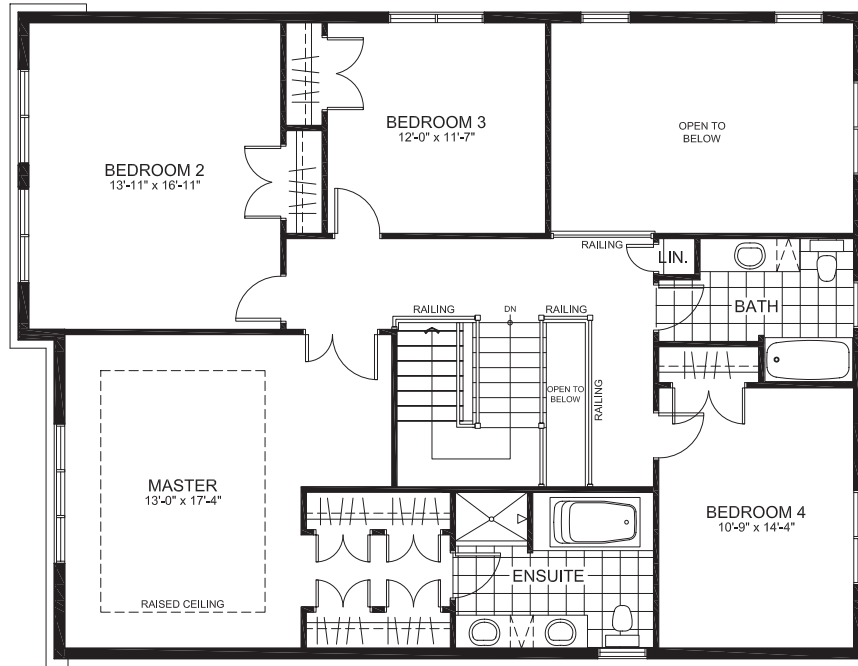

THE LAURENTIAN SERIES (47' LOT)

THE MASSEY

2810 sq. ft. (2-Storey Single)

4 Bedrooms | 2.5 Bathrooms | Den

MODEL HOME

RICHARDSON
RIDGE

GROUND FLOOR

THE MASSEY

SECOND FLOOR

BASEMENT