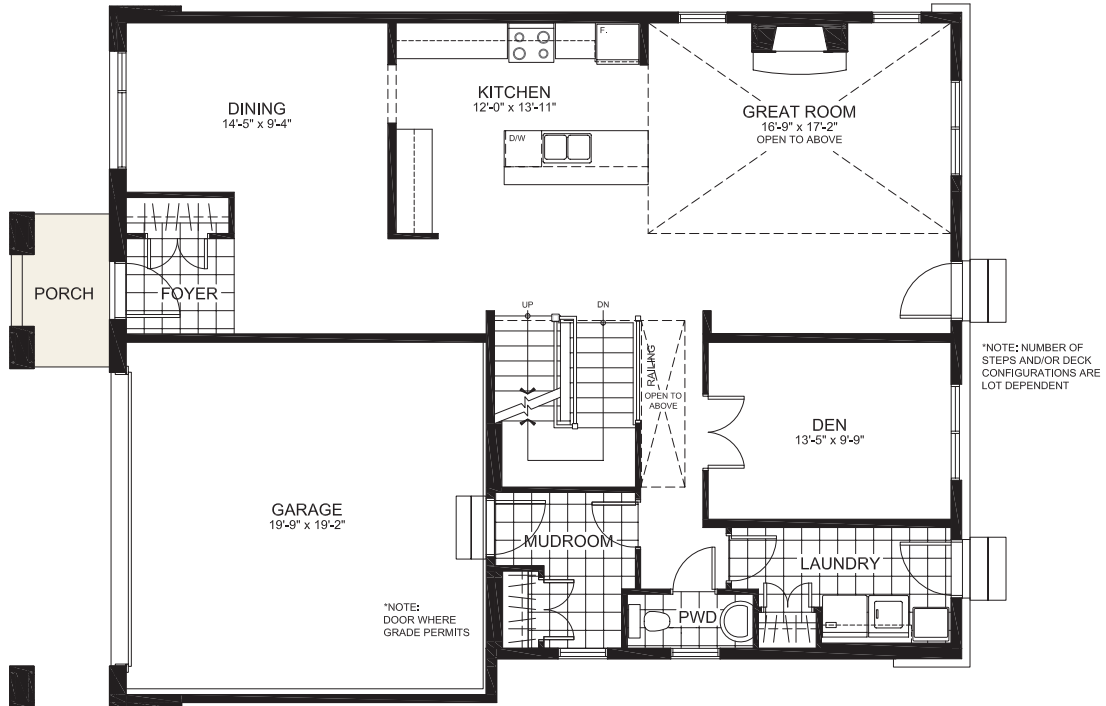

THE LAURENTIAN SERIES (47' LOT)

THE MASSEY

2810 sq. ft. (2-Storey Single)

4 Bedrooms | 2.5 Bathrooms | Den

MODEL HOME

RICHARDSON
RIDGE

GROUND FLOOR

THE MASSEY

SECOND FLOOR

BASEMENT