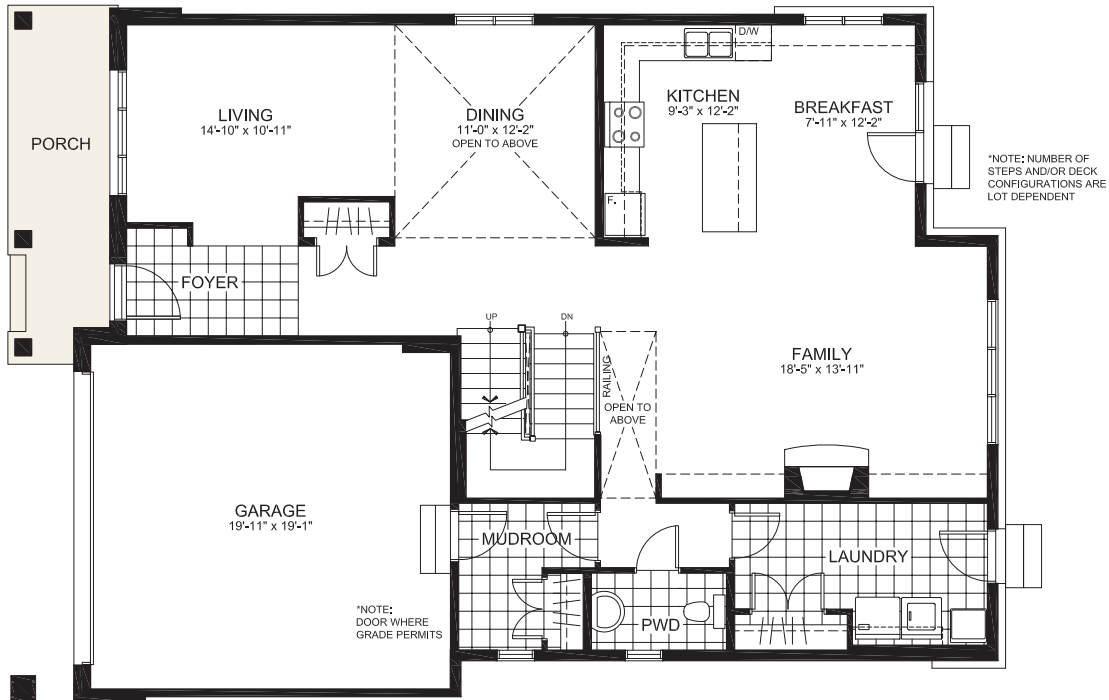

THE LAURENTIAN SERIES (47' LOT)

THE WHITNEY

2887 sq. ft. (2-Storey Single)

4 Bedrooms | 2.5 Bathrooms

GROUND FLOOR

THE WHITNEY

SECOND FLOOR

BASEMENT