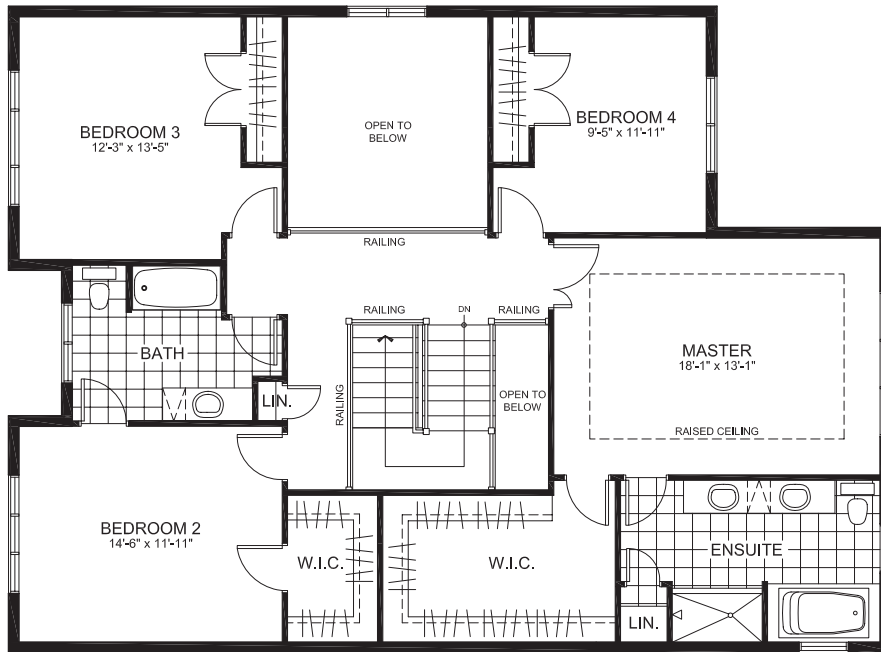

THE LAURENTIAN SERIES (47' LOT)

THE WHITNEY

2887 sq. ft. (2-Storey Single)

4 Bedrooms | 2.5 Bathrooms

GROUND FLOOR

THE WHITNEY

SECOND FLOOR

BASEMENT