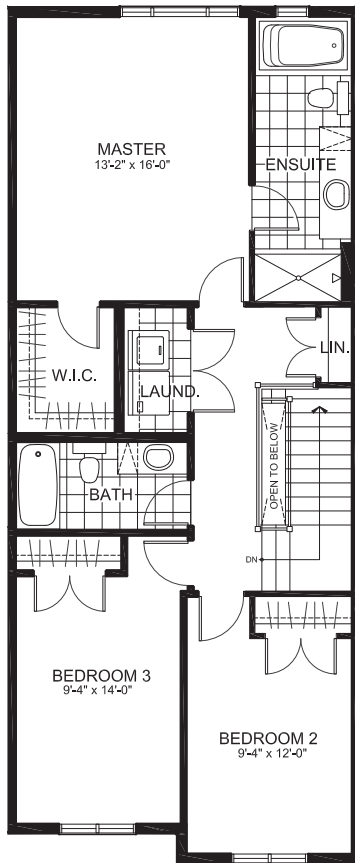

TOWNHOMES

THE MINDEN

2136 sq. ft.

(includes 464 sq. ft. finished basement)

3 Bedrooms | 2.5 Bathrooms

TOWN MODEL

GROUND FLOOR

*NOTE: NUMBER OF STEPS AND/OR DECK CONFIGURATIONS ARE LOT DEPENDENT

THE MINDEN

SECOND FLOOR

SECOND FLOOR ALT

THE MINDEN

BASEMENT