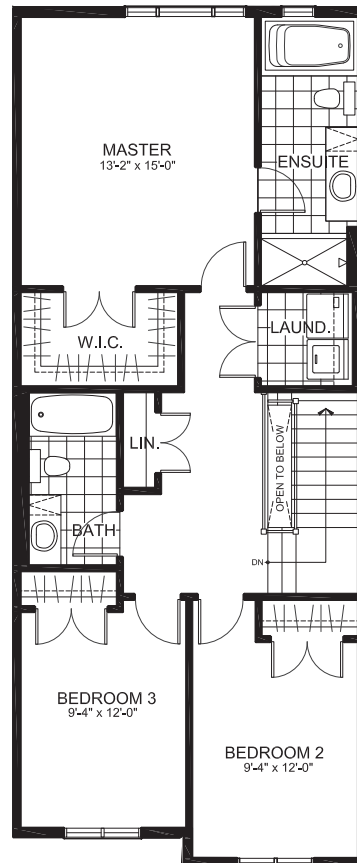

TOWNHOMES

THE MINDEN

2136 sq. ft.

(includes 464 sq. ft. finished basement)

3 Bedrooms | 2.5 Bathrooms

TOWN MODEL

GROUND FLOOR

*NOTE: NUMBER OF STEPS AND/OR DECK CONFIGURATIONS ARE LOT DEPENDENT

THE MINDEN

SECOND FLOOR

SECOND FLOOR ALT

THE MINDEN

BASEMENT