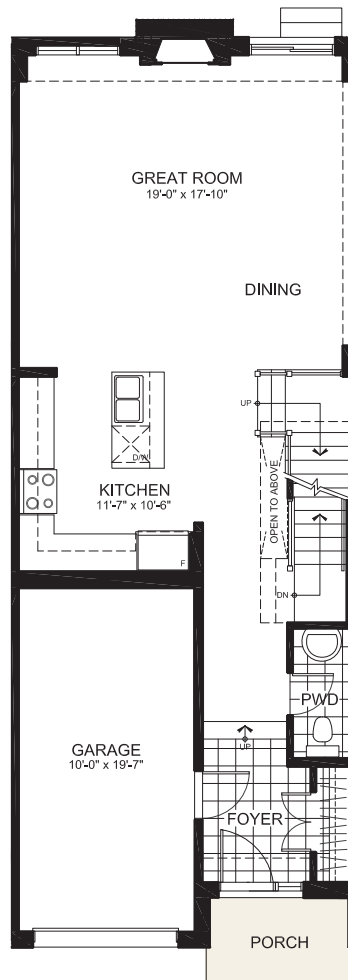

TOWNHOMES

THE MINDEN

2136 sq. ft.

(includes 464 sq. ft. finished basement)

3 Bedrooms | 2.5 Bathrooms

TOWN MODEL

GROUND FLOOR