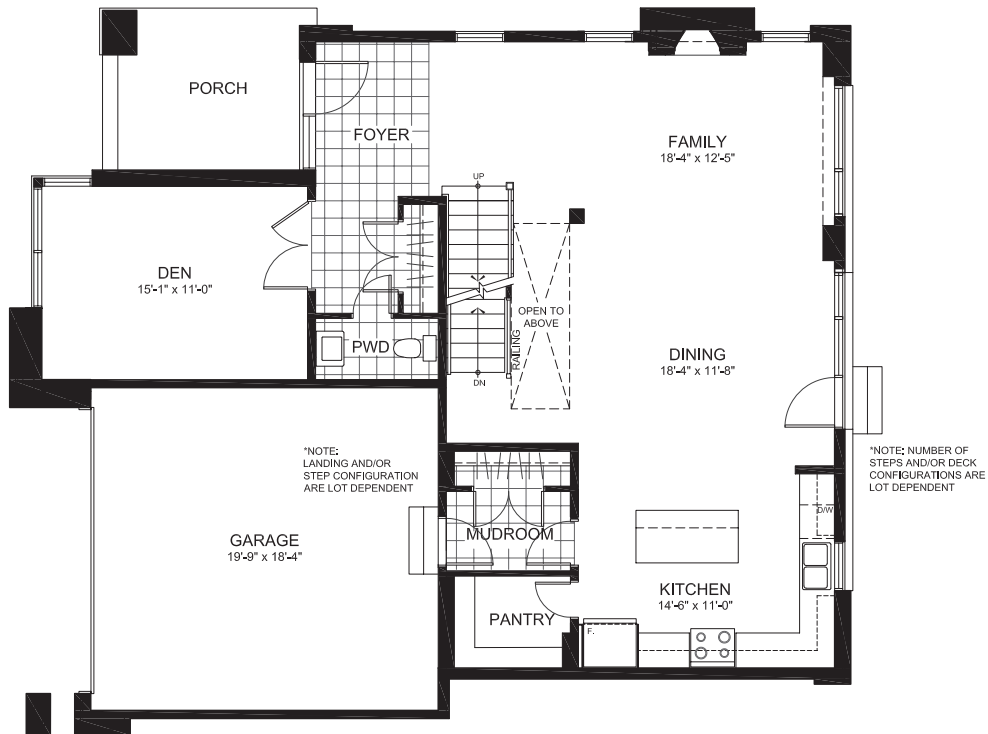

THE LAURENTIAN SERIES (47' LOT)

THE ELGIN

2766 sq. ft. (2-Storey Single)

4 Bedrooms | 2.5 Bathrooms | Den

GROUND FLOOR

THE ELGIN

SECOND FLOOR

BASEMENT