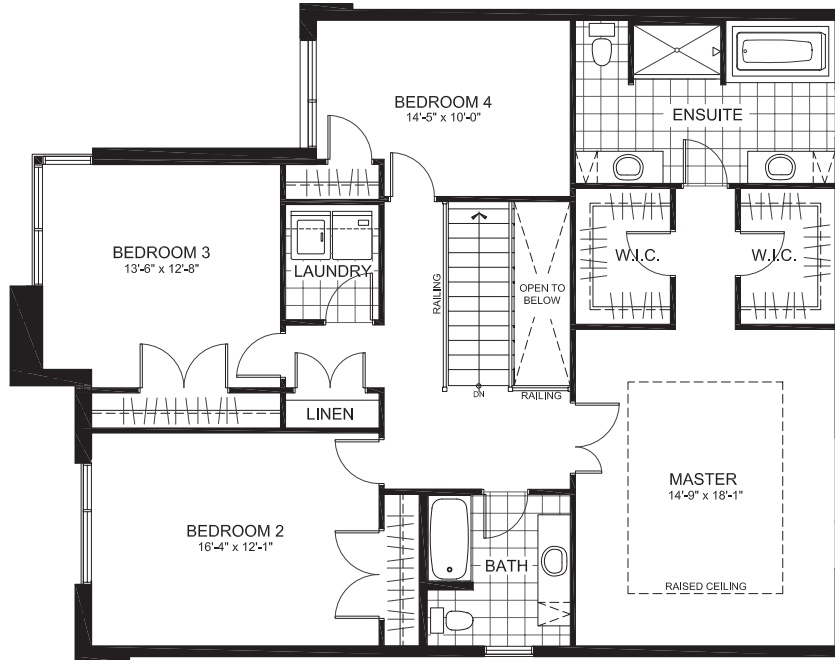

THE LAURENTIAN SERIES (47' LOT)

THE ELGIN

2766 sq. ft. (2-Storey Single)

4 Bedrooms | 2.5 Bathrooms | Den

GROUND FLOOR

THE ELGIN

SECOND FLOOR

BASEMENT