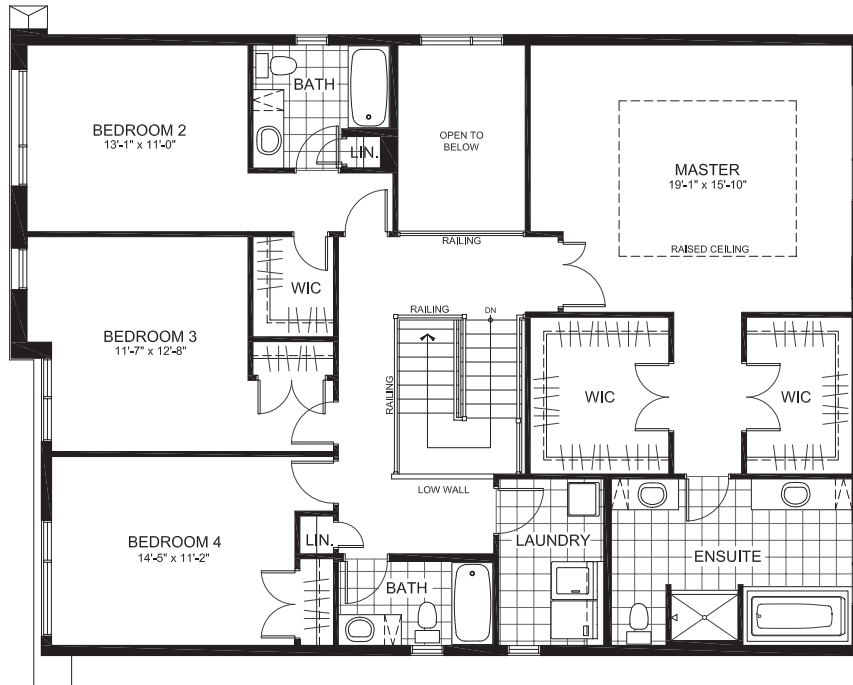

THE LAURENTIAN SERIES (47' LOT)

THE EMILY

3221 sq. ft. (2-Storey Single)

4 Bedrooms | 4.5 Bathrooms | Den

Ground floor in-law suite

GROUND FLOOR

THE EMILY

SECOND FLOOR

BASEMENT