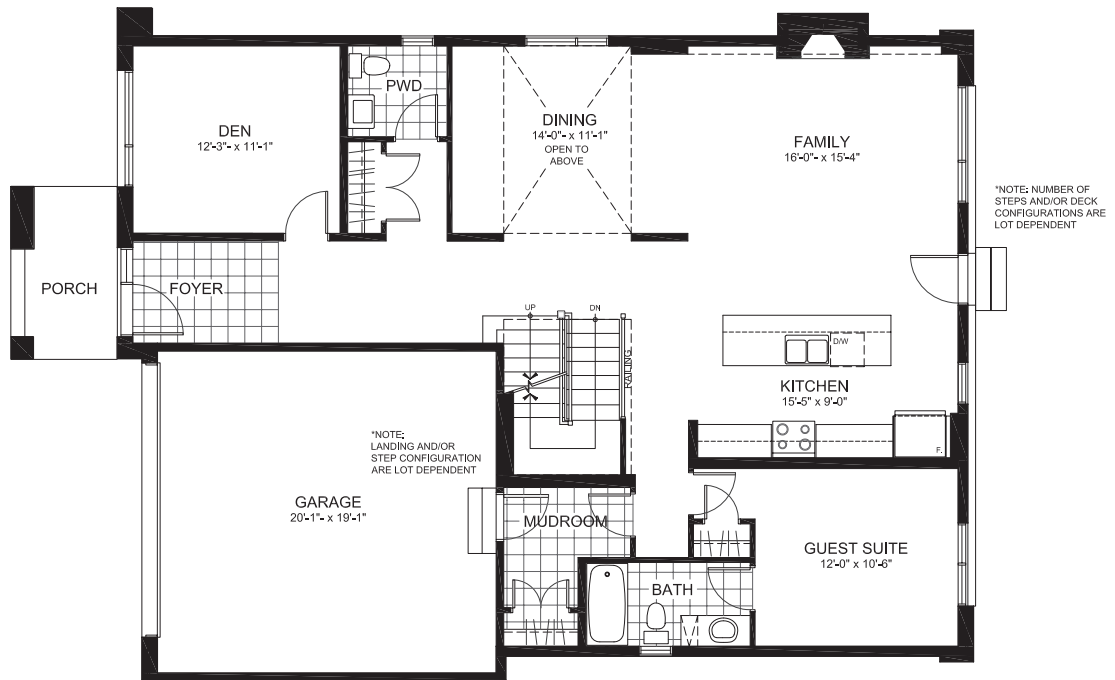

THE LAURENTIAN SERIES (47' LOT)

THE EMILY

3221 sq. ft. (2-Storey Single)

4 Bedrooms | 4.5 Bathrooms | Den

Ground floor in-law suite

GROUND FLOOR

THE EMILY

SECOND FLOOR

BASEMENT