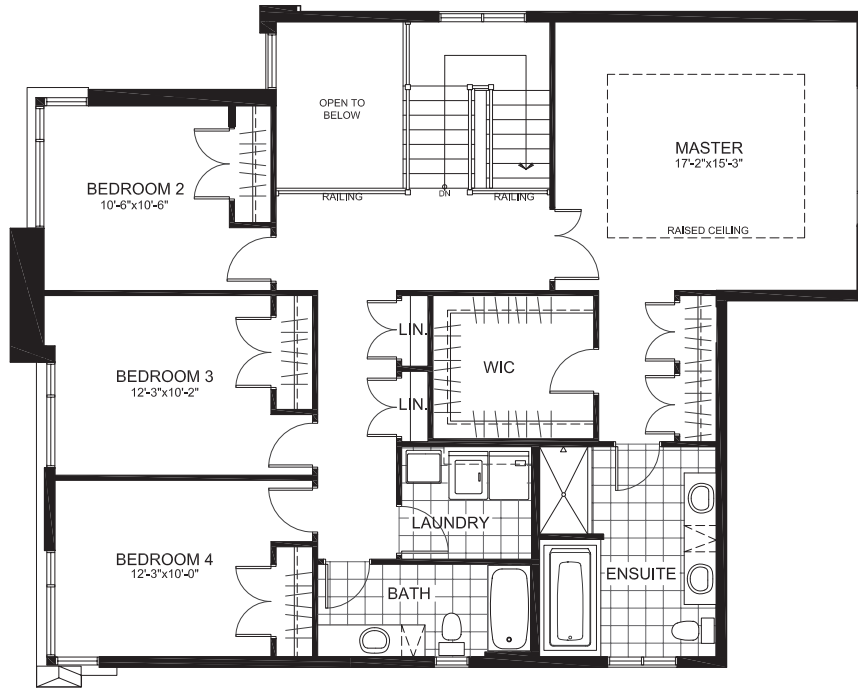

THE LAURENTIAN SERIES (47' LOT)

THE HARRIS

2904 sq. ft. (2-Storey Single)

4 Bedrooms | 2.5 Bathrooms | Den

GROUND FLOOR

THE HARRIS

SECOND FLOOR

BASEMENT