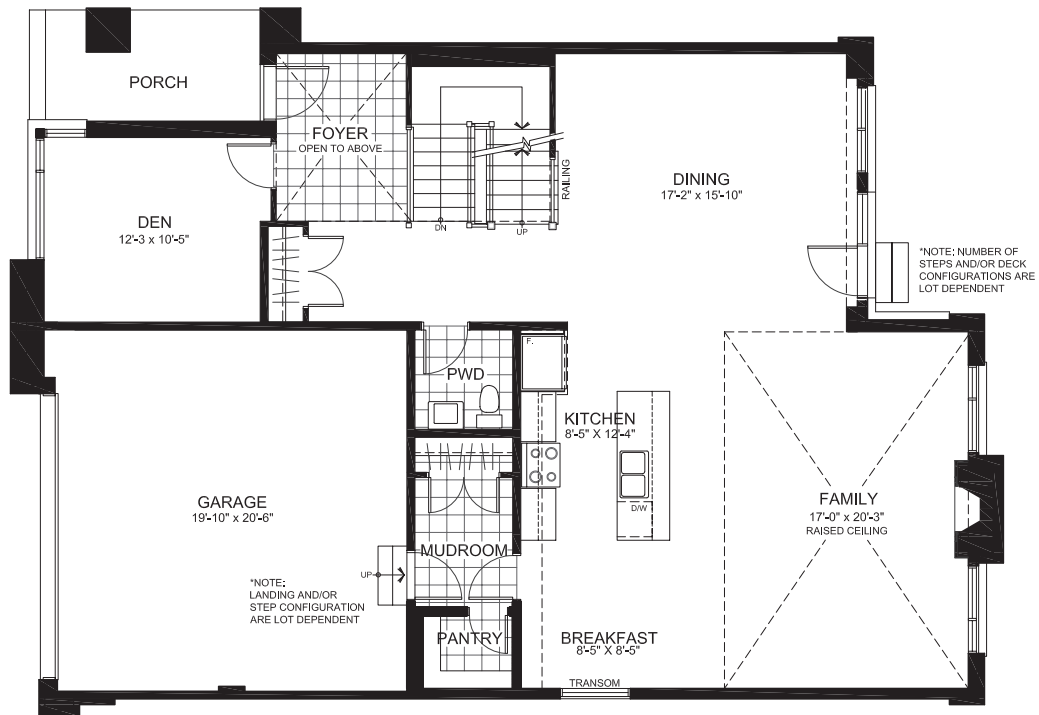

THE LAURENTIAN SERIES (47' LOT)

THE HARRIS

2904 sq. ft. (2-Storey Single)

4 Bedrooms | 2.5 Bathrooms | Den

GROUND FLOOR

THE HARRIS

SECOND FLOOR

BASEMENT