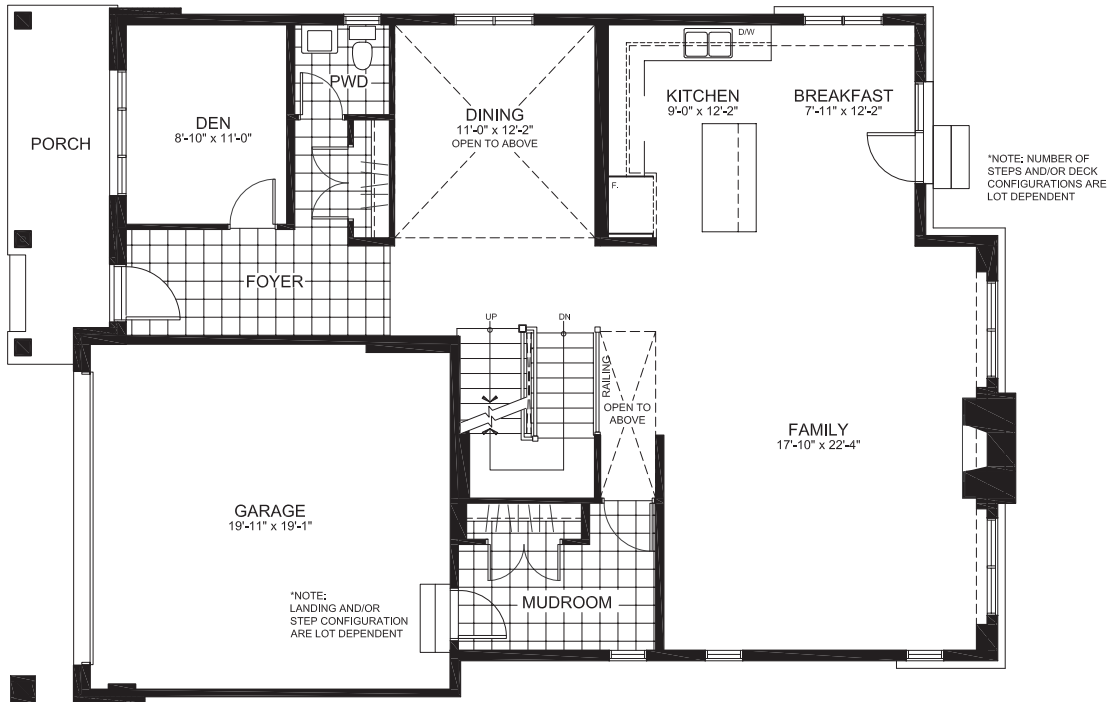

THE LAURENTIAN SERIES (47' LOT)

THE WHITNEY

2887 sq. ft. (2-Storey Single)

4 Bedrooms | 2.5 Bathrooms | Den

GROUND FLOOR

THE WHITNEY

SECOND FLOOR

BASEMENT