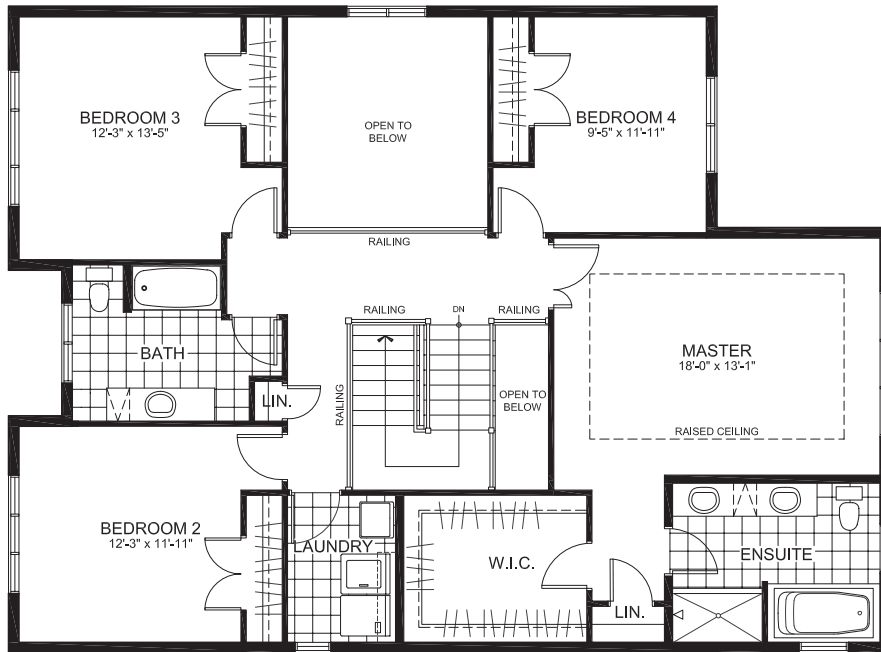

THE LAURENTIAN SERIES (47' LOT)

THE WHITNEY

2887 sq. ft. (2-Storey Single)

4 Bedrooms | 2.5 Bathrooms | Den

GROUND FLOOR

THE WHITNEY

SECOND FLOOR

BASEMENT