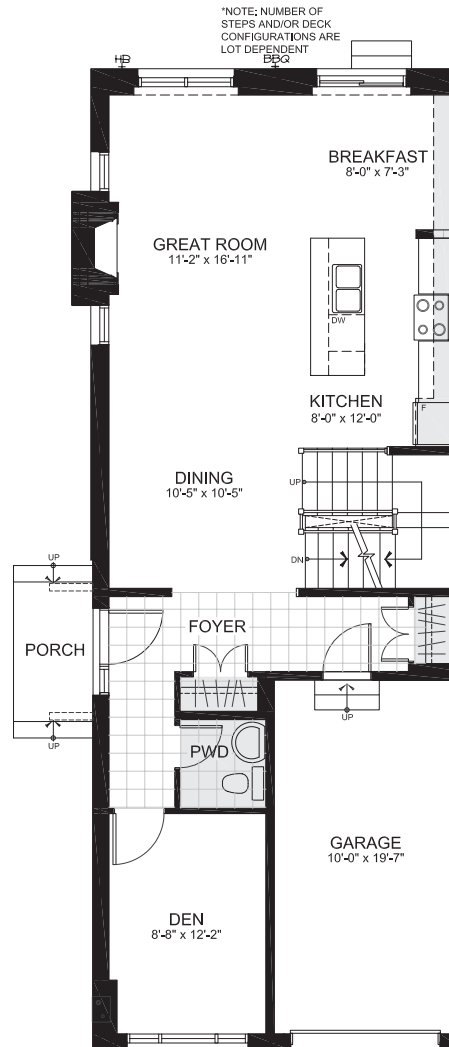

TOWNHOMES

**THE CARLING**

2255 sq. ft.

(includes 445 sq. ft. finished basement)

3 Bedrooms | 2.5 Bathrooms

GROUND FLOOR

THE CARLING

SECOND FLOOR

BASEMENT