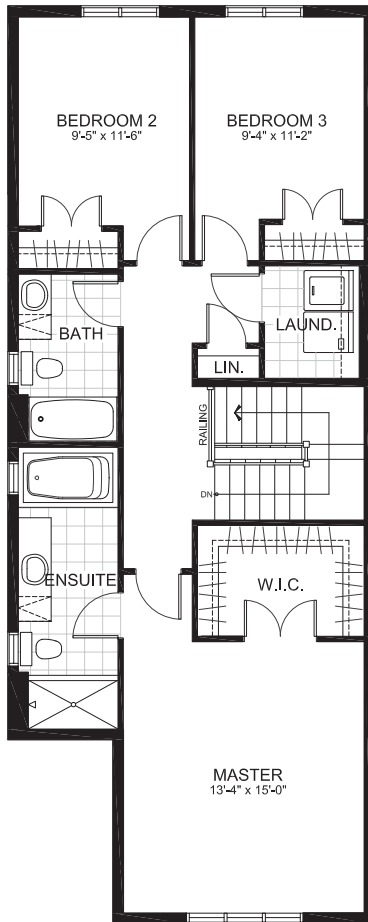

TOWNHOMES

**THE CARLING**

2255 sq. ft.

(includes 445 sq. ft. finished basement)

3 Bedrooms | 2.5 Bathrooms

GROUND FLOOR

THE CARLING

SECOND FLOOR

BASEMENT