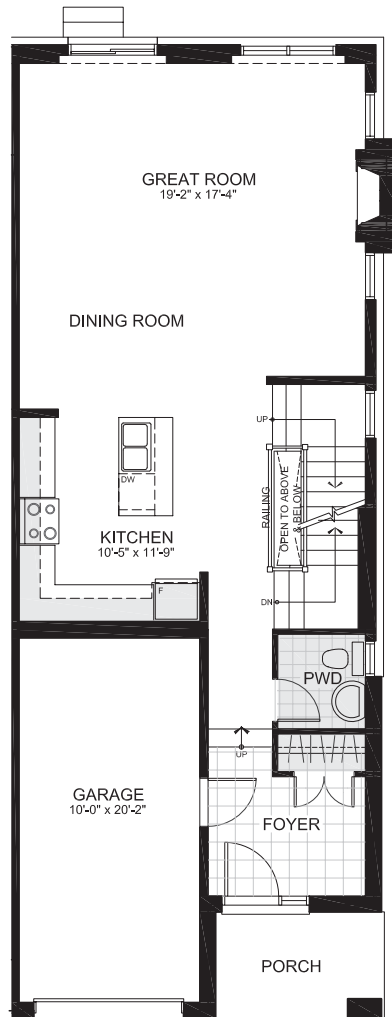

TOWNHOMES

THE LAWRENCE

2265 sq. ft.

(includes 445 sq. ft. finished basement)

3 Bedrooms | 2.5 Bathrooms

GROUND FLOOR