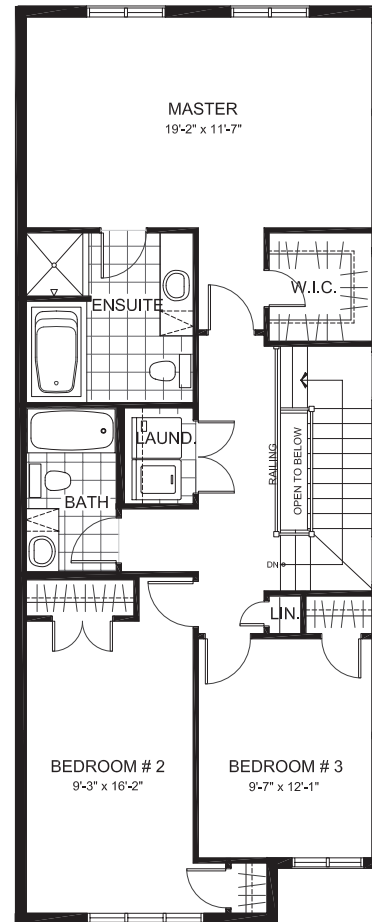

TOWNHOMES

THE LAWRENCE

2265 sq. ft.

(includes 445 sq. ft. finished basement)

3 Bedrooms | 2.5 Bathrooms

GROUND FLOOR

*NOTE: NUMBER OF
STEPS AND/OR DECK
CONFIGURATIONS ARE
LOT DEPENDENT

THE LAWRENCE

SECOND FLOOR

SECOND FLOOR ALT

THE LAWRENCE

BASEMENT