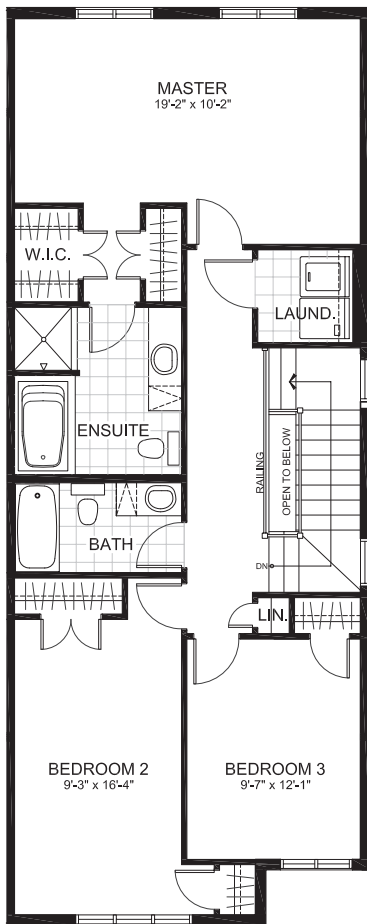

TOWNHOMES

THE LAWRENCE

2265 sq. ft.

(includes 445 sq. ft. finished basement)

3 Bedrooms | 2.5 Bathrooms

GROUND FLOOR

*NOTE: NUMBER OF
STEPS AND/OR DECK
CONFIGURATIONS ARE
LOT DEPENDENT

THE LAWRENCE

SECOND FLOOR

SECOND FLOOR ALT

THE LAWRENCE

BASEMENT