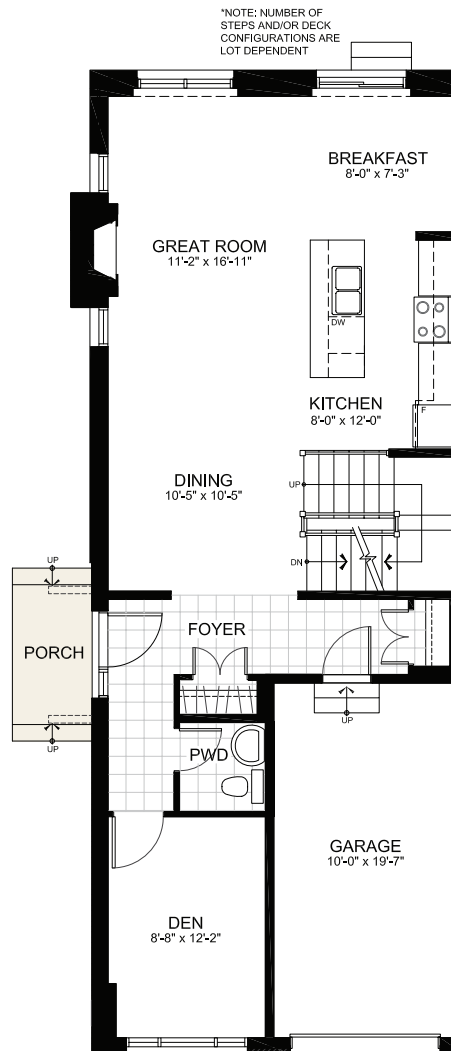

TOWNHOMES

THE CARLING

2255 sq. ft.

(includes 445 sq. ft. finished basement)

3 Bedrooms | 2.5 Bathrooms

GROUND FLOOR

THE CARLING

SECOND FLOOR

BASEMENT