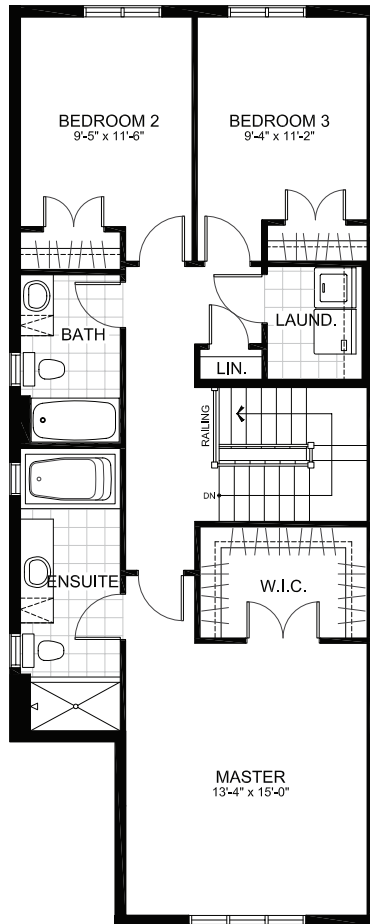

TOWNHOMES

THE CARLING

2255 sq. ft.

(includes 445 sq. ft. finished basement)

3 Bedrooms | 2.5 Bathrooms

GROUND FLOOR

THE CARLING

SECOND FLOOR

BASEMENT