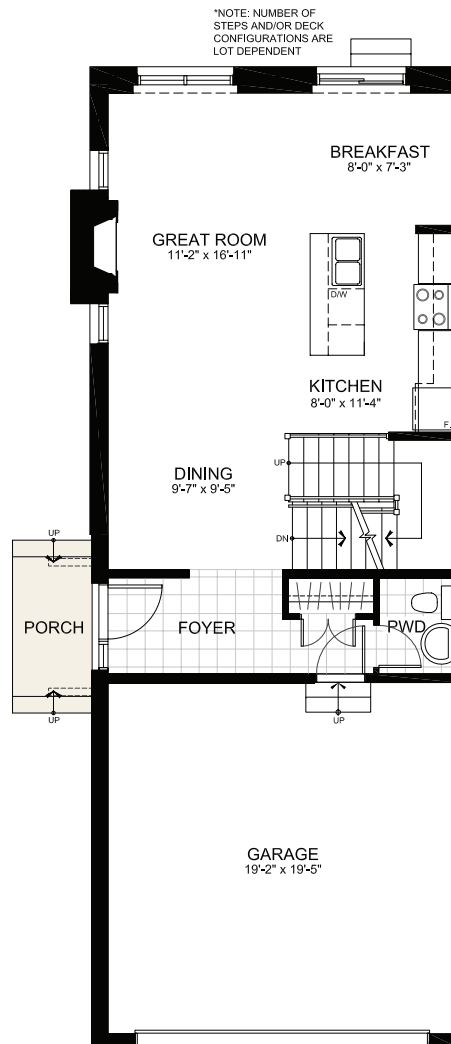

TOWNHOMES

**THE HUDSON**

1995 sq. ft.

(includes 400 sq. ft. finished basement)

3 Bedrooms | 2.5 Bathrooms

GROUND FLOOR

THE HUDSON

SECOND FLOOR

BASEMENT