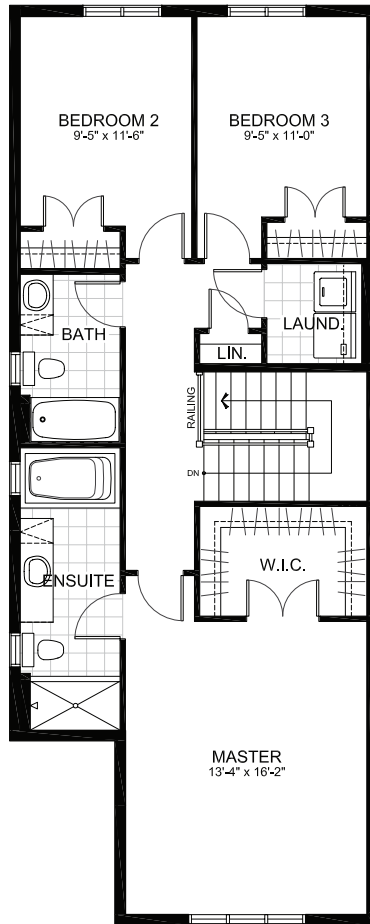

TOWNHOMES

**THE HUDSON**

1995 sq. ft.

(includes 400 sq. ft. finished basement)

3 Bedrooms | 2.5 Bathrooms

GROUND FLOOR

THE HUDSON

SECOND FLOOR

BASEMENT