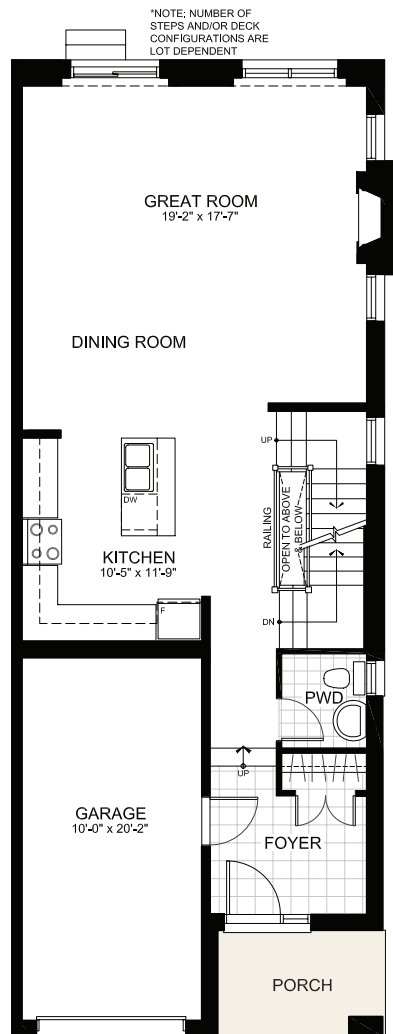

TOWNHOMES

THE LAWRENCE

2265 sq. ft.

(includes 445 sq. ft. finished basement)

3 Bedrooms | 2.5 Bathrooms

GROUND FLOOR

THE LAWRENCE

SECOND FLOOR

SECOND FLOOR ALT

THE LAWRENCE

BASEMENT