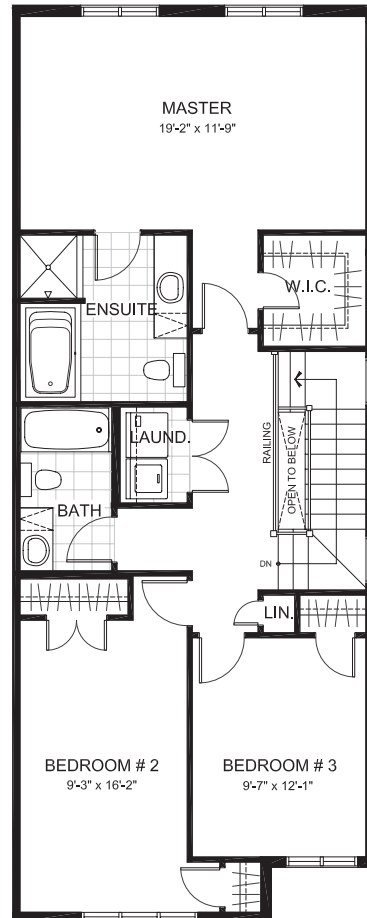

TOWNHOMES

THE LAWRENCE

2265 sq. ft.

(includes 445 sq. ft. finished basement)

3 Bedrooms | 2.5 Bathrooms

GROUND FLOOR

THE LAWRENCE

SECOND FLOOR

SECOND FLOOR ALT

THE LAWRENCE

BASEMENT