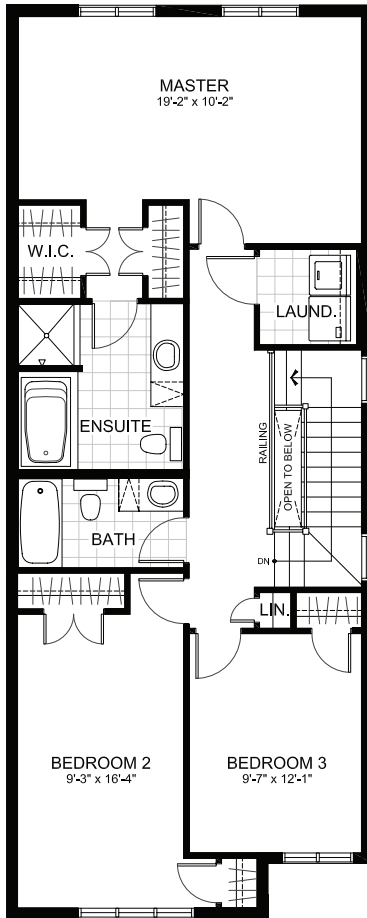

TOWNHOMES

THE LAWRENCE

2265 sq. ft.

(includes 445 sq. ft. finished basement)

3 Bedrooms | 2.5 Bathrooms

GROUND FLOOR

THE LAWRENCE

SECOND FLOOR

SECOND FLOOR ALT

THE LAWRENCE

BASEMENT