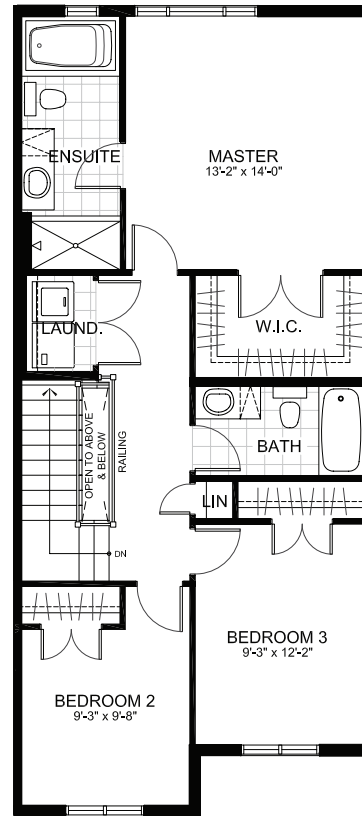

TOWNHOMES

THE MINDEN

1940 sq. ft.

(includes 420 sq. ft. finished basement)

3 Bedrooms | 2.5 Bathrooms

TOWN MODEL

GROUND FLOOR

*NOTE: NUMBER OF
STEPS AND/OR LANDING
CONFIGURATIONS ARE
LOT DEPENDENT

THE MINDEN

GROUND FLOOR ALT

SECOND FLOOR

THE MINDEN

BASEMENT