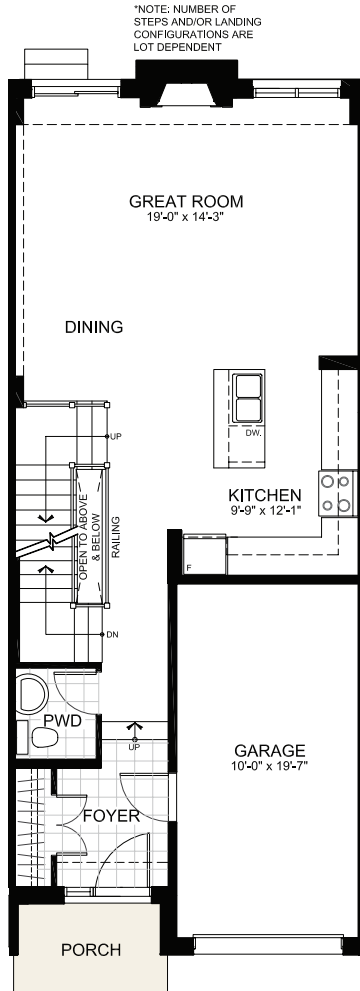

TOWNHOMES

THE MINDEN

1940 sq. ft.

(includes 420 sq. ft. finished basement)

3 Bedrooms | 2.5 Bathrooms

TOWN MODEL

GROUND FLOOR

*NOTE: NUMBER OF
STEPS AND/OR LANDING
CONFIGURATIONS ARE
LOT DEPENDENT

THE MINDEN

GROUND FLOOR ALT

SECOND FLOOR

THE MINDEN

BASEMENT