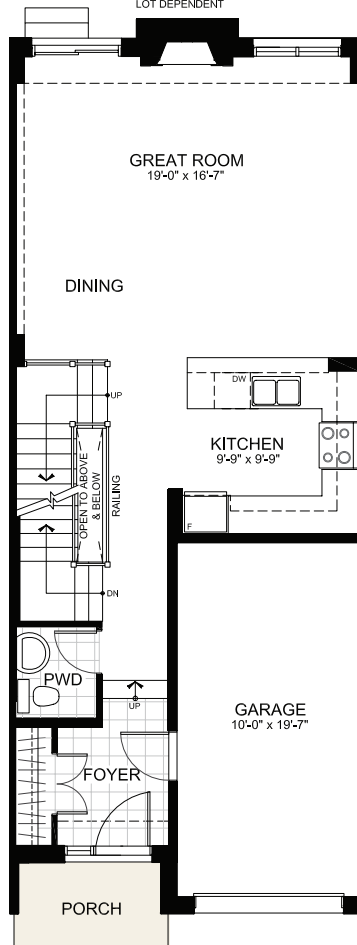

TOWNHOMES

THE MINDEN

1940 sq. ft.

(includes 420 sq. ft. finished basement)

3 Bedrooms | 2.5 Bathrooms

TOWN MODEL

GROUND FLOOR