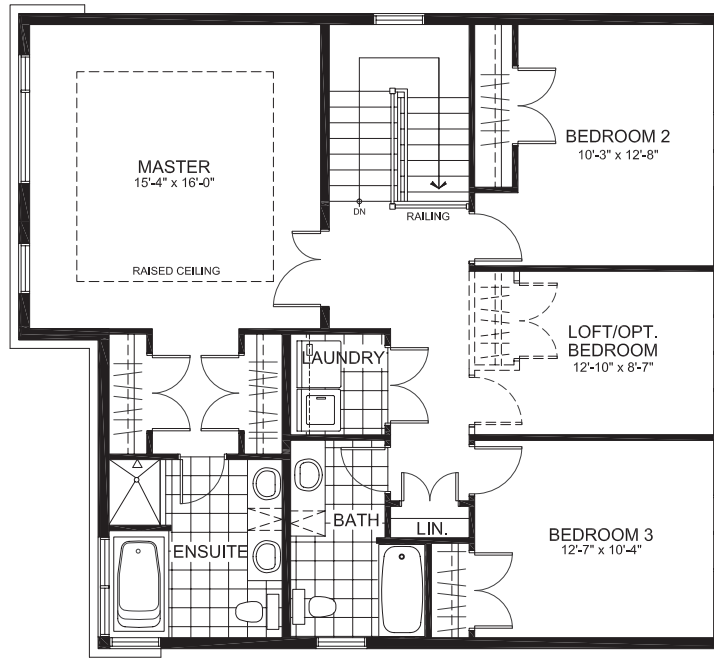

THE CAMBRIAN SERIES (42' LOT)

THE WESTPORT

2304 sq. ft. (2-Storey Single)  
3 Bedrooms | 2.5 Bathrooms | Den  
Loft (opt. 4th Bedroom)

GROUND FLOOR

THE WESTPORT

SECOND FLOOR

BASEMENT