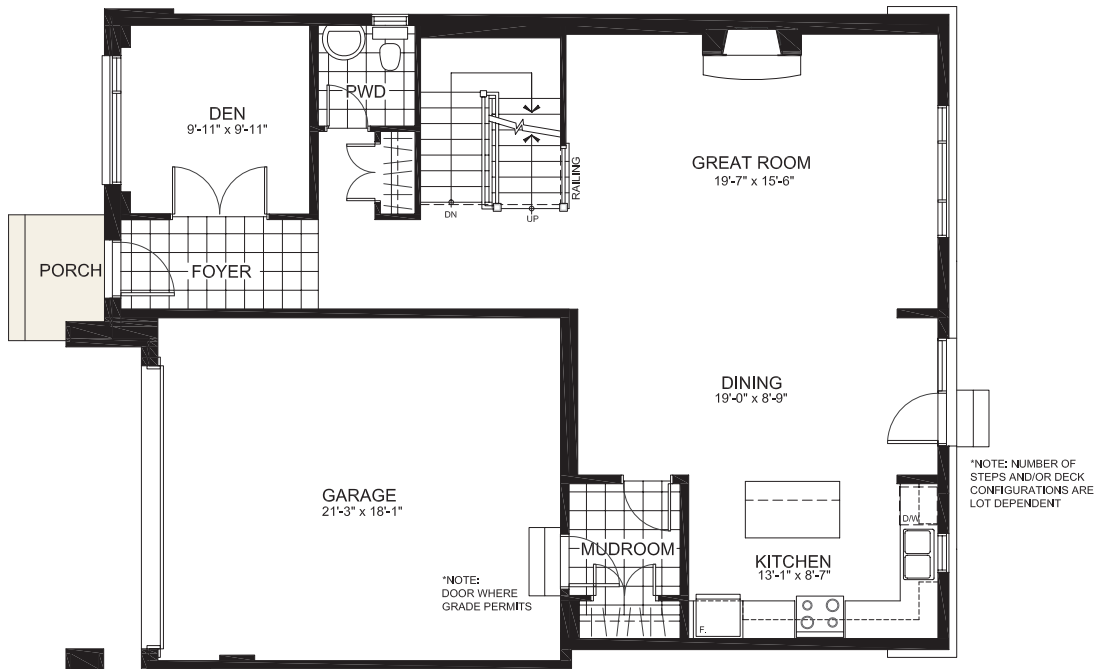

THE CAMBRIAN SERIES (42' LOT)

THE WESTPORT

2304 sq. ft. (2-Storey Single)  
3 Bedrooms | 2.5 Bathrooms | Den  
Loft (opt. 4th Bedroom)

GROUND FLOOR

THE WESTPORT

SECOND FLOOR

BASEMENT