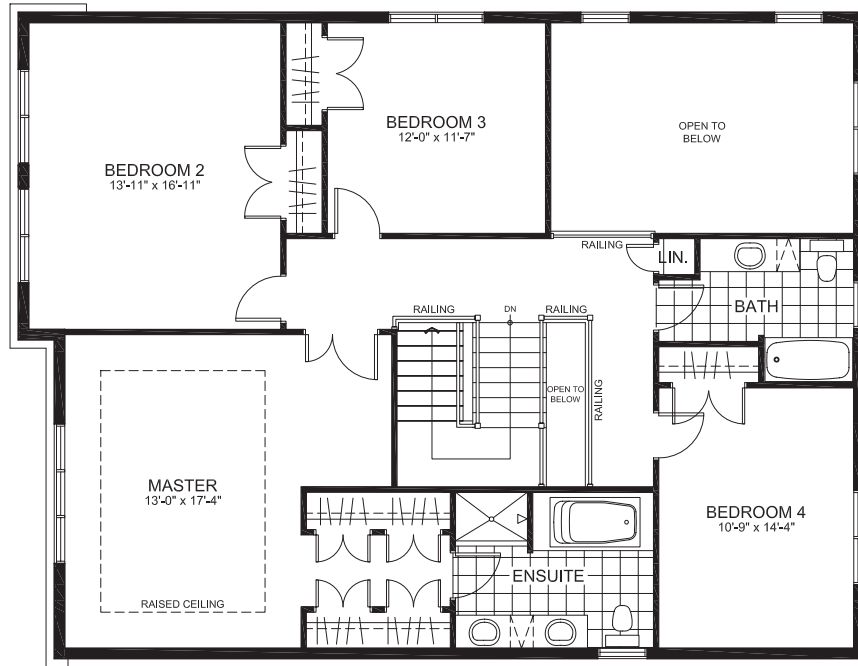

THE ALGONQUIN SERIES (46' LOT)

THE MASSEY

2810 sq. ft. (2-Storey Single)

4 Bedrooms | 2.5 Bathrooms | Den

MODEL HOME

RICHARDSON  
RIDGE

GROUND FLOOR

THE MASSEY

SECOND FLOOR

BASEMENT