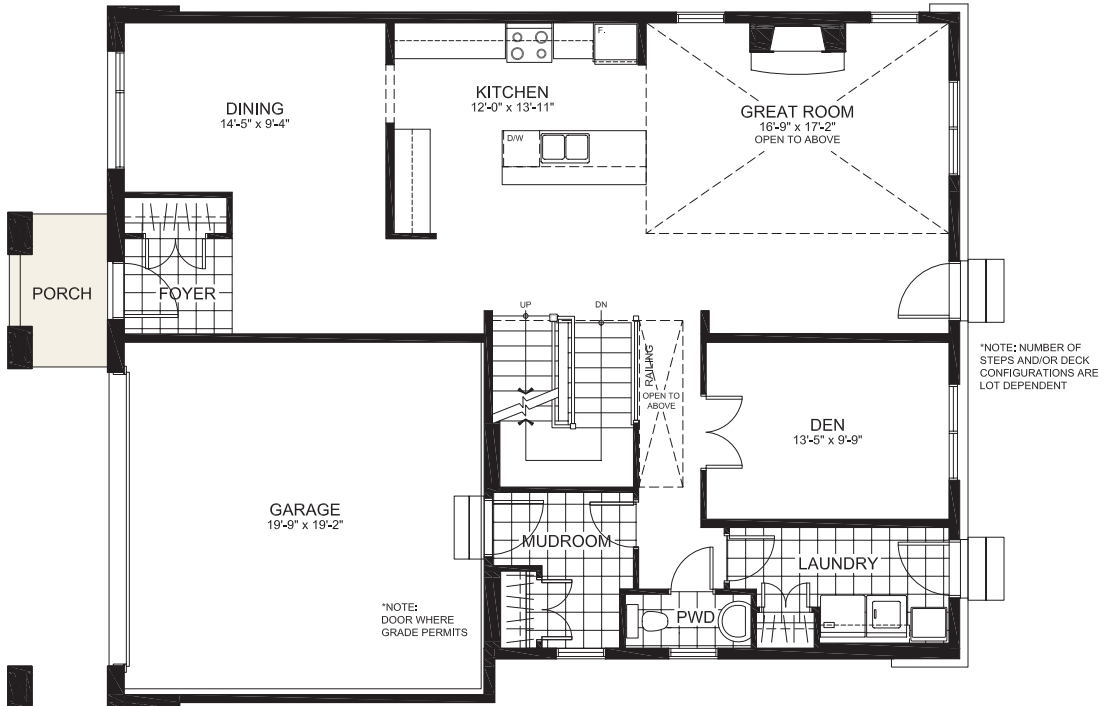

THE ALGONQUIN SERIES (46' LOT)

THE MASSEY

2810 sq. ft. (2-Storey Single)

4 Bedrooms | 2.5 Bathrooms | Den

MODEL HOME

RICHARDSON  
RIDGE

GROUND FLOOR

THE MASSEY

SECOND FLOOR

BASEMENT