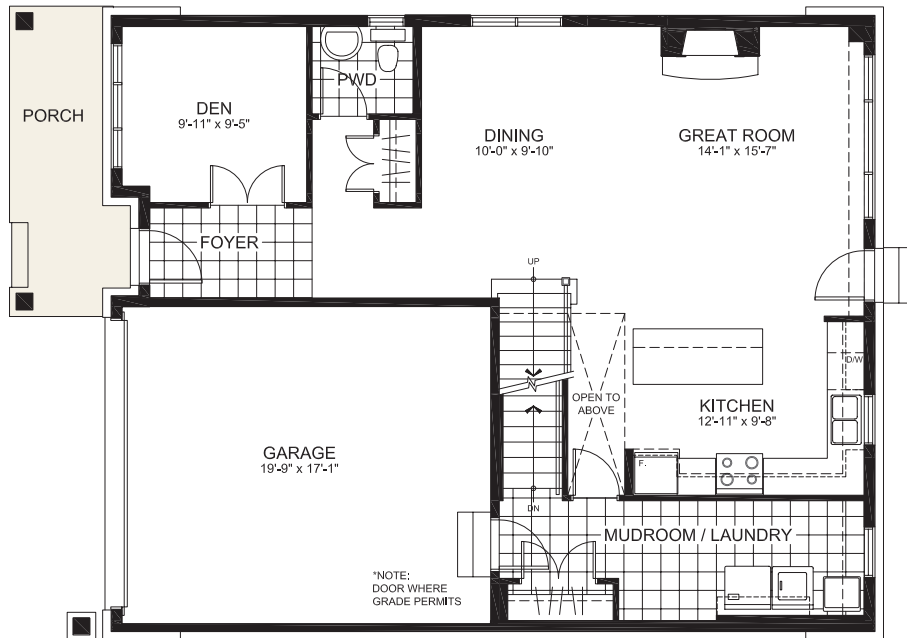

THE WOODLAND SERIES (41' LOT)

THE GRIFFITH

2274 sq. ft. (2-Storey Single)

4 Bedrooms | 2.5 Bathrooms | Den

MODEL HOME

RICHARDSON
RIDGE

GROUND FLOOR

*NOTE: NUMBER OF STEPS AND/OR DECK CONFIGURATIONS ARE LOT DEPENDENT

*NOTE: DOOR WHERE GRADE PERMITS

THE GRIFFITH

SECOND FLOOR

BASEMENT