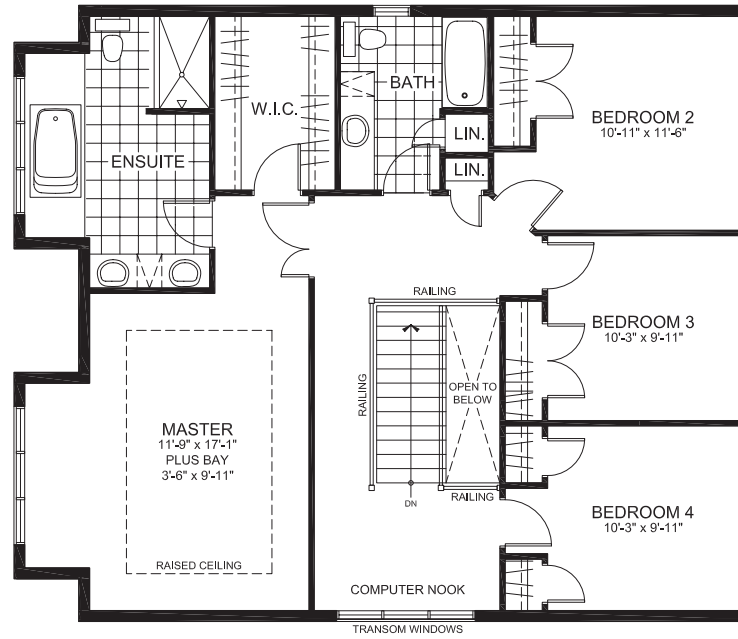

THE WOODLAND SERIES (41' LOT)

THE GRIFFITH

2274 sq. ft. (2-Storey Single)

4 Bedrooms | 2.5 Bathrooms | Den

MODEL HOME

RICHARDSON
RIDGE

GROUND FLOOR

*NOTE: NUMBER OF STEPS AND/OR DECK CONFIGURATIONS ARE LOT DEPENDENT

*NOTE: DOOR WHERE GRADE PERMITS

THE GRIFFITH

SECOND FLOOR

BASEMENT