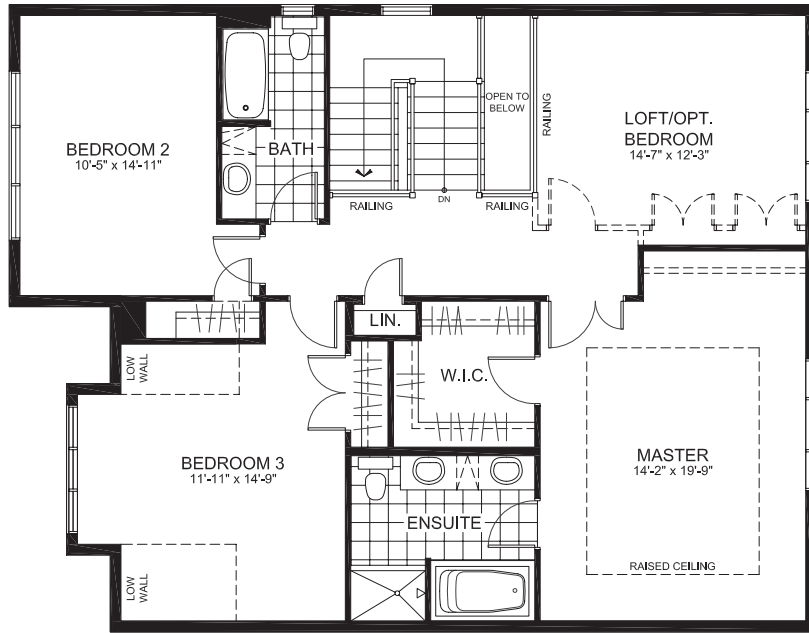

THE WOODLAND SERIES (41' LOT)

THE LOCKSLEY

2475 sq. ft. (2-Storey Single)

3 Bedrooms | 2.5 Bathrooms | Den

GROUND FLOOR

THE LOCKSLEY

SECOND FLOOR

BASEMENT