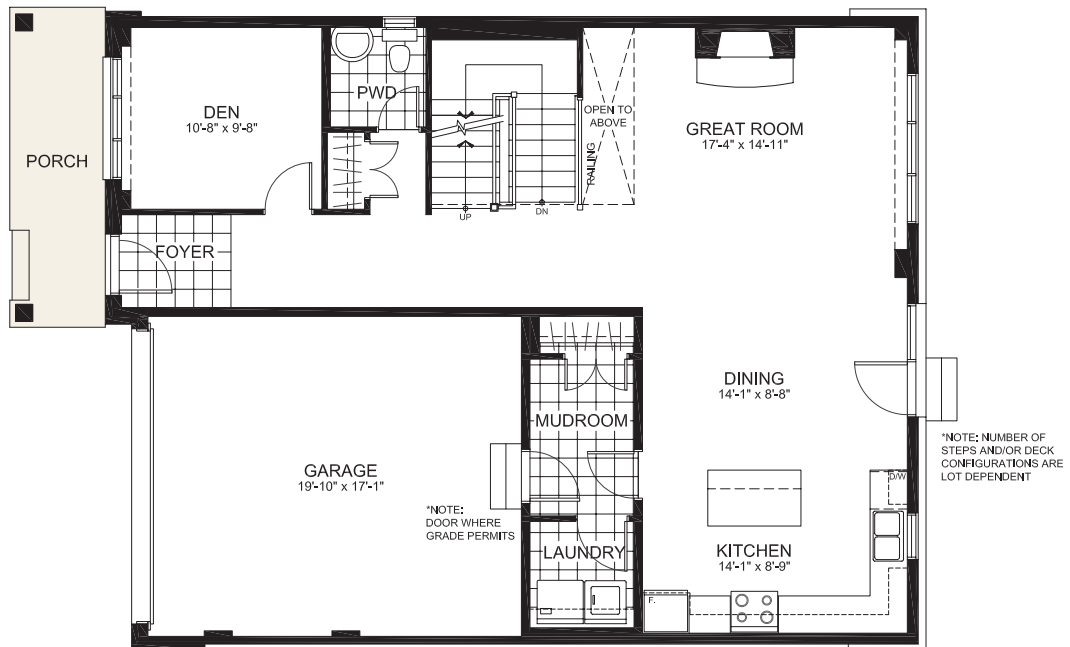

THE WOODLAND SERIES (41' LOT)

THE LOCKSLEY

2475 sq. ft. (2-Storey Single)

3 Bedrooms | 2.5 Bathrooms | Den

GROUND FLOOR

THE LOCKSLEY

SECOND FLOOR

BASEMENT