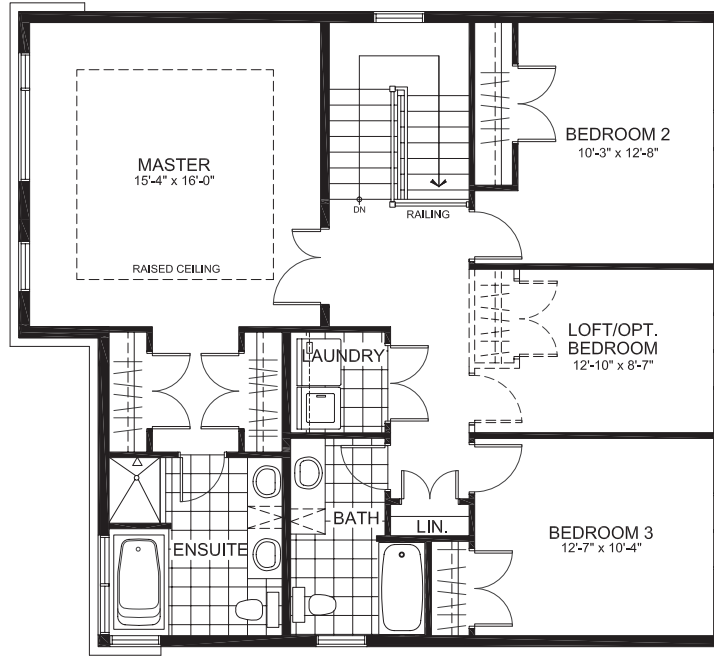

THE WOODLAND SERIES (41' LOT)

THE WESTPORT

2304 sq. ft. (2-Storey Single)

3 Bedrooms | 2.5 Bathrooms | Den

Loft (opt. 4th Bedroom)

GROUND FLOOR

THE WESTPORT

SECOND FLOOR

BASEMENT