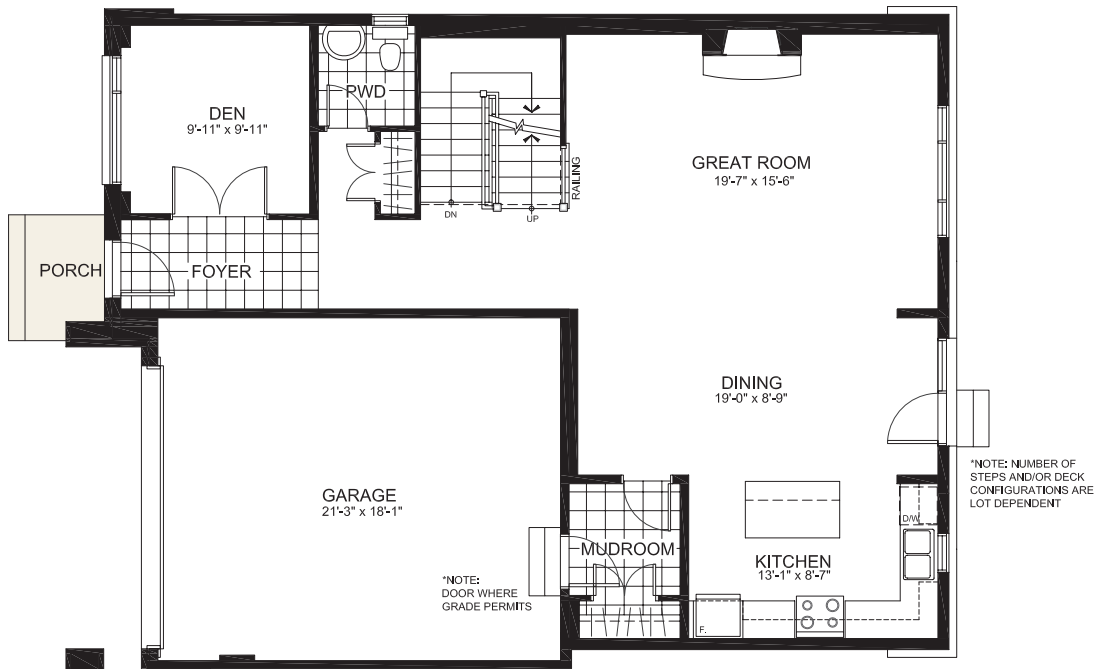

THE WOODLAND SERIES (41' LOT)

THE WESTPORT

2304 sq. ft. (2-Storey Single)

3 Bedrooms | 2.5 Bathrooms | Den

Loft (opt. 4th Bedroom)

GROUND FLOOR

THE WESTPORT

SECOND FLOOR

BASEMENT