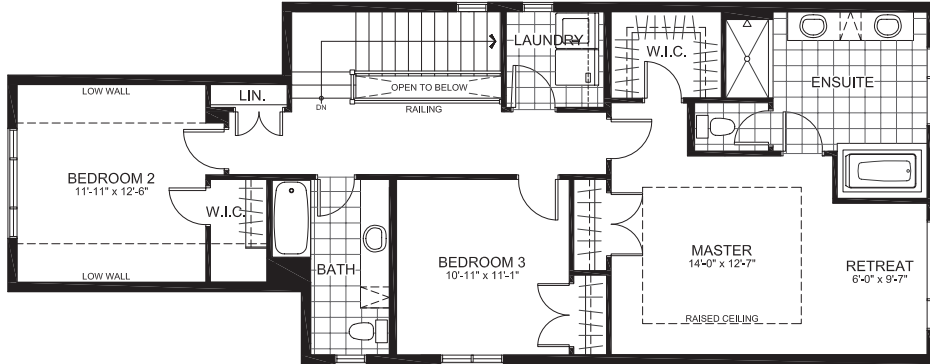

THE STONEGATE SERIES (31' LOT)

THE CORDOVA

2815 sq. ft.* (2-Storey Single)

3 Bedrooms | 2.5 Bathrooms

*Overall square footage includes finished basement space.

GROUND FLOOR

THE CORDOVA

SECOND FLOOR

BASEMENT