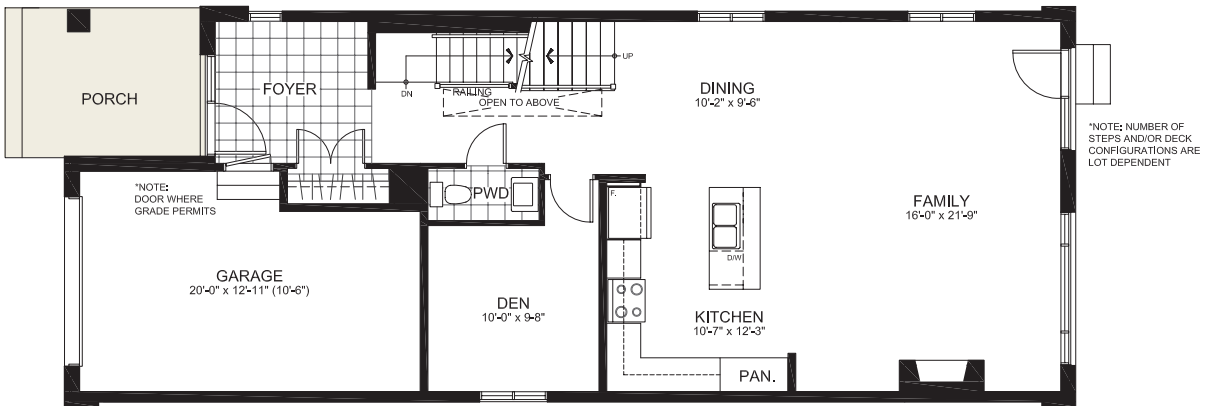

THE STONEGATE SERIES (31' LOT)

THE CORDOVA

2815 sq. ft.* (2-Storey Single)

3 Bedrooms | 2.5 Bathrooms

*Overall square footage includes finished basement space.

GROUND FLOOR

THE CORDOVA

SECOND FLOOR

BASEMENT