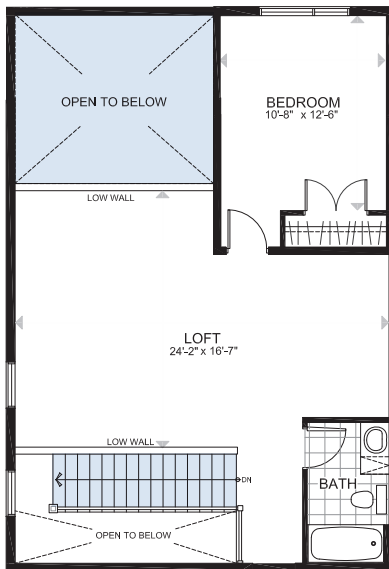

ATTACHED BUNGALOWS

**THE BELFAST**

1463 sq. ft.

2 Bedrooms | 2 Bathrooms

(Loft options available with additional bathrooms and bedrooms)

GROUND FLOOR

GROUND FLOOR WITH OPTIONAL LOFT

THE BELFAST

LOFT 1  
2151 SQ.FT.

LOFT 2  
2241 SQ.FT.

THE BELFAST

LOFT 3  
2421 SQ.FT.

THE BELFAST

BASEMENT