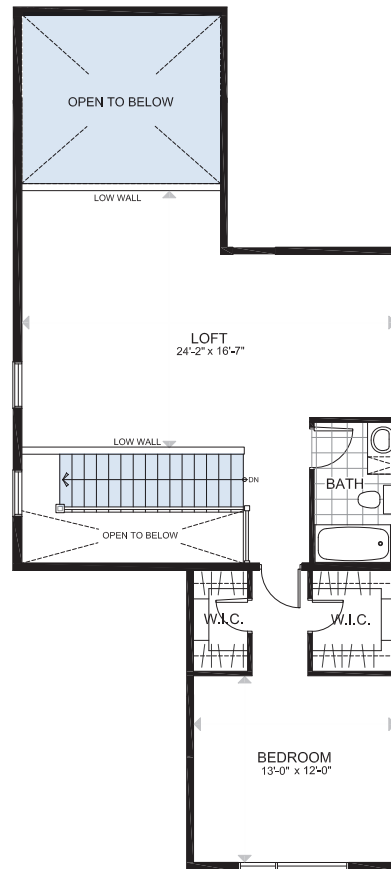

ATTACHED BUNGALOWS

**THE BELFAST**

1463 sq. ft.

2 Bedrooms | 2 Bathrooms

(Loft options available with additional bathrooms and bedrooms)

GROUND FLOOR

GROUND FLOOR WITH OPTIONAL LOFT

THE BELFAST

LOFT 1  
2151 SQ.FT.

LOFT 2  
2241 SQ.FT.

THE BELFAST

LOFT 3  
2421 SQ.FT.

THE BELFAST

BASEMENT