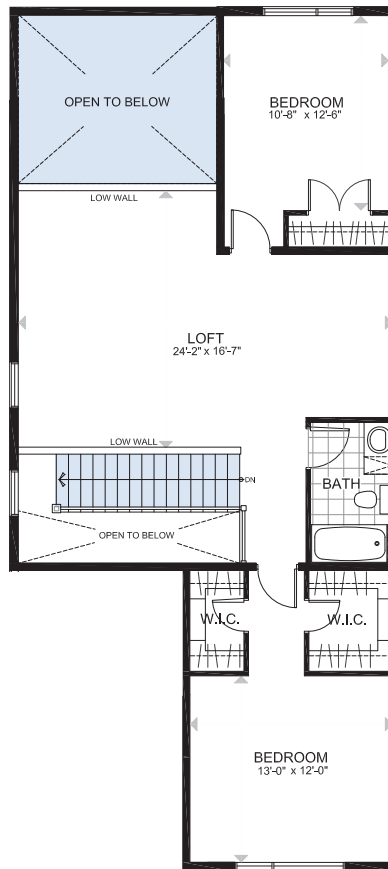

ATTACHED BUNGALOWS

**THE BELFAST**

1463 sq. ft.

2 Bedrooms | 2 Bathrooms

(Loft options available with additional bathrooms and bedrooms)

GROUND FLOOR

GROUND FLOOR WITH OPTIONAL LOFT

THE BELFAST

LOFT 1  
2151 SQ.FT.

LOFT 2  
2241 SQ.FT.

THE BELFAST

LOFT 3  
2421 SQ.FT.

THE BELFAST

BASEMENT