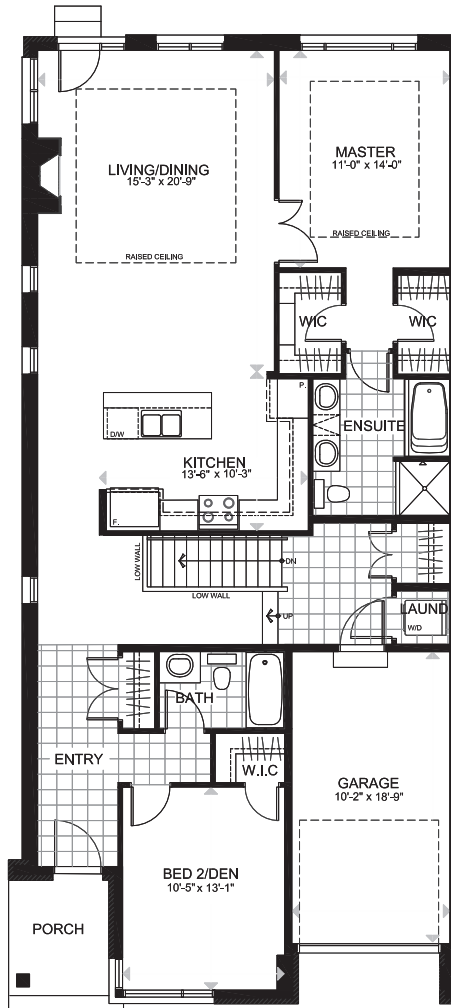

ATTACHED BUNGALOWS

**THE BELFAST**

1463 sq. ft.

2 Bedrooms | 2 Bathrooms

(Loft options available with additional bathrooms and bedrooms)

GROUND FLOOR

GROUND FLOOR WITH OPTIONAL LOFT

THE BELFAST

LOFT 1  
2151 SQ.FT.

LOFT 2  
2241 SQ.FT.

THE BELFAST

LOFT 3  
2421 SQ.FT.

THE BELFAST

BASEMENT