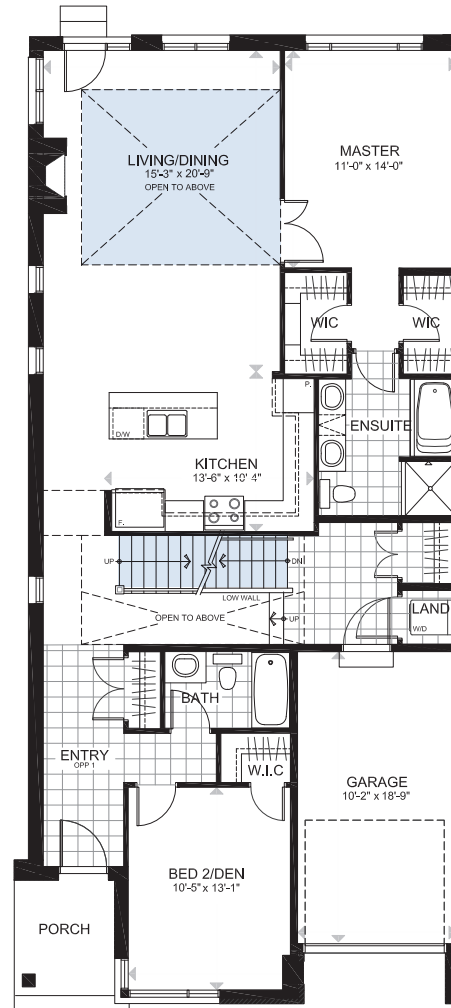

ATTACHED BUNGALOWS

**THE BELFAST**

1463 sq. ft.

2 Bedrooms | 2 Bathrooms

(Loft options available with additional bathrooms and bedrooms)

GROUND FLOOR

GROUND FLOOR WITH OPTIONAL LOFT

THE BELFAST

LOFT 1  
2151 SQ.FT.

LOFT 2  
2241 SQ.FT.

THE BELFAST

LOFT 3  
2421 SQ.FT.

THE BELFAST

BASEMENT