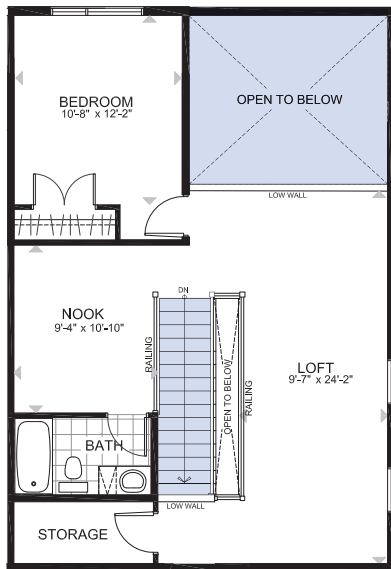

SEMI-BUNGALOWS

THE BUCHANAN

1460 sq. ft.

2 Bedrooms | 2 Bathrooms

(Loft options available with additional bathrooms and bedrooms)

GROUND FLOOR

GROUND FLOOR
WITH OPTIONAL LOFT

THE BUCHANAN

LOFT 1
2184 SQ.FT.

LOFT 2
2281 SQ.FT.

THE BUCHANAN

LOFT 3
2281 SQ.FT.

LOFT 4
2456 SQ.FT.

THE BUCHANAN

BASEMENT