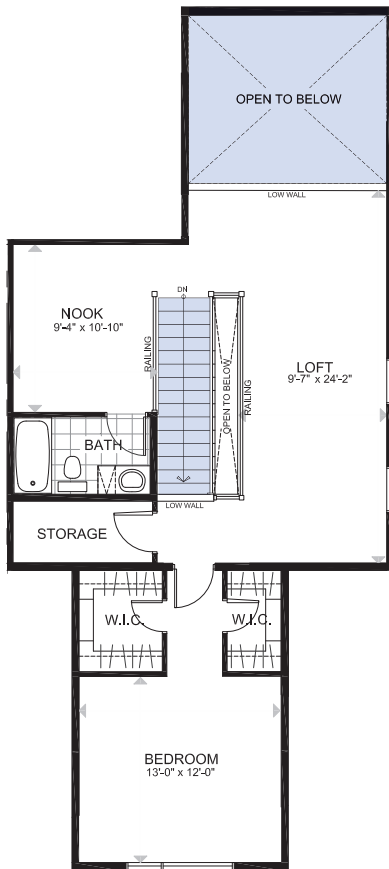

SEMI-BUNGALOWS

THE BUCHANAN

1460 sq. ft.

2 Bedrooms | 2 Bathrooms

(Loft options available with additional bathrooms and bedrooms)

GROUND FLOOR

GROUND FLOOR
WITH OPTIONAL LOFT

THE BUCHANAN

LOFT 1
2184 SQ.FT.

LOFT 2
2281 SQ.FT.

THE BUCHANAN

LOFT 3
2281 SQ.FT.

LOFT 4
2456 SQ.FT.

THE BUCHANAN

BASEMENT