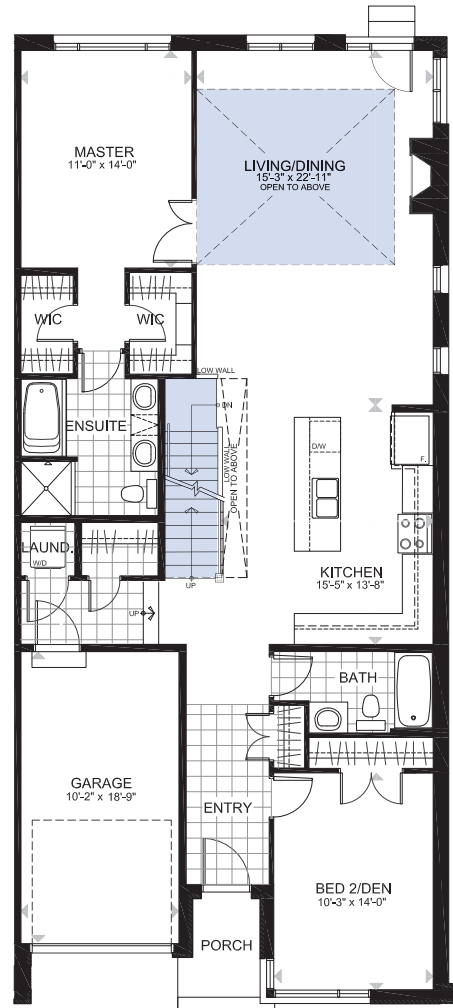

SEMI-BUNGALOWS

THE BUCHANAN

1460 sq. ft.

2 Bedrooms | 2 Bathrooms

(Loft options available with additional bathrooms and bedrooms)

GROUND FLOOR

GROUND FLOOR
WITH OPTIONAL LOFT

THE BUCHANAN

LOFT 1
2184 SQ.FT.

LOFT 2
2281 SQ.FT.

THE BUCHANAN

LOFT 3
2281 SQ.FT.

LOFT 4
2456 SQ.FT.

THE BUCHANAN

BASEMENT