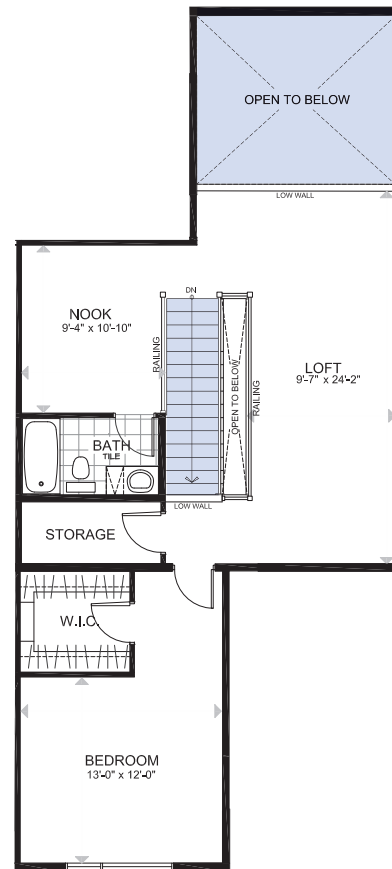

SEMI-BUNGALOWS

THE BUCHANAN

1460 sq. ft.

2 Bedrooms | 2 Bathrooms

(Loft options available with additional bathrooms and bedrooms)

GROUND FLOOR

GROUND FLOOR
WITH OPTIONAL LOFT

THE BUCHANAN

LOFT 1
2184 SQ.FT.

LOFT 2
2281 SQ.FT.

THE BUCHANAN

LOFT 3
2281 SQ.FT.

LOFT 4
2456 SQ.FT.

THE BUCHANAN

BASEMENT