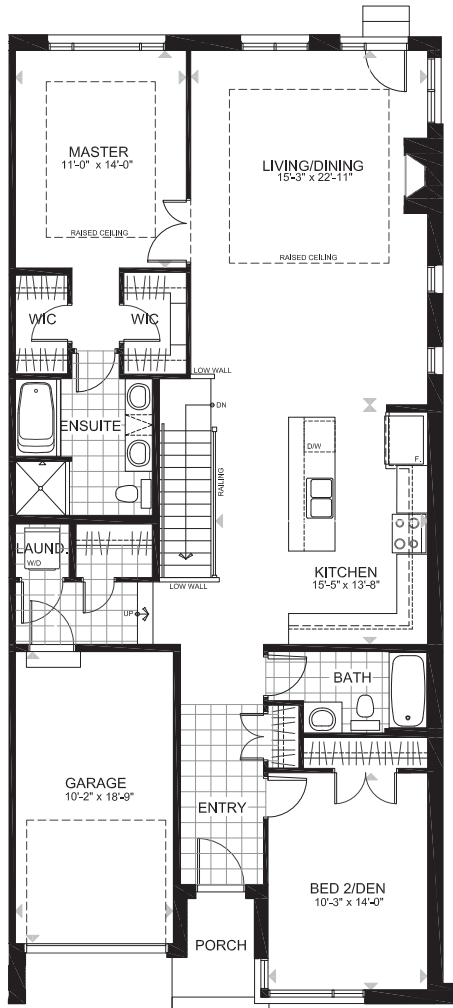

SEMI-BUNGALOWS

THE BUCHANAN

1460 sq. ft.

2 Bedrooms | 2 Bathrooms

(Loft options available with additional bathrooms and bedrooms)

GROUND FLOOR

GROUND FLOOR
WITH OPTIONAL LOFT

THE BUCHANAN

LOFT 1
2184 SQ.FT.

LOFT 2
2281 SQ.FT.

THE BUCHANAN

LOFT 3
2281 SQ.FT.

LOFT 4
2456 SQ.FT.

THE BUCHANAN

BASEMENT