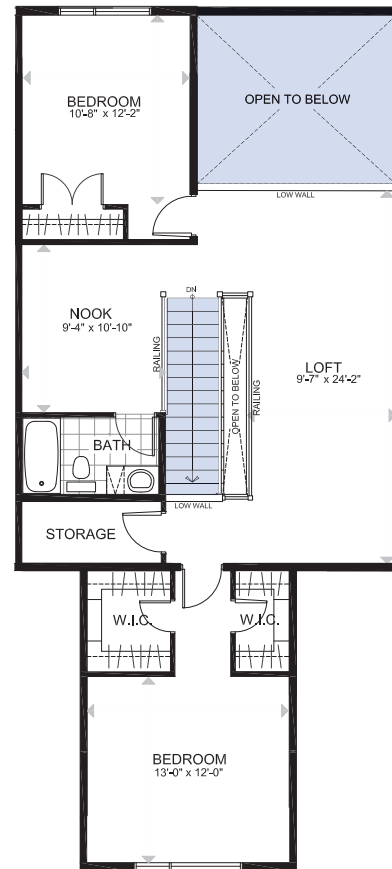

SEMI-BUNGALOWS

THE BUCHANAN

1460 sq. ft.

2 Bedrooms | 2 Bathrooms

(Loft options available with additional bathrooms and bedrooms)

GROUND FLOOR

GROUND FLOOR
WITH OPTIONAL LOFT

THE BUCHANAN

LOFT 1
2184 SQ.FT.

LOFT 2
2281 SQ.FT.

THE BUCHANAN

LOFT 3
2281 SQ.FT.

LOFT 4
2456 SQ.FT.

THE BUCHANAN

BASEMENT