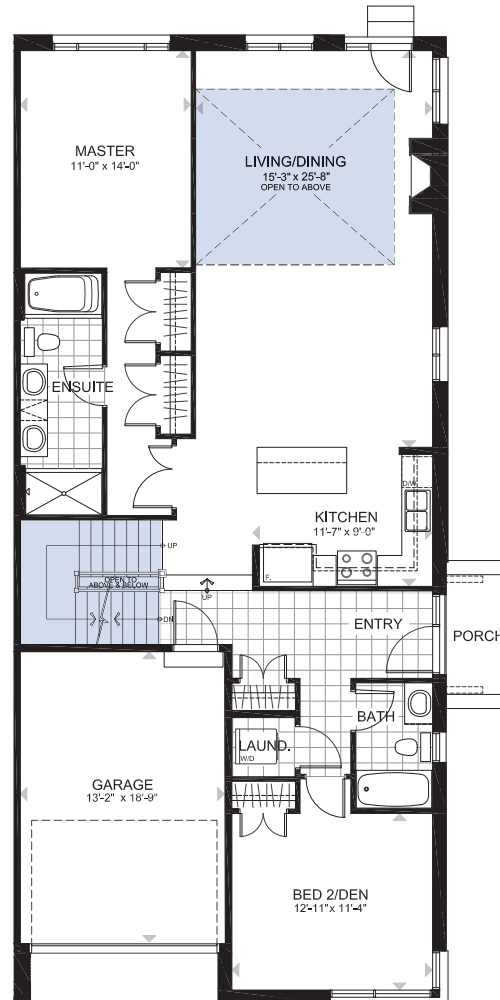

SEMI-BUNGALOWS

THE KINROSS ALT

1449 sq. ft.

2 Bedrooms | 2 Bathrooms

(Loft options available with additional bathrooms and bedrooms)

GROUND FLOOR

GROUND FLOOR
WITH OPTIONAL LOFT

THE KINROSS ALT

LOFT
2215 SQ.FT.

THE KINROSS ALT

BASEMENT