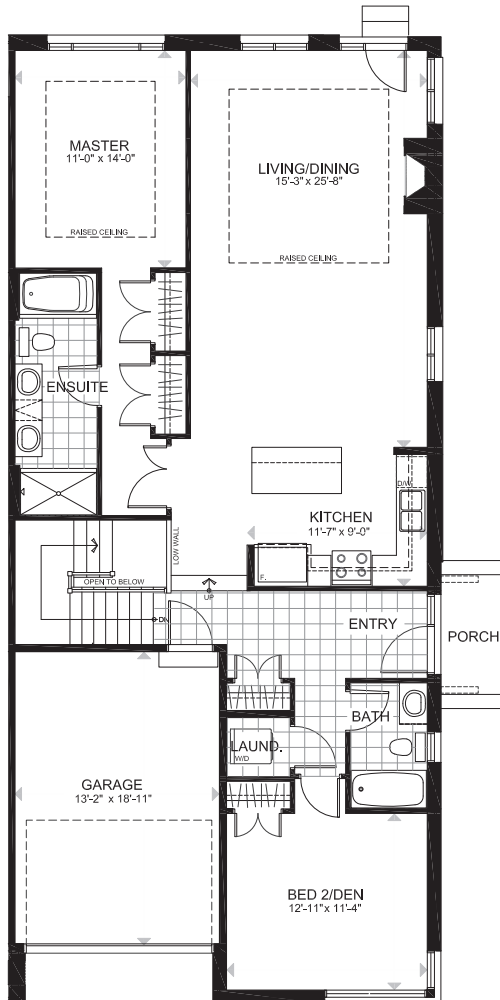

SEMI-BUNGALOWS

THE KINROSS ALT

1449 sq. ft.

2 Bedrooms | 2 Bathrooms

(Loft options available with additional bathrooms and bedrooms)

GROUND FLOOR

GROUND FLOOR
WITH OPTIONAL LOFT

THE KINROSS ALT

LOFT
2215 SQ.FT.

THE KINROSS ALT

BASEMENT