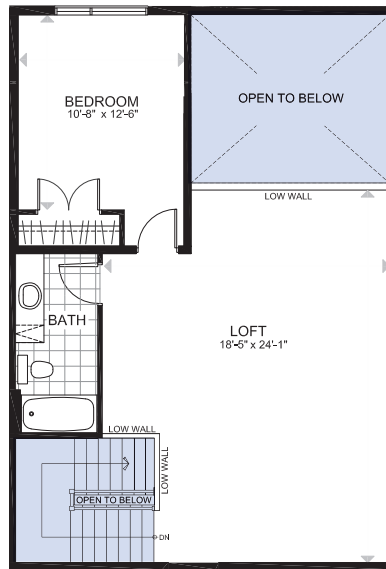

SEMI-BUNGALOWS

THE KINROSS ALT

1449 sq. ft.

2 Bedrooms | 2 Bathrooms

(Loft options available with additional bathrooms and bedrooms)

GROUND FLOOR

GROUND FLOOR
WITH OPTIONAL LOFT

THE KINROSS ALT

LOFT
2215 SQ.FT.

THE KINROSS ALT

BASEMENT