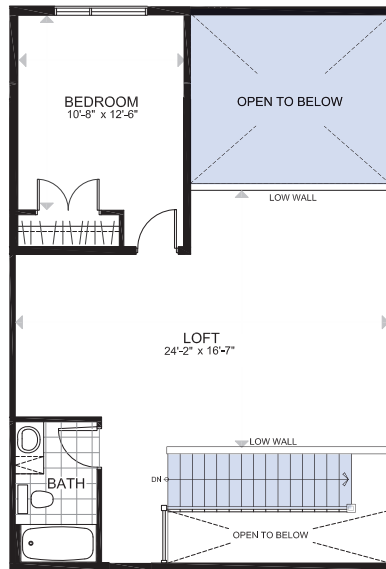

SEMI-BUNGALOWS

THE KINROSS

1451 sq. ft.

2 Bedrooms | 2 Bathrooms

(Loft options available with additional bathrooms and bedrooms)

GROUND FLOOR

GROUND FLOOR
WITH OPTIONAL LOFT

THE KINROSS

LOFT
2138 SQ.FT.

THE KINROSS

BASEMENT