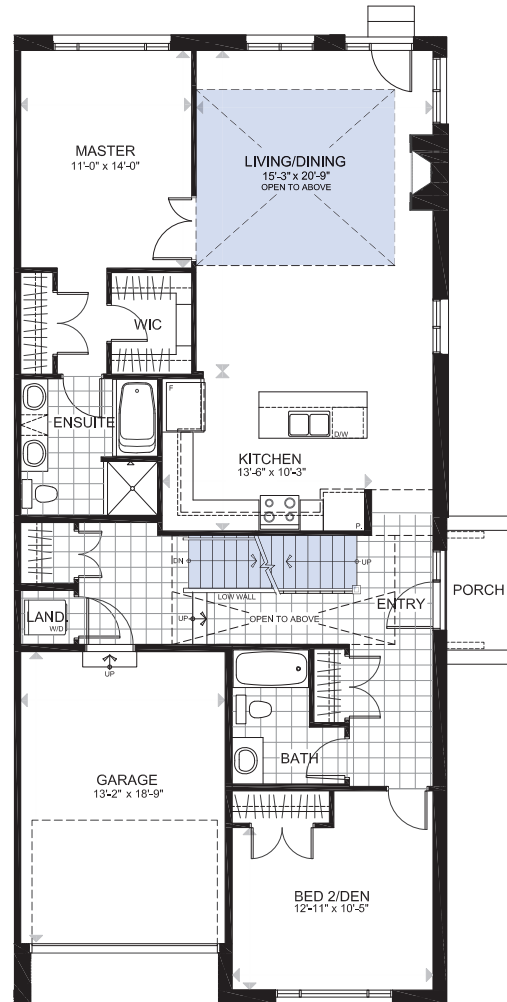

SEMI-BUNGALOWS

THE KINROSS

1451 sq. ft.

2 Bedrooms | 2 Bathrooms

(Loft options available with additional bathrooms and bedrooms)

GROUND FLOOR

GROUND FLOOR
WITH OPTIONAL LOFT

THE KINROSS

LOFT
2138 SQ.FT.

THE KINROSS

BASEMENT