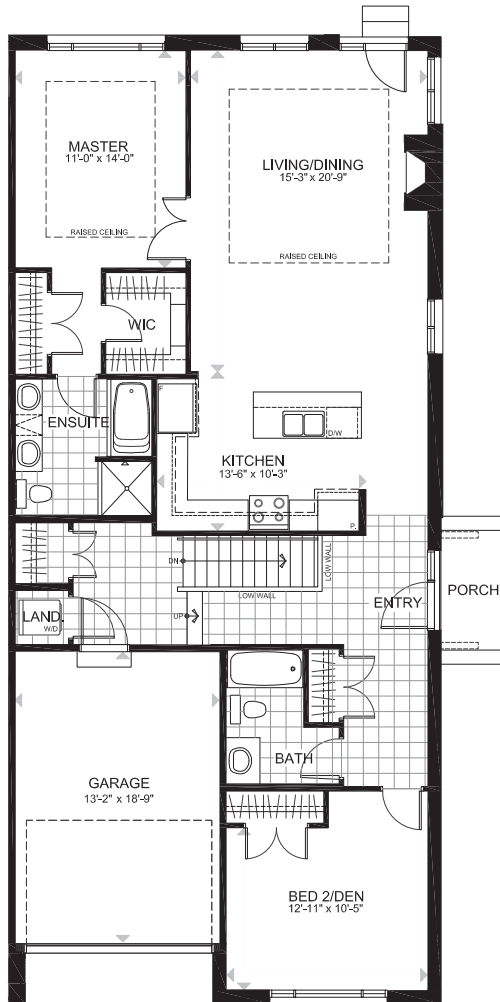

SEMI-BUNGALOWS

THE KINROSS

1451 sq. ft.

2 Bedrooms | 2 Bathrooms

(Loft options available with additional bathrooms and bedrooms)

GROUND FLOOR

GROUND FLOOR
WITH OPTIONAL LOFT

THE KINROSS

LOFT
2138 SQ.FT.

THE KINROSS

BASEMENT