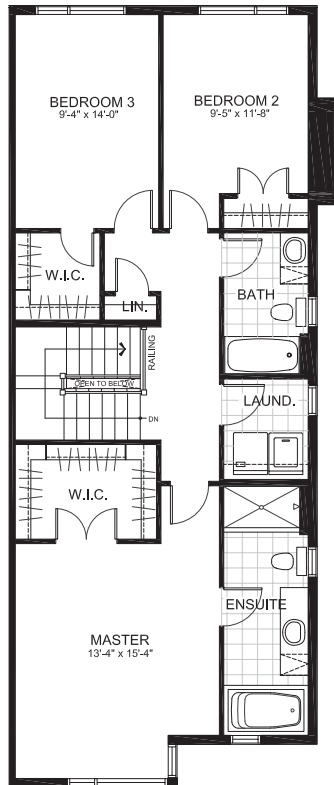

TOWNHOMES

SYCAMORE

2350 SQ. FT.

3 Bedrooms | 2.5 Bathrooms

*Plans and specifications are subject to change without notice. Square footage includes finished basement area. Front facades vary based on block elevations.

GROUND FLOOR

SYCAMORE

SECOND FLOOR

SYCAMORE

BASEMENT