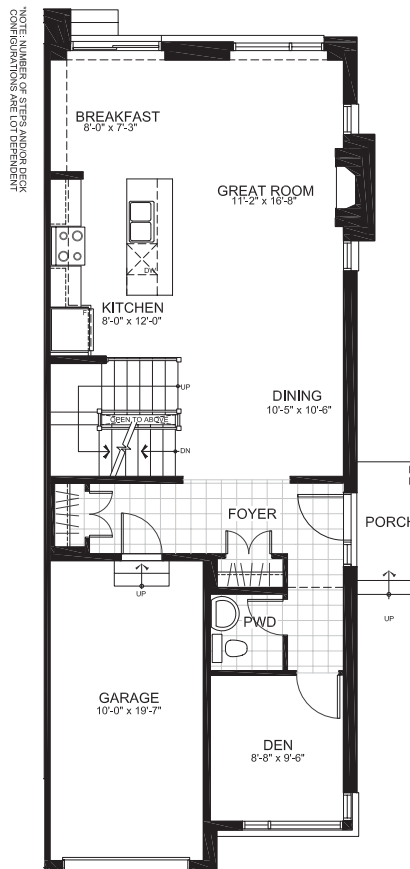

TOWNHOMES

SYCAMORE

2350 SQ. FT.

3 Bedrooms | 2.5 Bathrooms

*Plans and specifications are subject to change without notice. Square footage includes finished basement area. Front facades vary based on block elevations.

GROUND FLOOR

SYCAMORE

SECOND FLOOR

SYCAMORE

BASEMENT