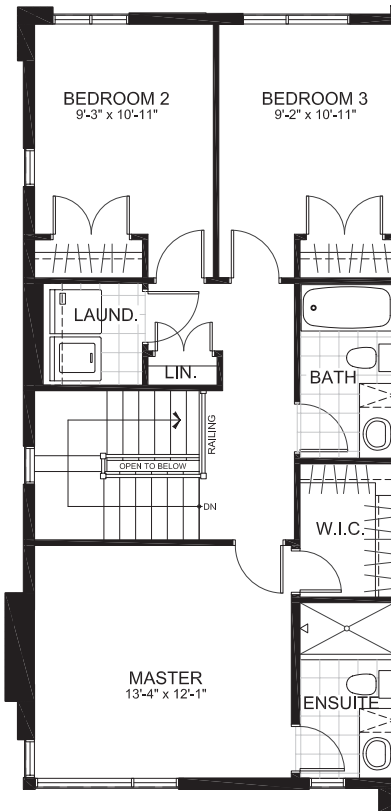

TOWNHOMES

RESIDENCE C

2115 sq. ft.

3 Bedrooms | 3 Bathrooms | Den

*Plans and specifications are subject to change without notice. Front facades vary based on block elevations.

GROUND FLOOR

RESIDENCE C

SECOND FLOOR

RESIDENCE C

THIRD FLOOR

RESIDENCE C

BASEMENT