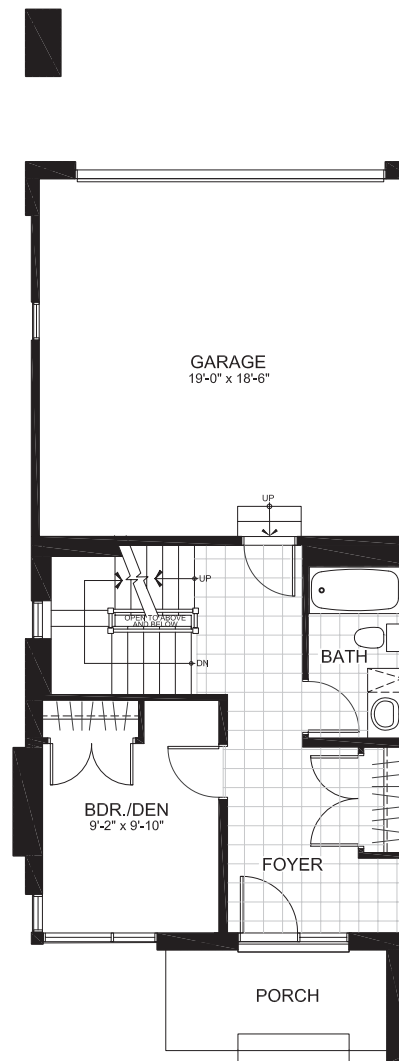

TOWNHOMES

RESIDENCE C

2115 sq. ft.

3 Bedrooms | 3 Bathrooms | Den

*Plans and specifications are subject to change without notice. Front facades vary based on block elevations.

GROUND FLOOR

RESIDENCE C

SECOND FLOOR

RESIDENCE C

THIRD FLOOR

RESIDENCE C

BASEMENT