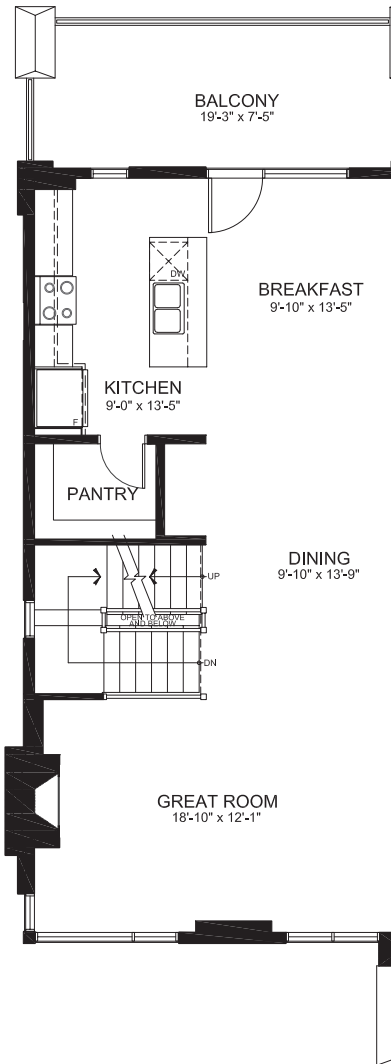

TOWNHOMES

RESIDENCE C

2115 sq. ft.

3 Bedrooms | 3 Bathrooms | Den

*Plans and specifications are subject to change without notice. Front facades vary based on block elevations.

GROUND FLOOR

RESIDENCE C

SECOND FLOOR

RESIDENCE C

THIRD FLOOR

RESIDENCE C

BASEMENT