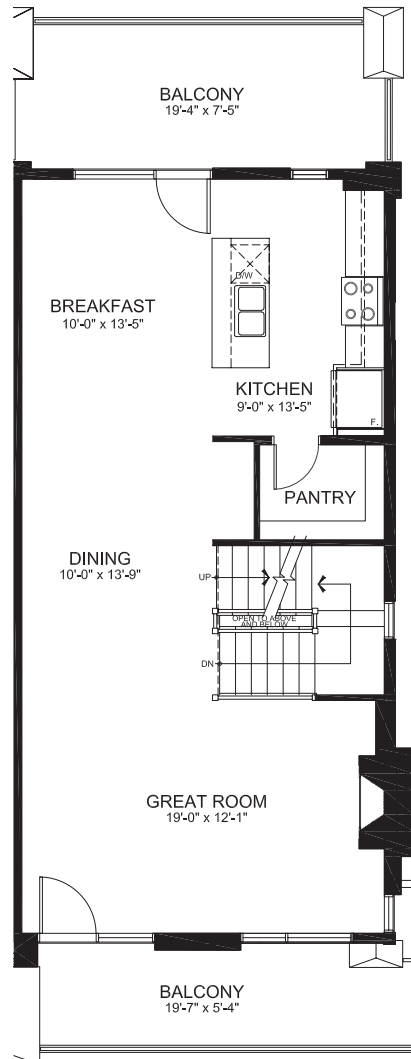

TOWNHOMES

RESIDENCE D

2111 sq. ft.

3 Bedrooms | 3 Bathrooms | Den

\*Plans and specifications are subject to change without notice. Front facades vary based on block elevations.

GROUND FLOOR

RESIDENCE D

SECOND FLOOR

RESIDENCE D

THIRD FLOOR

RESIDENCE D

BASEMENT