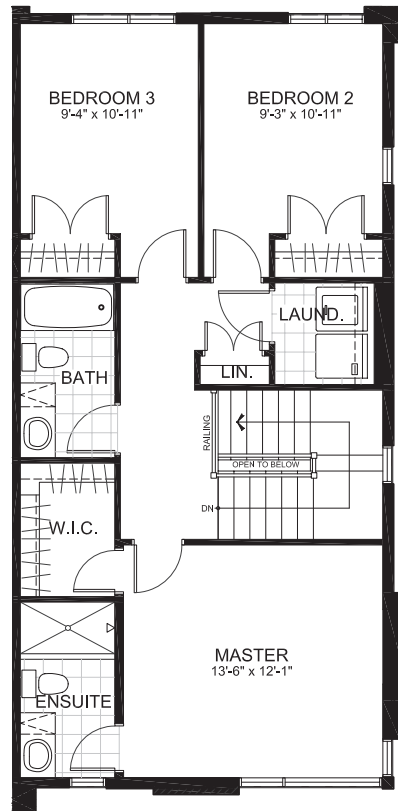

TOWNHOMES

RESIDENCE D

2111 sq. ft.

3 Bedrooms | 3 Bathrooms | Den

\*Plans and specifications are subject to change without notice. Front facades vary based on block elevations.

GROUND FLOOR

RESIDENCE D

SECOND FLOOR

RESIDENCE D

THIRD FLOOR

RESIDENCE D

BASEMENT