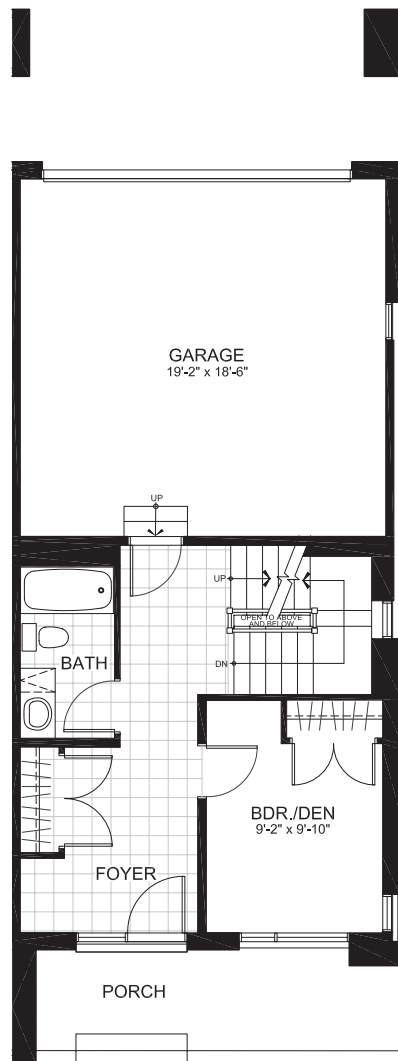

TOWNHOMES

RESIDENCE D

2111 sq. ft.

3 Bedrooms | 3 Bathrooms | Den

\*Plans and specifications are subject to change without notice. Front facades vary based on block elevations.

GROUND FLOOR

RESIDENCE D

SECOND FLOOR

RESIDENCE D

THIRD FLOOR

RESIDENCE D

BASEMENT