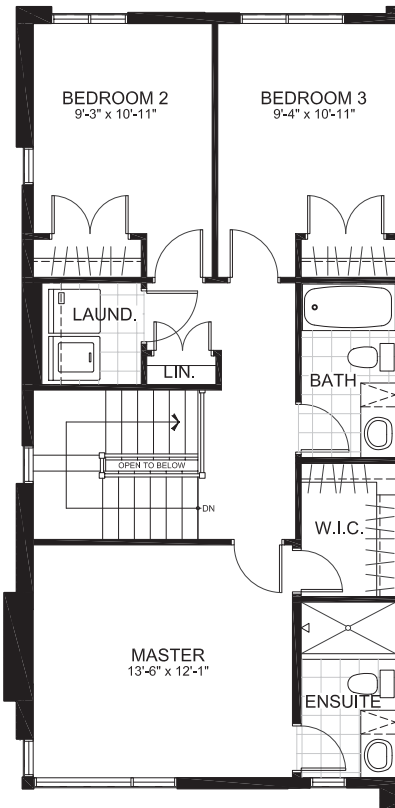

TOWNHOMES

RESIDENCE E

2111 sq. ft.

3 Bedrooms | 3 Bathrooms | Den

*Plans and specifications are subject to change without notice. Front facades vary based on block elevations.

GROUND FLOOR

RESIDENCE E

SECOND FLOOR

RESIDENCE E

THIRD FLOOR

RESIDENCE E

BASEMENT