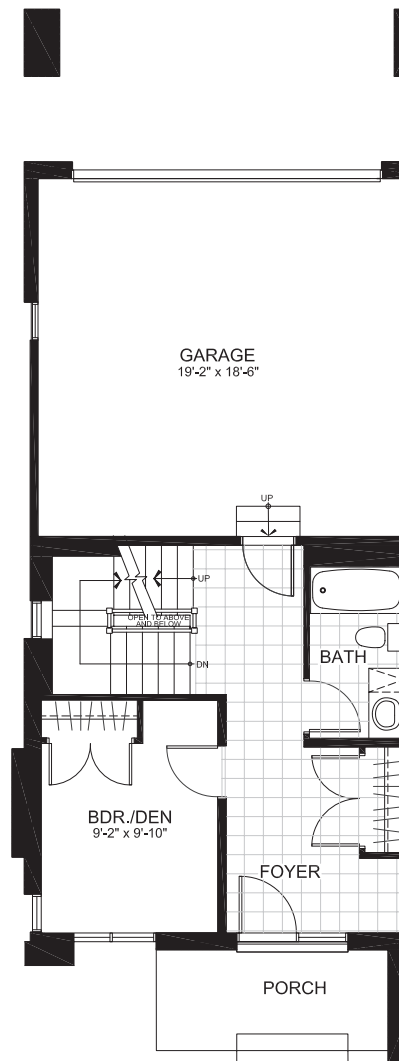

TOWNHOMES

RESIDENCE E

2111 sq. ft.

3 Bedrooms | 3 Bathrooms | Den

*Plans and specifications are subject to change without notice. Front facades vary based on block elevations.

GROUND FLOOR

RESIDENCE E

SECOND FLOOR

RESIDENCE E

THIRD FLOOR

RESIDENCE E

BASEMENT