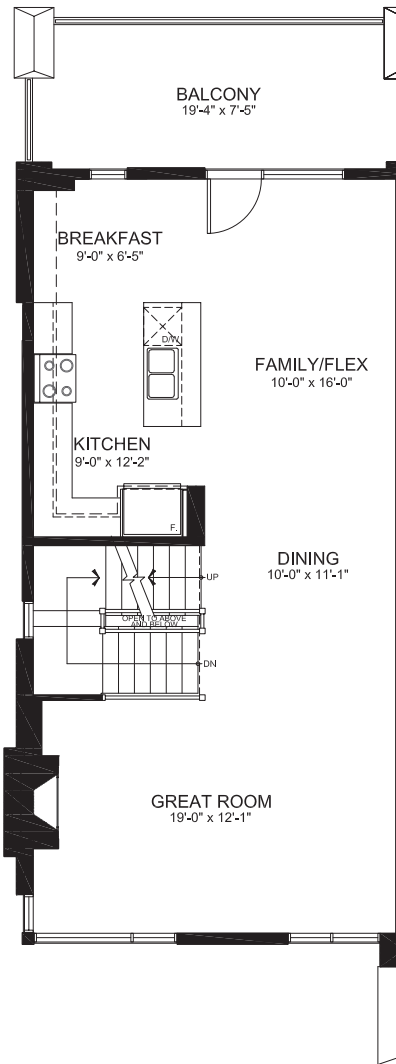

TOWNHOMES

RESIDENCE E

2111 sq. ft.

3 Bedrooms | 3 Bathrooms | Den

*Plans and specifications are subject to change without notice. Front facades vary based on block elevations.

GROUND FLOOR

RESIDENCE E

SECOND FLOOR

RESIDENCE E

THIRD FLOOR

RESIDENCE E

BASEMENT