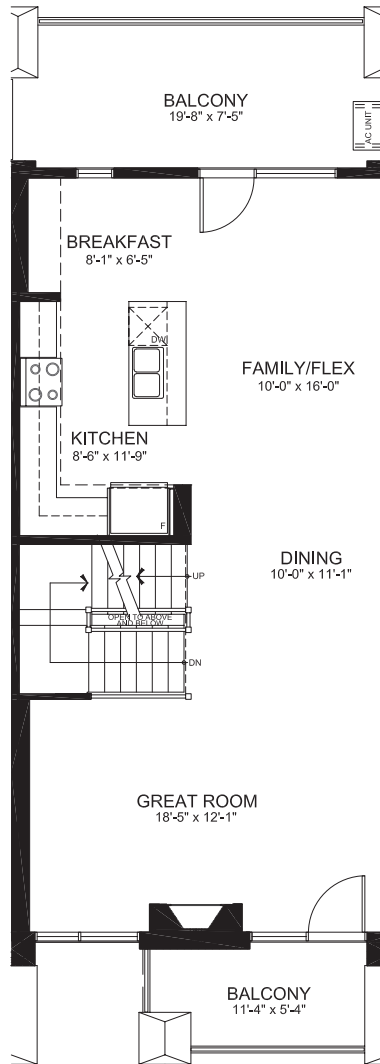

TOWNHOMES

RESIDENCE B

2075 sq. ft.

3 Bedrooms | 3 Bathrooms | Den

*Plans and specifications are subject to change without notice. Front facades vary based on block elevations.

GROUND FLOOR

RESIDENCE B

SECOND FLOOR

RESIDENCE B

THIRD FLOOR

RESIDENCE B

BASEMENT