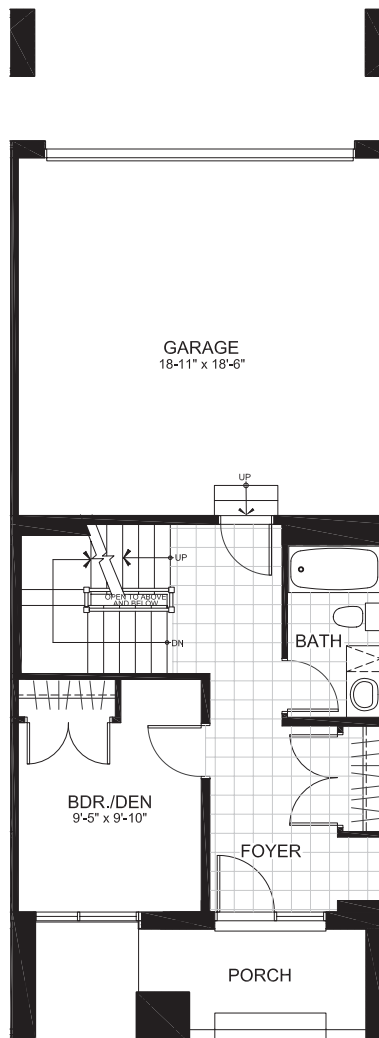

TOWNHOMES

RESIDENCE B

2075 sq. ft.

3 Bedrooms | 3 Bathrooms | Den

*Plans and specifications are subject to change without notice. Front facades vary based on block elevations.

GROUND FLOOR

RESIDENCE B

SECOND FLOOR

RESIDENCE B

THIRD FLOOR

RESIDENCE B

BASEMENT