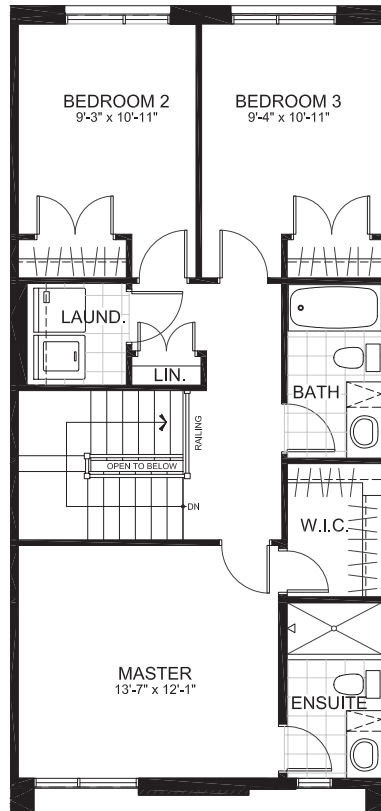

TOWNHOMES

RESIDENCE B

2075 sq. ft.

3 Bedrooms | 3 Bathrooms | Den

*Plans and specifications are subject to change without notice. Front facades vary based on block elevations.

GROUND FLOOR

RESIDENCE B

SECOND FLOOR

RESIDENCE B

THIRD FLOOR

RESIDENCE B

BASEMENT