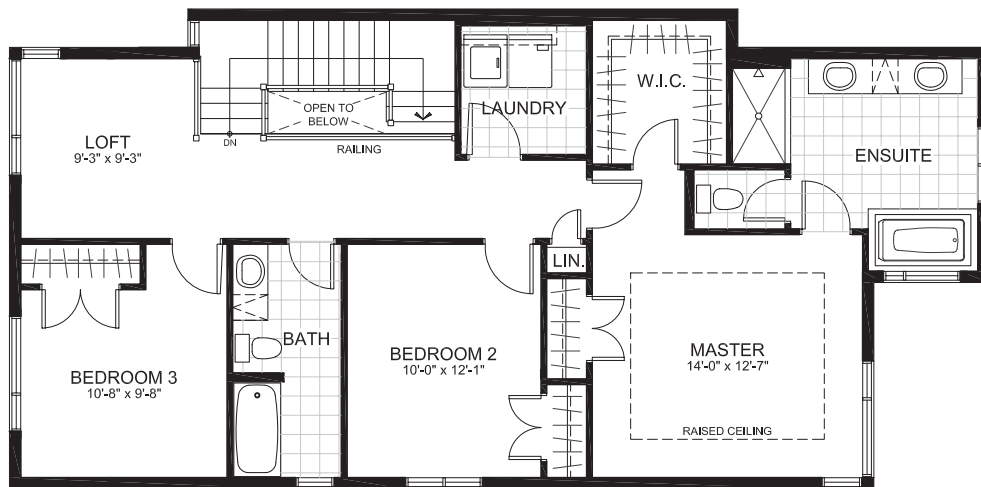

2-STOREY SINGLES (31' LOTS)

DARNLEY

2190 sq. ft.

3 Bedrooms | 2.5 Bathrooms

GROUND FLOOR

DARNLEY

SECOND FLOOR

DARNLEY

BASEMENT