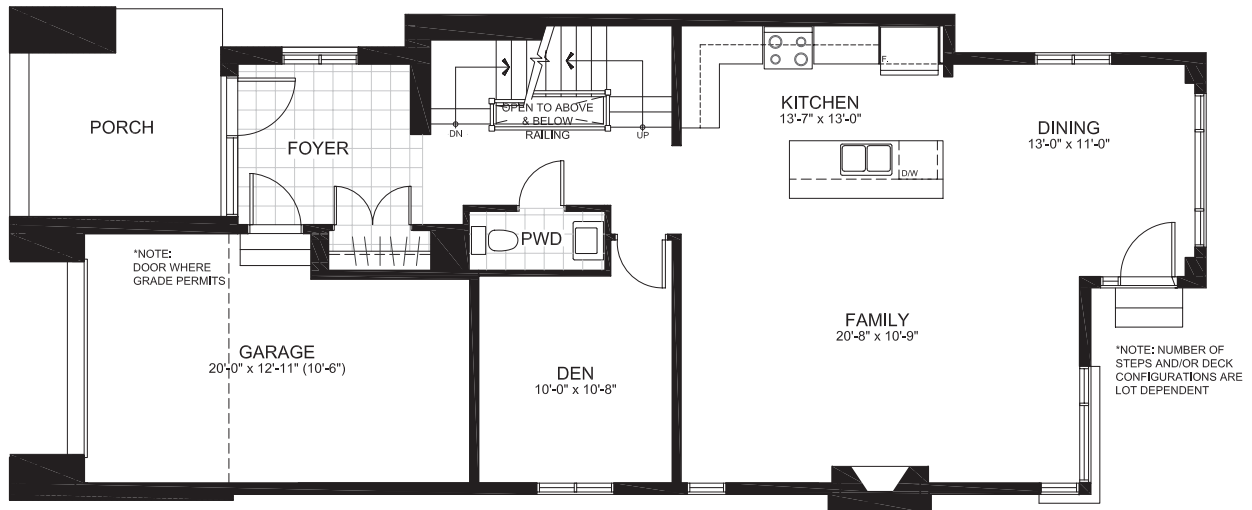

2-STOREY SINGLES (31' LOTS)

DARNLEY

2190 sq. ft.

3 Bedrooms | 2.5 Bathrooms

GROUND FLOOR

DARNLEY

SECOND FLOOR

DARNLEY

BASEMENT