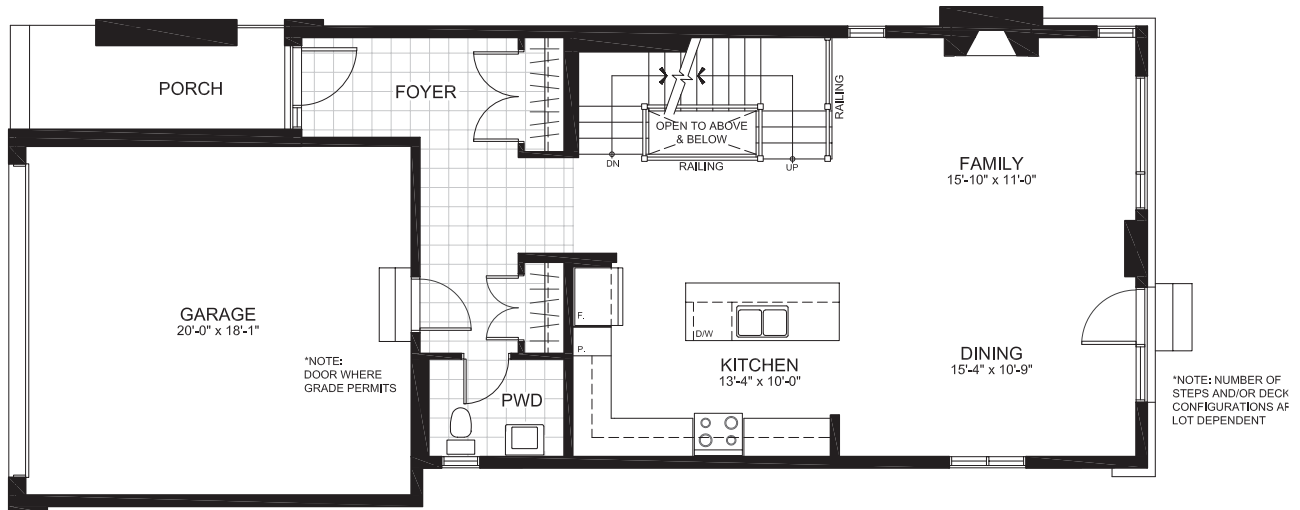

2-STOREY SINGLES (31' LOTS)

PERTH

2274 sq. ft.

3 Bedrooms | 2.5 Bathrooms

(2nd storey ALT option available with additional bedroom)

GROUND FLOOR

PERTH

SECOND FLOOR

ALT SECOND FLOOR

PERTH

BASEMENT