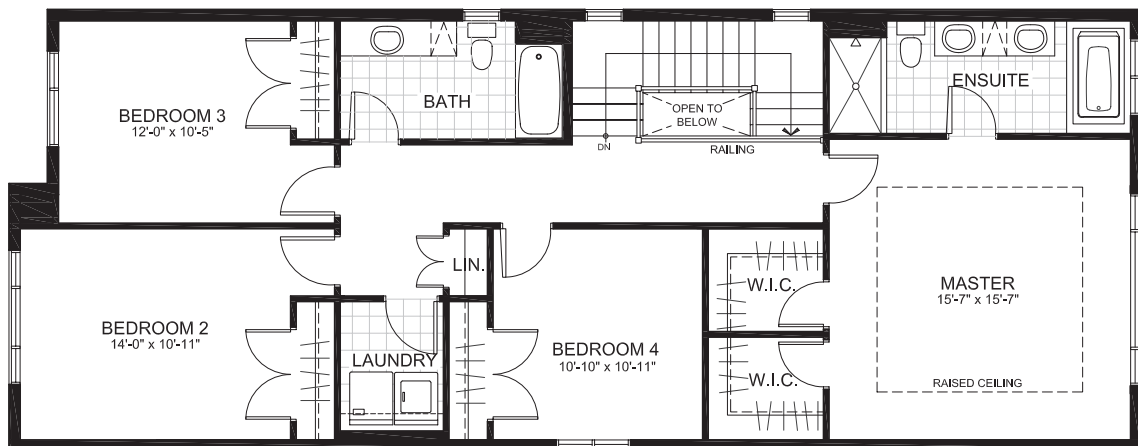

2-STOREY SINGLES (31' LOTS)

PERTH

2274 sq. ft.

3 Bedrooms | 2.5 Bathrooms

(2nd storey ALT option available with additional bedroom)

GROUND FLOOR

PERTH

SECOND FLOOR

ALT SECOND FLOOR

PERTH

BASEMENT