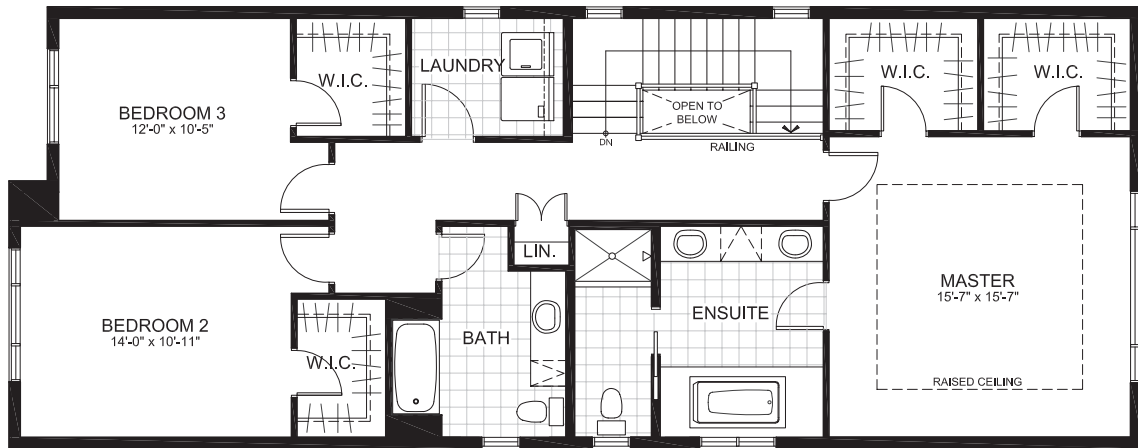

2-STOREY SINGLES (31' LOTS)

PERTH

2274 sq. ft.

3 Bedrooms | 2.5 Bathrooms

(2nd storey ALT option available with additional bedroom)

GROUND FLOOR

PERTH

SECOND FLOOR

ALT SECOND FLOOR

PERTH

BASEMENT