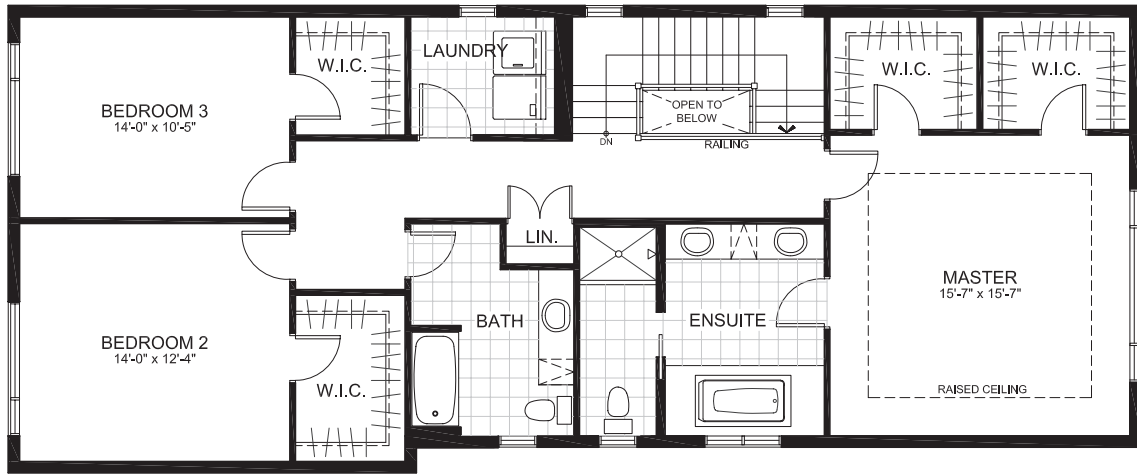

2-STOREY SINGLES (31' LOTS)

RICHMOND

2303 sq. ft.

3 Bedrooms | 2.5 Bathrooms

(2nd storey ALT option available with additional bedroom)

GROUND FLOOR

RICHMOND

SECOND FLOOR

ALT SECOND FLOOR

RICHMOND

BASEMENT