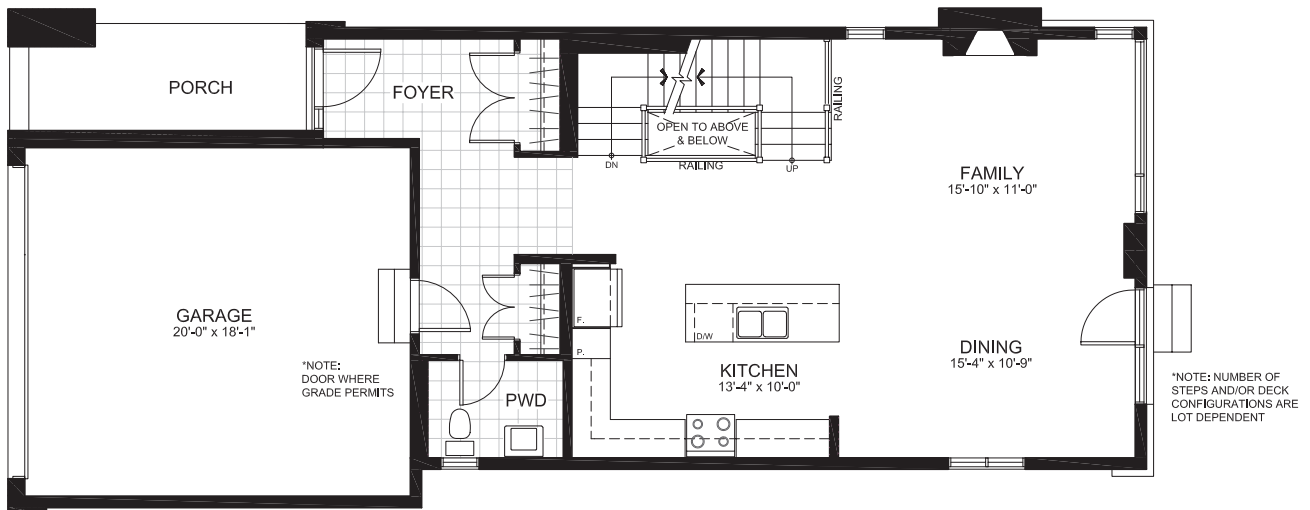

2-STOREY SINGLES (31' LOTS)

RICHMOND

2303 sq. ft.

3 Bedrooms | 2.5 Bathrooms

(2nd storey ALT option available with additional bedroom)

GROUND FLOOR

RICHMOND

SECOND FLOOR

ALT SECOND FLOOR

RICHMOND

BASEMENT