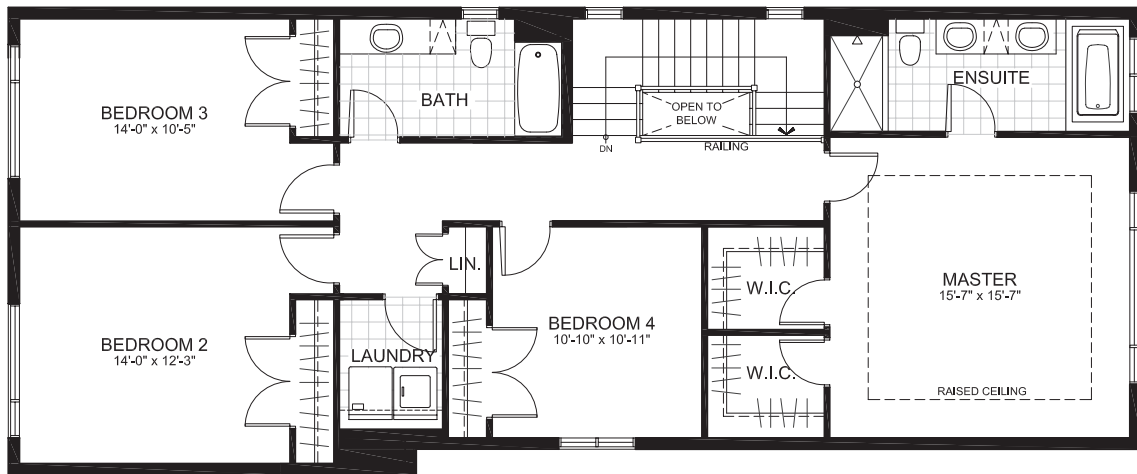

2-STOREY SINGLES (31' LOTS)

RICHMOND

2303 sq. ft.

3 Bedrooms | 2.5 Bathrooms

(2nd storey ALT option available with additional bedroom)

GROUND FLOOR

RICHMOND

SECOND FLOOR

ALT SECOND FLOOR

RICHMOND

BASEMENT