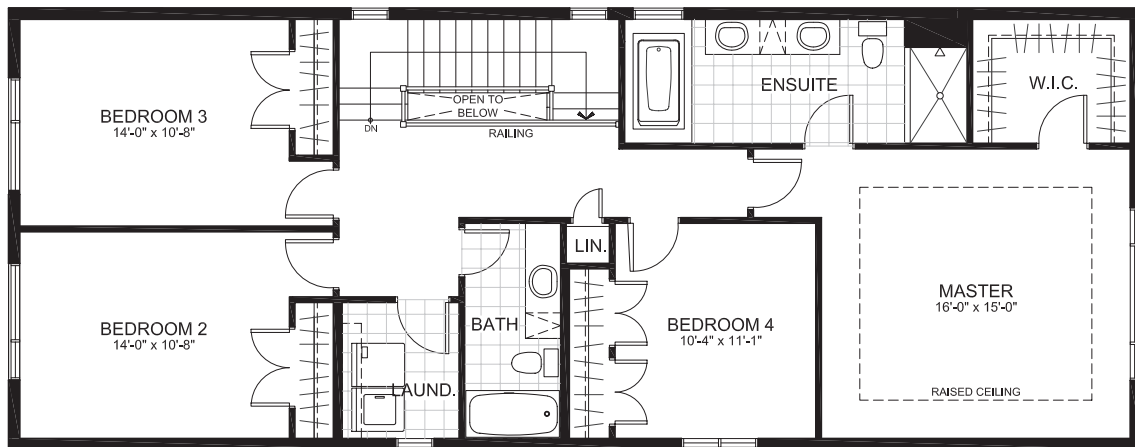

2-STOREY SINGLES (31' LOTS)

STANLEY

2440 sq. ft.

4 Bedrooms | 2.5 Bathrooms

GROUND FLOOR

STANLEY

SECOND FLOOR

STANLEY

BASEMENT