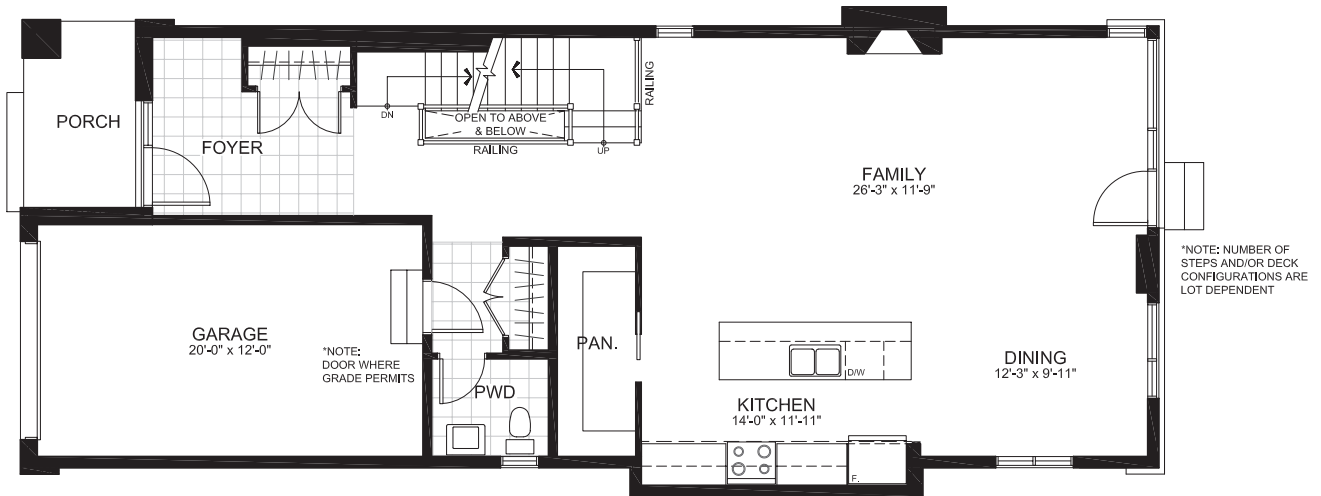

2-STOREY SINGLES (31' LOTS)

STANLEY

2440 sq. ft.

4 Bedrooms | 2.5 Bathrooms

GROUND FLOOR

STANLEY

SECOND FLOOR

STANLEY

BASEMENT