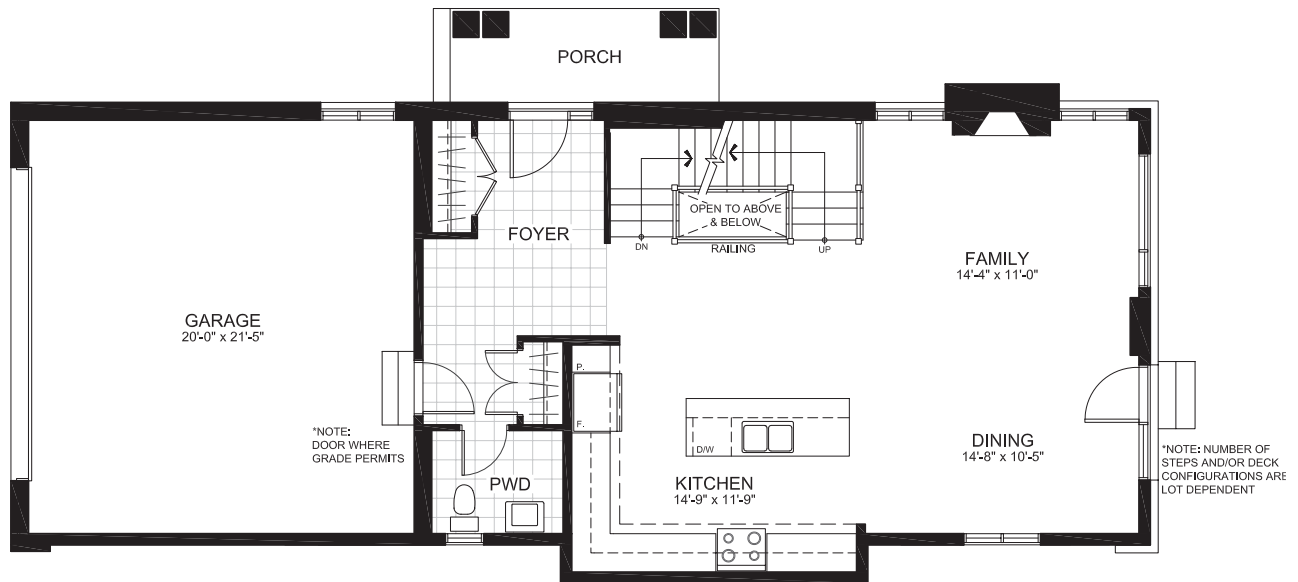

2-STORY SINGLES (31' LOTS)

WILMONT

2230 sq. ft.

3 Bedrooms | 2.5 Bathrooms

GROUND FLOOR

WILMONT

SECOND FLOOR

WILMONT

BASEMENT