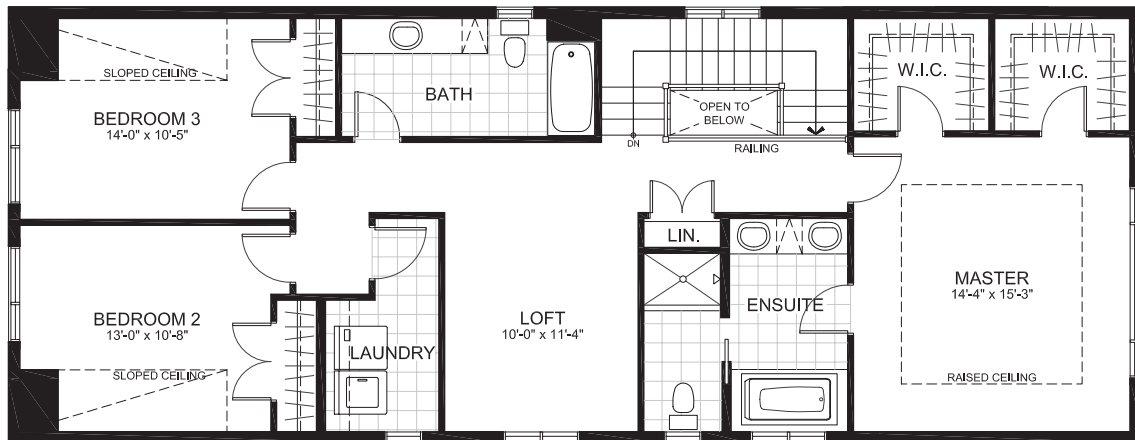

2-STORY SINGLES (31' LOTS)

WILMONT

2230 sq. ft.

3 Bedrooms | 2.5 Bathrooms

GROUND FLOOR

WILMONT

SECOND FLOOR

WILMONT

BASEMENT